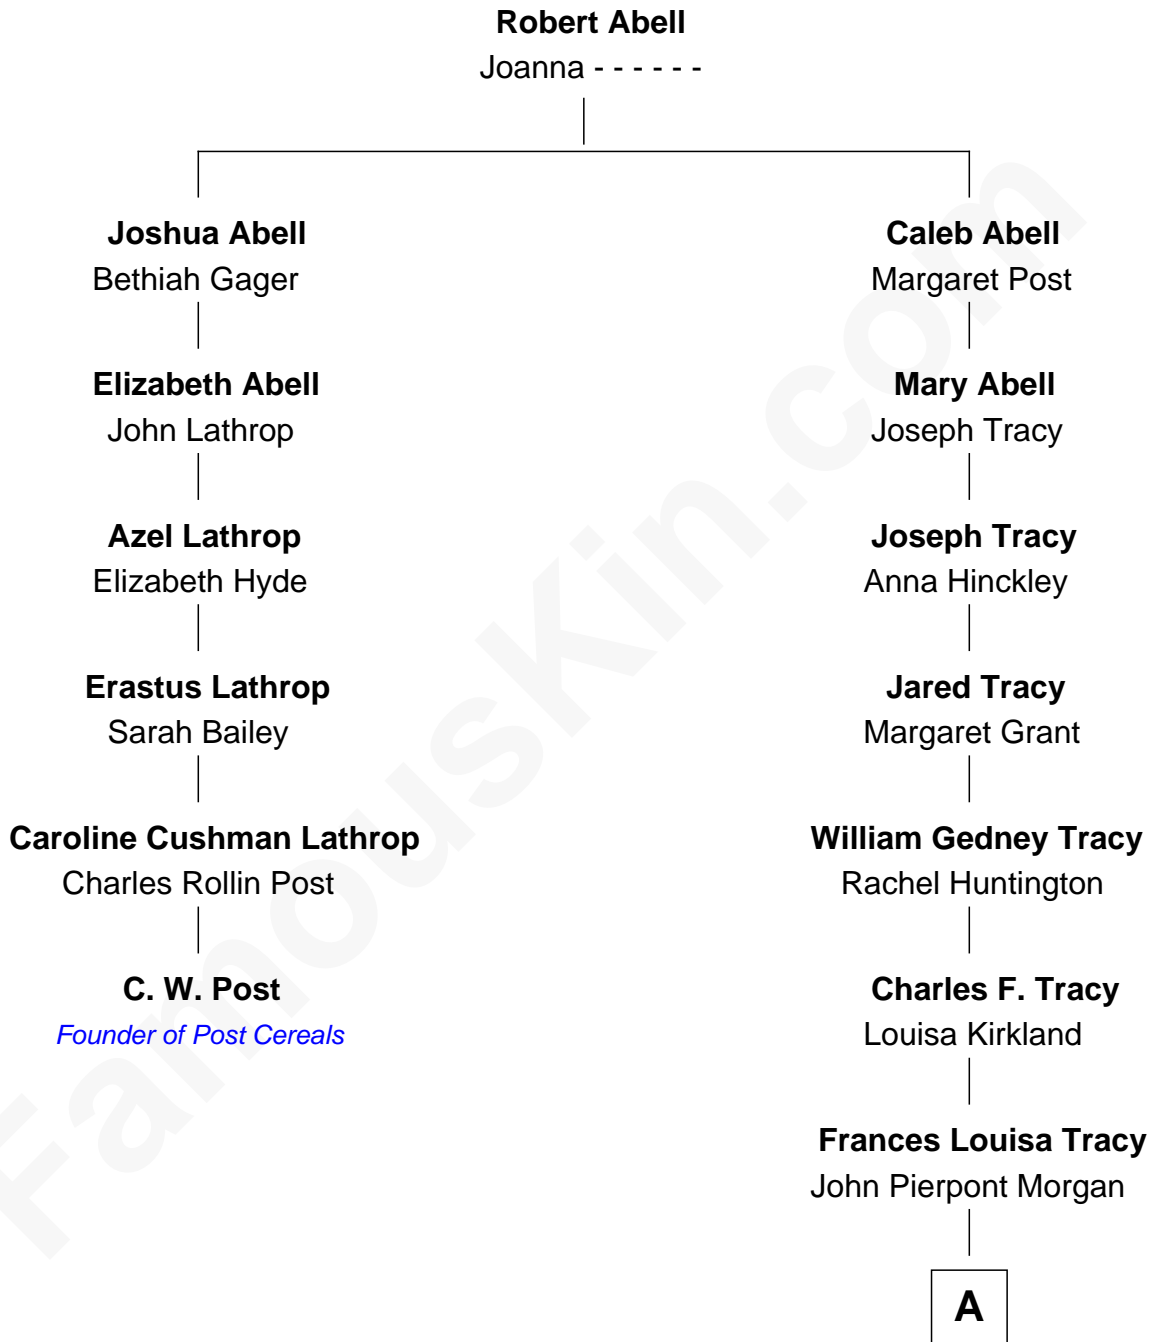

FamousKin.com Relationship Chart of

C. W. Post

Founder of Post Cereals

5th cousin 3 times removed of

Henry Sturgis Morgan

Co-Founder of Morgan Stanley

A

John Pierpont Morgan

Jane Norton Grew

Henry Sturgis Morgan

Co-Founder of Morgan Stanley

FamousKin.com