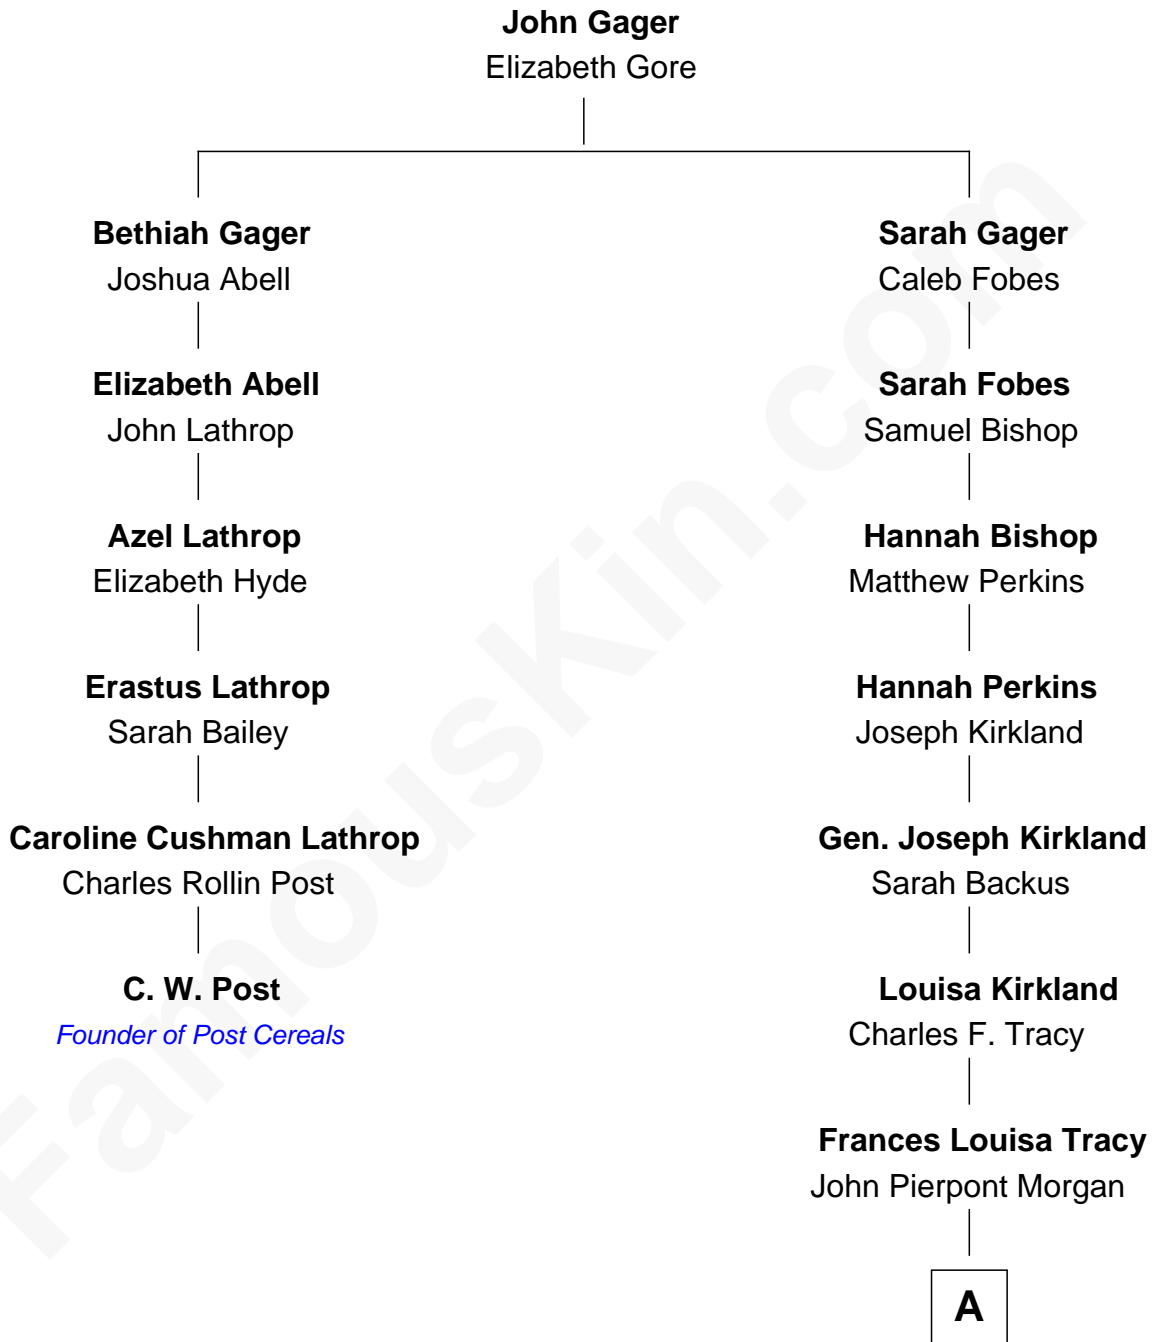

FamousKin.com Relationship Chart of

C. W. Post

Founder of Post Cereals

5th cousin 3 times removed of

Henry Sturgis Morgan

Co-Founder of Morgan Stanley

A

John Pierpont Morgan

Jane Norton Grew

Henry Sturgis Morgan

Co-Founder of Morgan Stanley

FamousKin.com