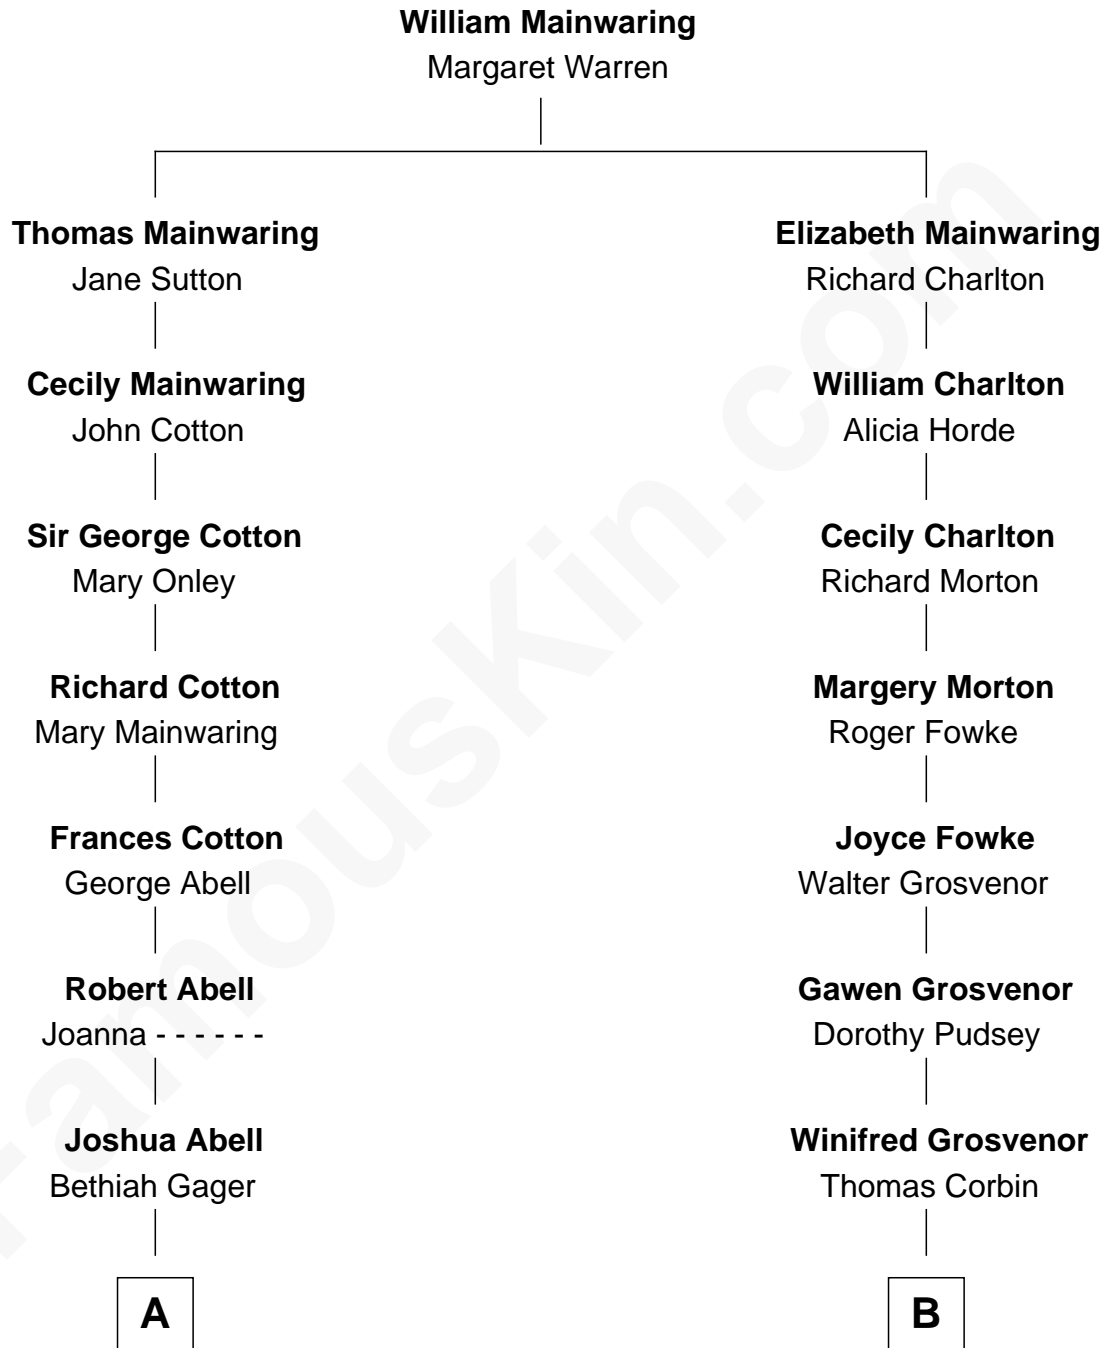

# FamousKin.com Relationship Chart of

**C. W. Post**

*Founder of Post Cereals*

11th cousin of

**Thomas Sim Lee**

*2nd and 7th Governor of Maryland*

**A**

**Elizabeth Abell**

John Lathrop

**Azel Lathrop**

Elizabeth Hyde

**Erastus Lathrop**

Sarah Bailey

**Caroline Cushman Lathrop**

Charles Rollin Post

**C. W. Post**