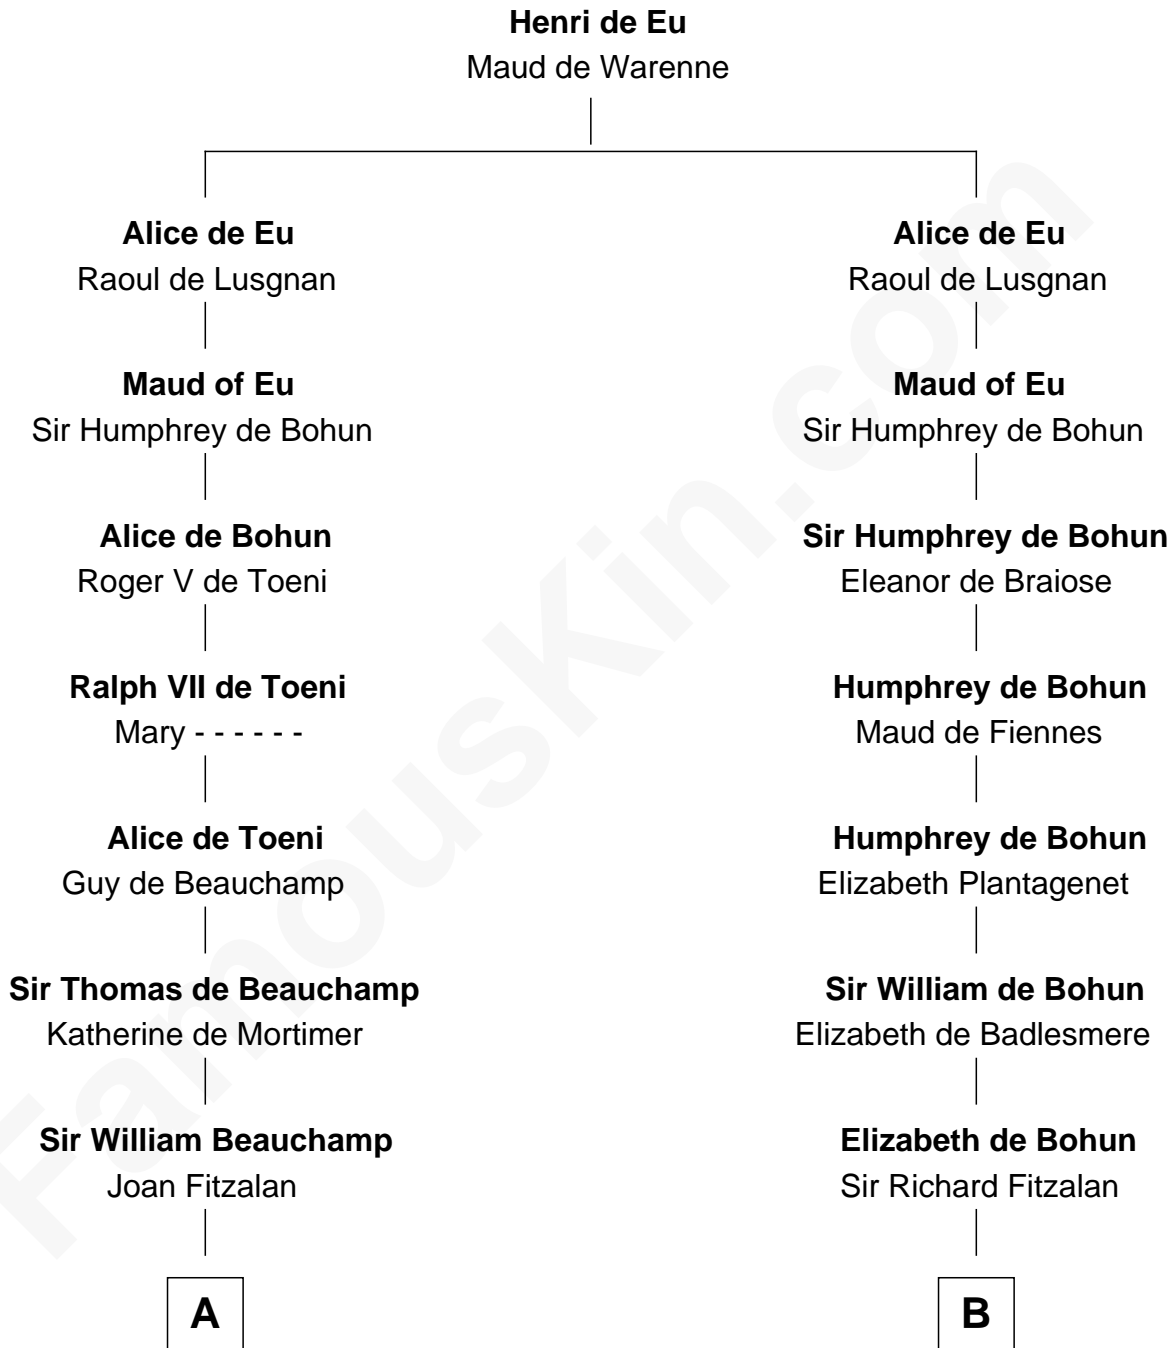

FamousKin.com Relationship Chart of

C. W. Post

Founder of Post Cereals

19th cousin 2 times removed of

Thomas Sim Lee

2nd and 7th Governor of Maryland

C

Elizabeth Abell

John Lathrop

Azel Lathrop

Elizabeth Hyde

Erastus Lathrop

Sarah Bailey

Caroline Cushman Lathrop

Charles Rollin Post

C. W. Post

Founder of Post Cereals

D

Philip Lee

Sarah Brooke

Thomas Lee

Christiana Sim

Thomas Sim Lee

2nd and 7th Governor of Maryland