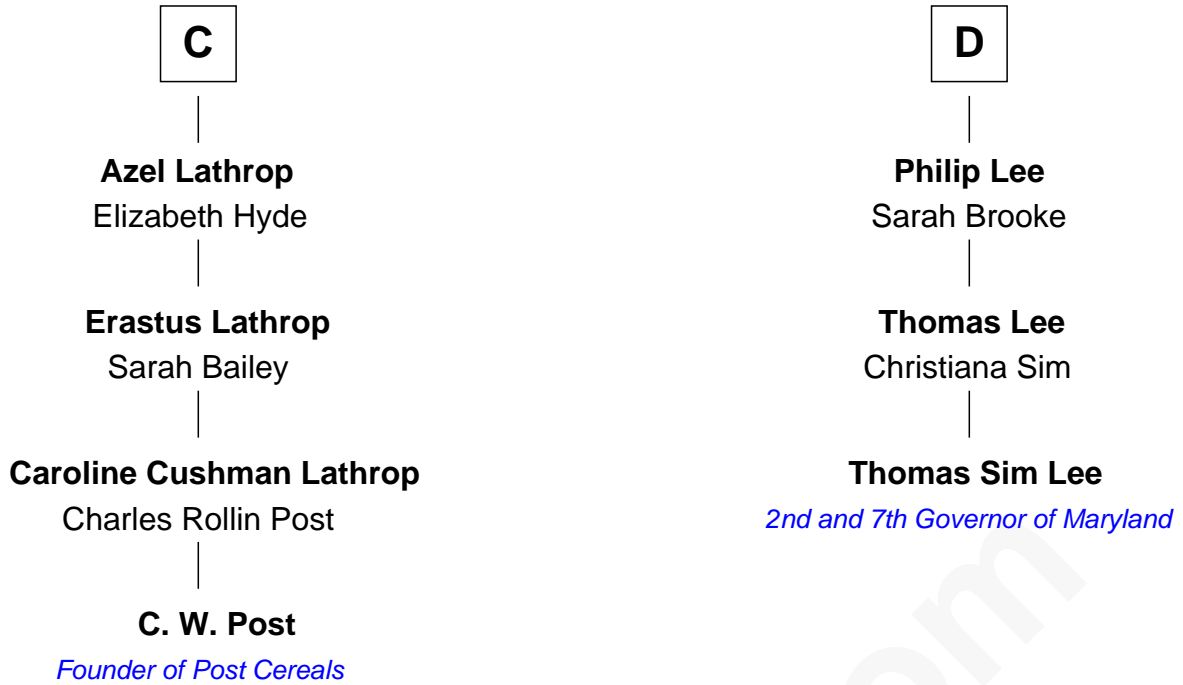

FamousKin.com Relationship Chart of

C. W. Post

Founder of Post Cereals

19th cousin 1 time removed of

Thomas Sim Lee

2nd and 7th Governor of Maryland

Robert Mauduit

Isabel Basset

FamousKin.com