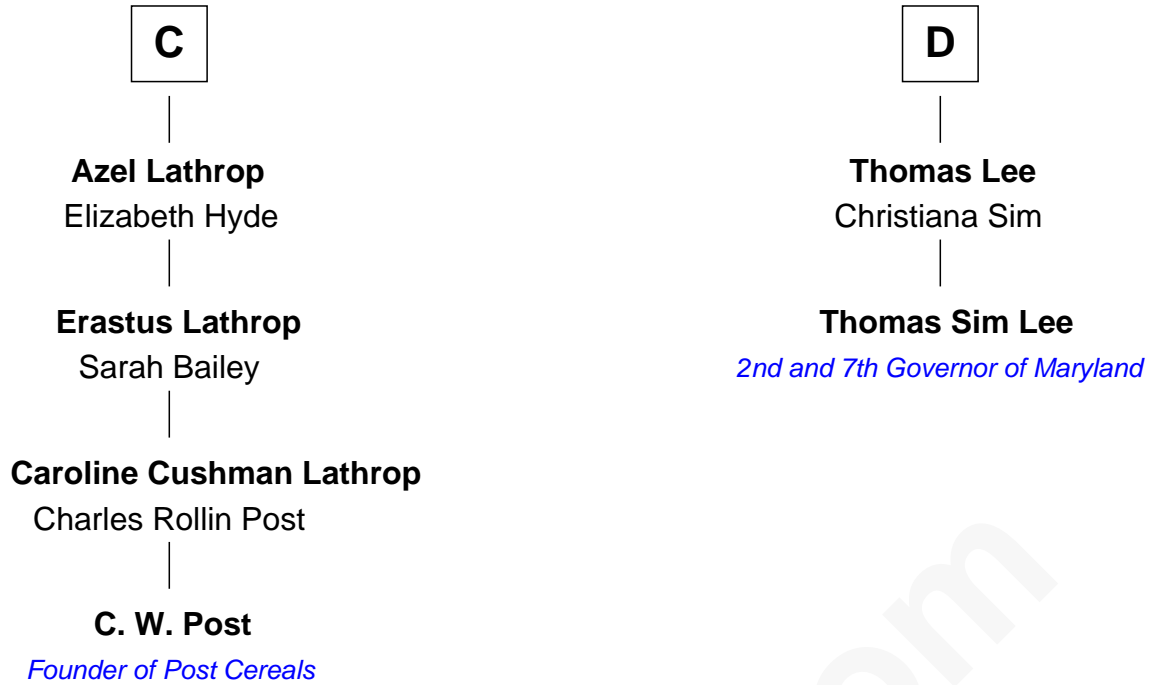

FamousKin.com Relationship Chart of

C. W. Post

Founder of Post Cereals

18th cousin 2 times removed of

Thomas Sim Lee

2nd and 7th Governor of Maryland

John de Botetourte

Maud FitzThomas

Thomas de Botetourte

Joan de Somery

John de Botetourte

Joyce la Zouche de Mortimer

Joyce de Botetourte

Sir Baldwin Freville

Sir Baldwin Freville

Maude le Scrope

Joyce Freville

Sir Roger Aston

Sir Robert Aston

Isabel Brereton

John Aston

Elizabeth Delves

B

FamousKin.com