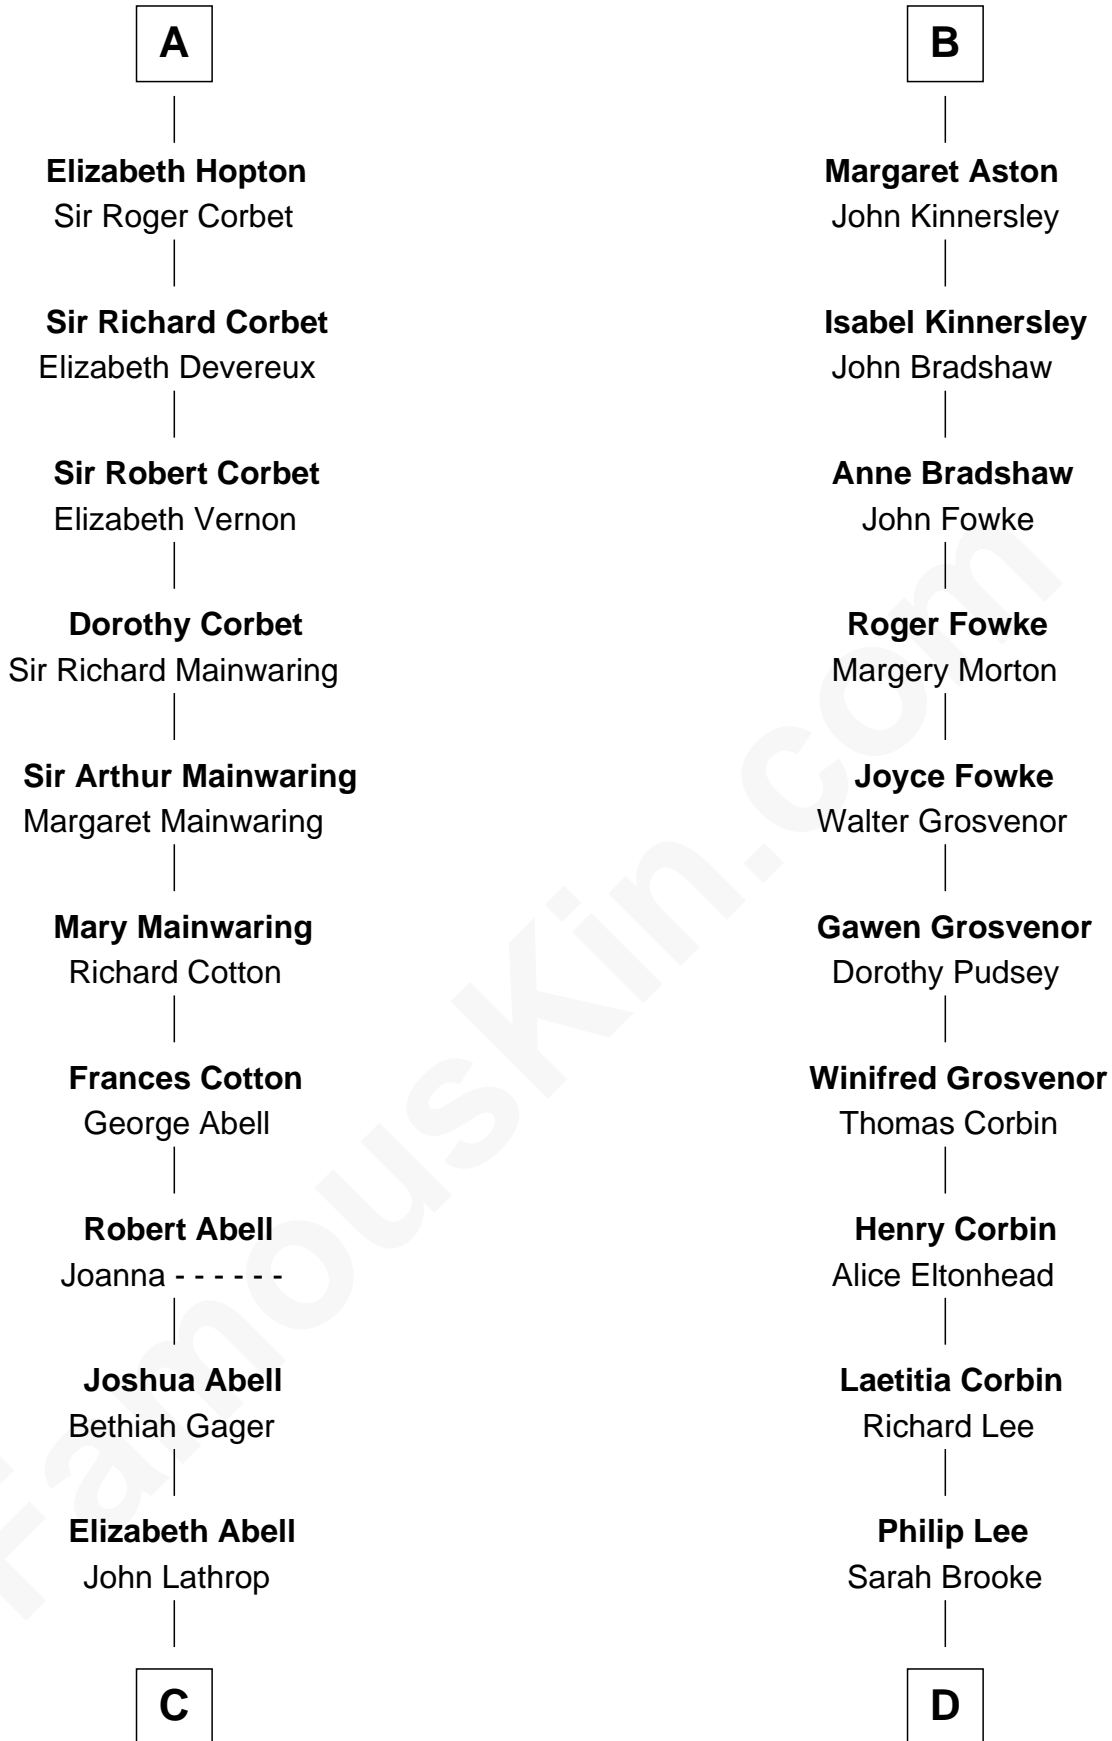

FamousKin.com Relationship Chart of

C. W. Post

Founder of Post Cereals

18th cousin 2 times removed of

Thomas Sim Lee

2nd and 7th Governor of Maryland

John de Botetourte

Maud FitzThomas

Probable

Maud Botetourt

Reynold Grey

Sir Henry de Grey

Elizabeth Talbot

Richard Grey

Blanche de la Vache

Alice Grey

Thomas de Botetourte

Joan de Somery

John de Botetourte

Joyce la Zouche de Mortimer

Joyce de Botetourte

Sir Baldwin Freville

Sir Baldwin Freville

Maude le Scrope

Joyce Freville

Sir Roger Aston

Sir Robert Aston

Isabel Brereton

John Aston

Elizabeth Delves

B

FamousKin.com