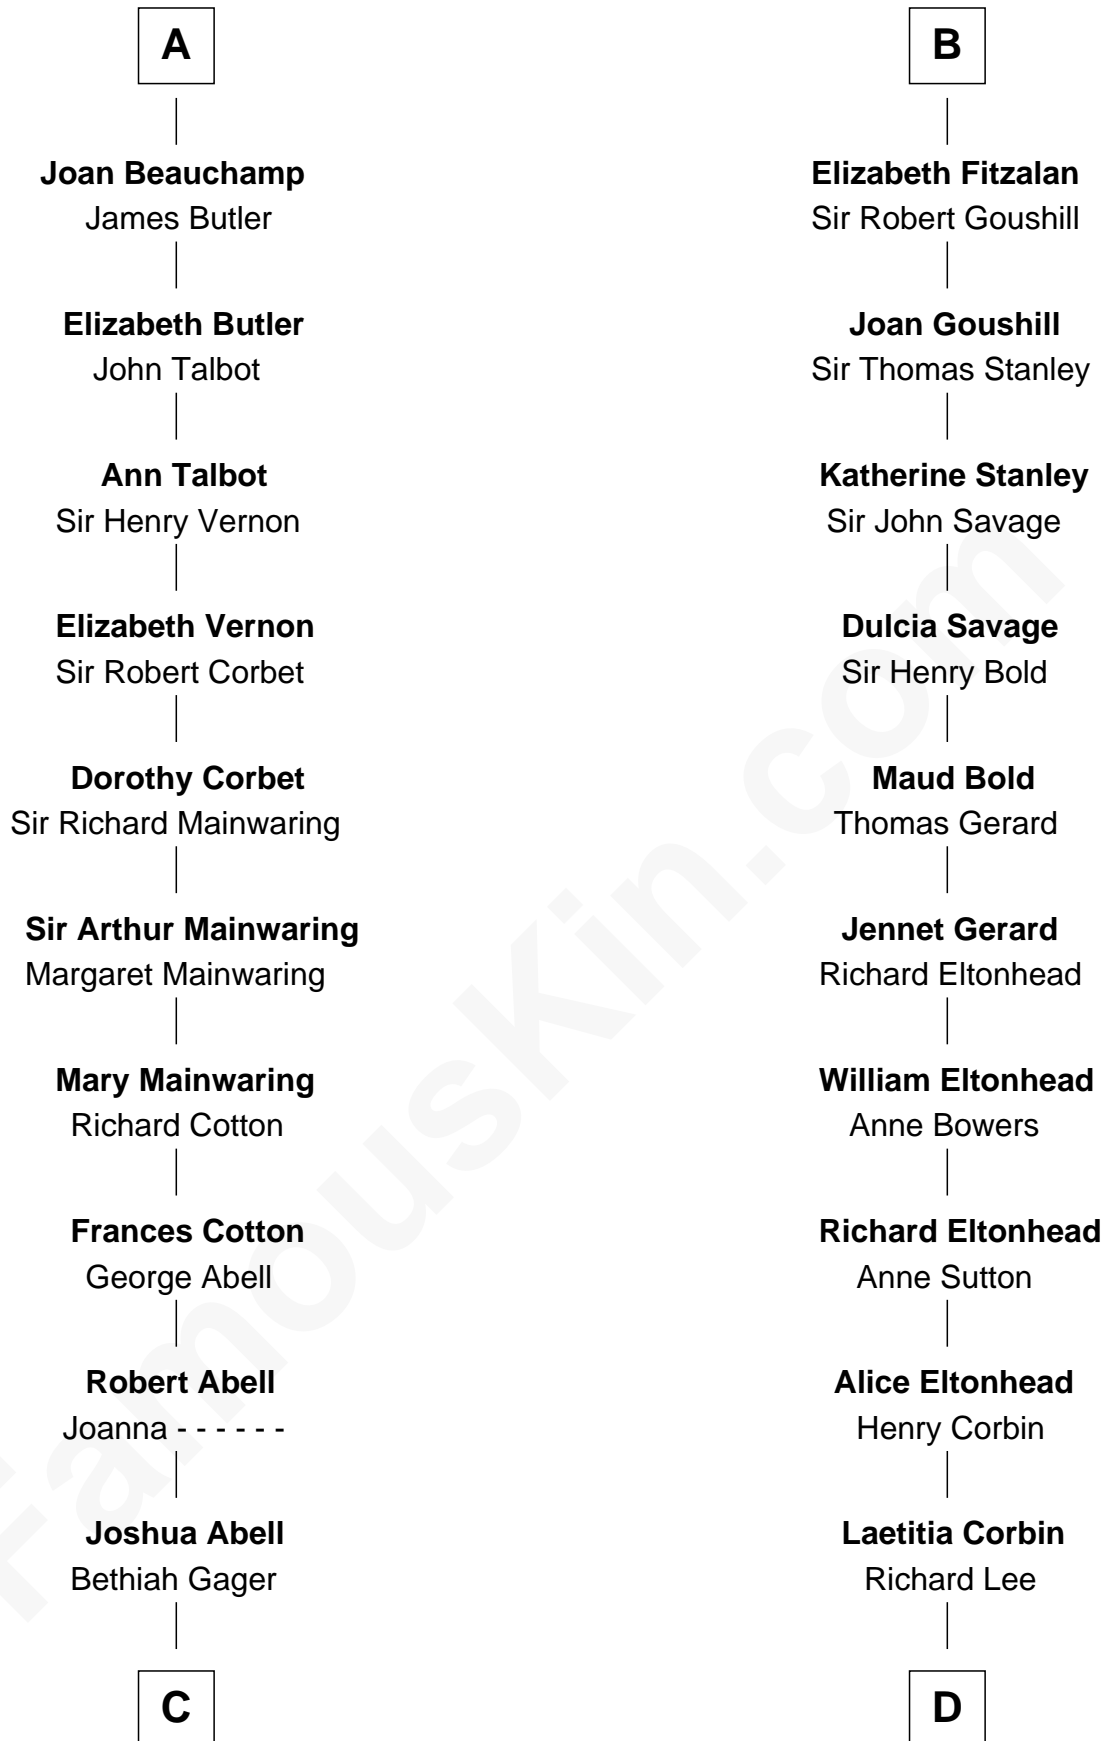

FamousKin.com Relationship Chart of

C. W. Post

Founder of Post Cereals

19th cousin 2 times removed of

Thomas Sim Lee

2nd and 7th Governor of Maryland

C

Elizabeth Abell

John Lathrop

Azel Lathrop

Elizabeth Hyde

Erastus Lathrop

Sarah Bailey

Caroline Cushman Lathrop

Charles Rollin Post

C. W. Post