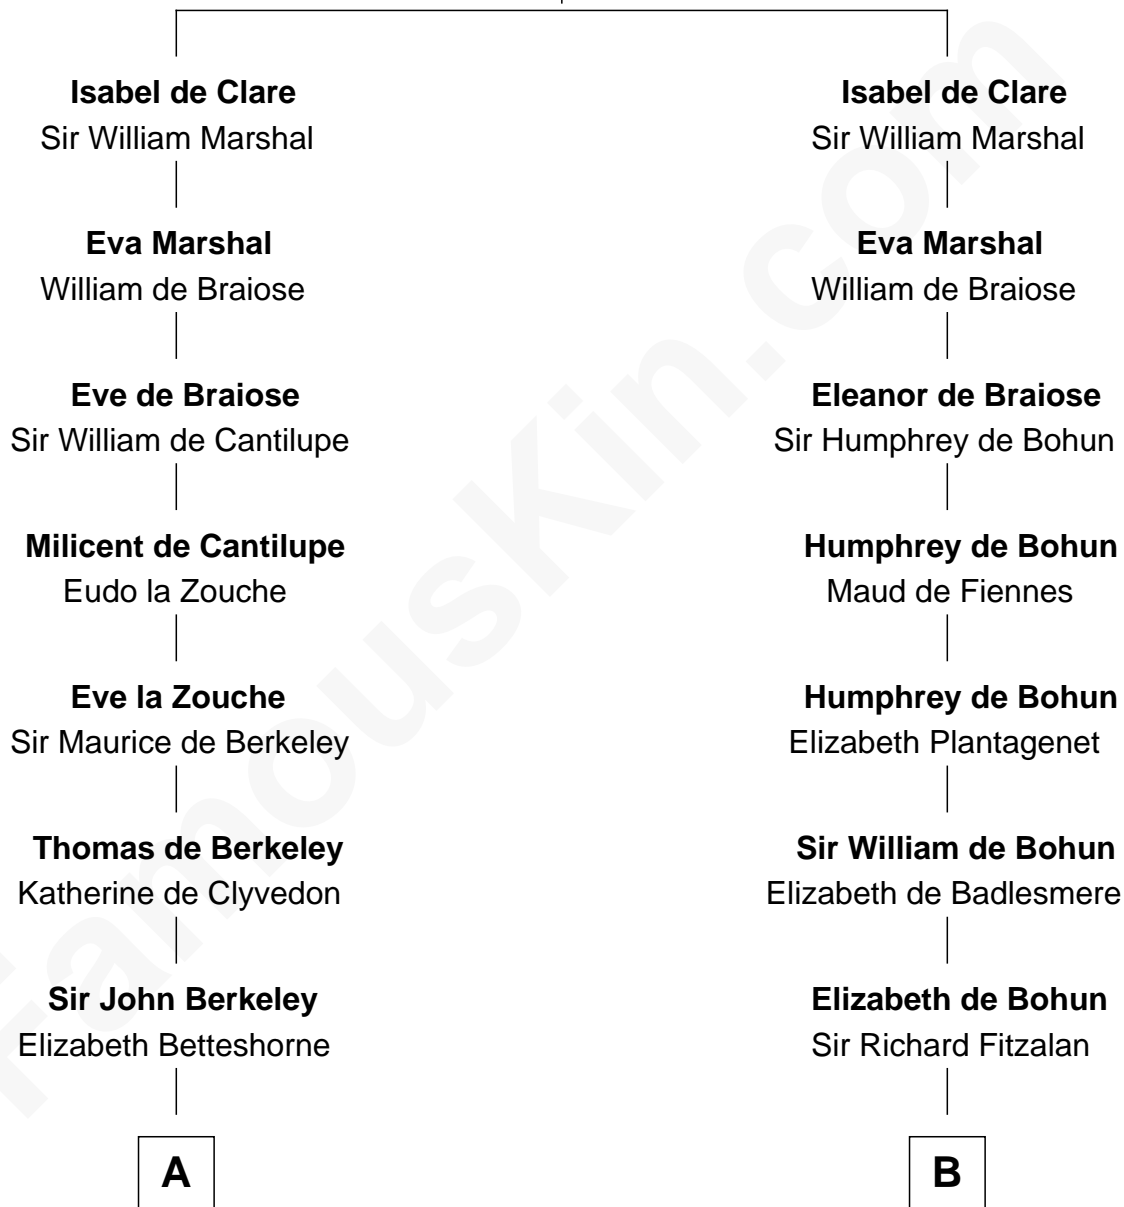

FamousKin.com Relationship Chart of

C. W. Post

Founder of Post Cereals

19th cousin of

Thomas Sim Lee

2nd and 7th Governor of Maryland

Richard de Clare

Aoife MacMurrough

FamousKin.com