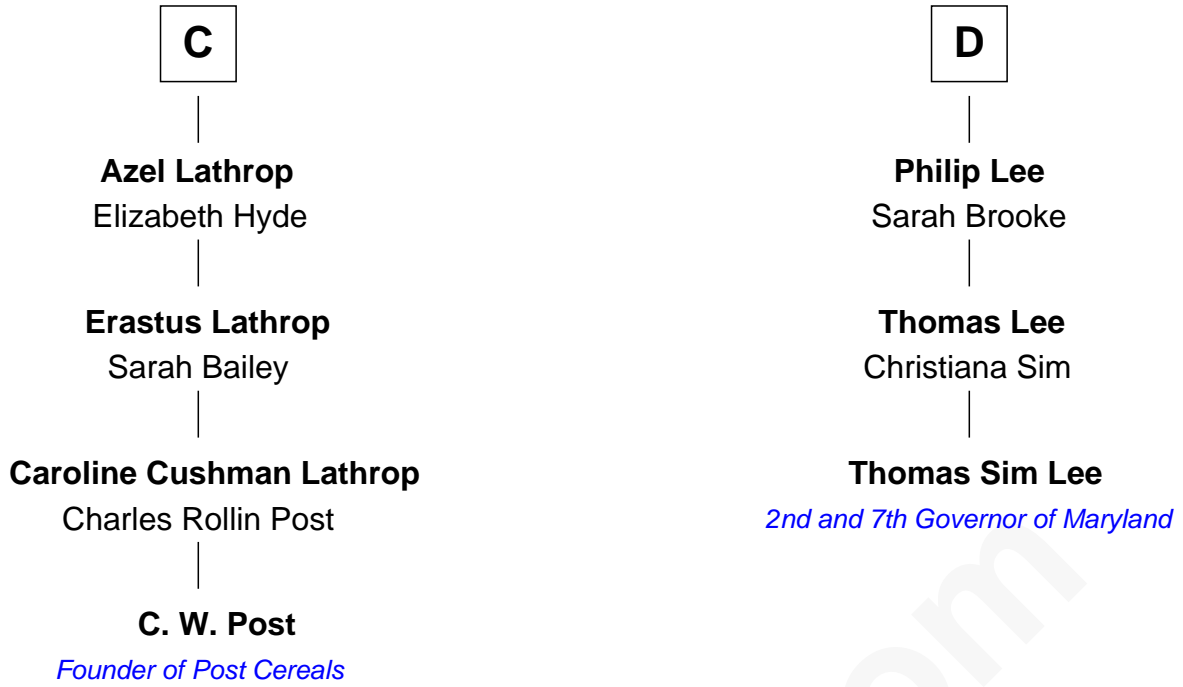

FamousKin.com Relationship Chart of

C. W. Post

Founder of Post Cereals

19th cousin 1 time removed of

Thomas Sim Lee

2nd and 7th Governor of Maryland

FamousKin.com