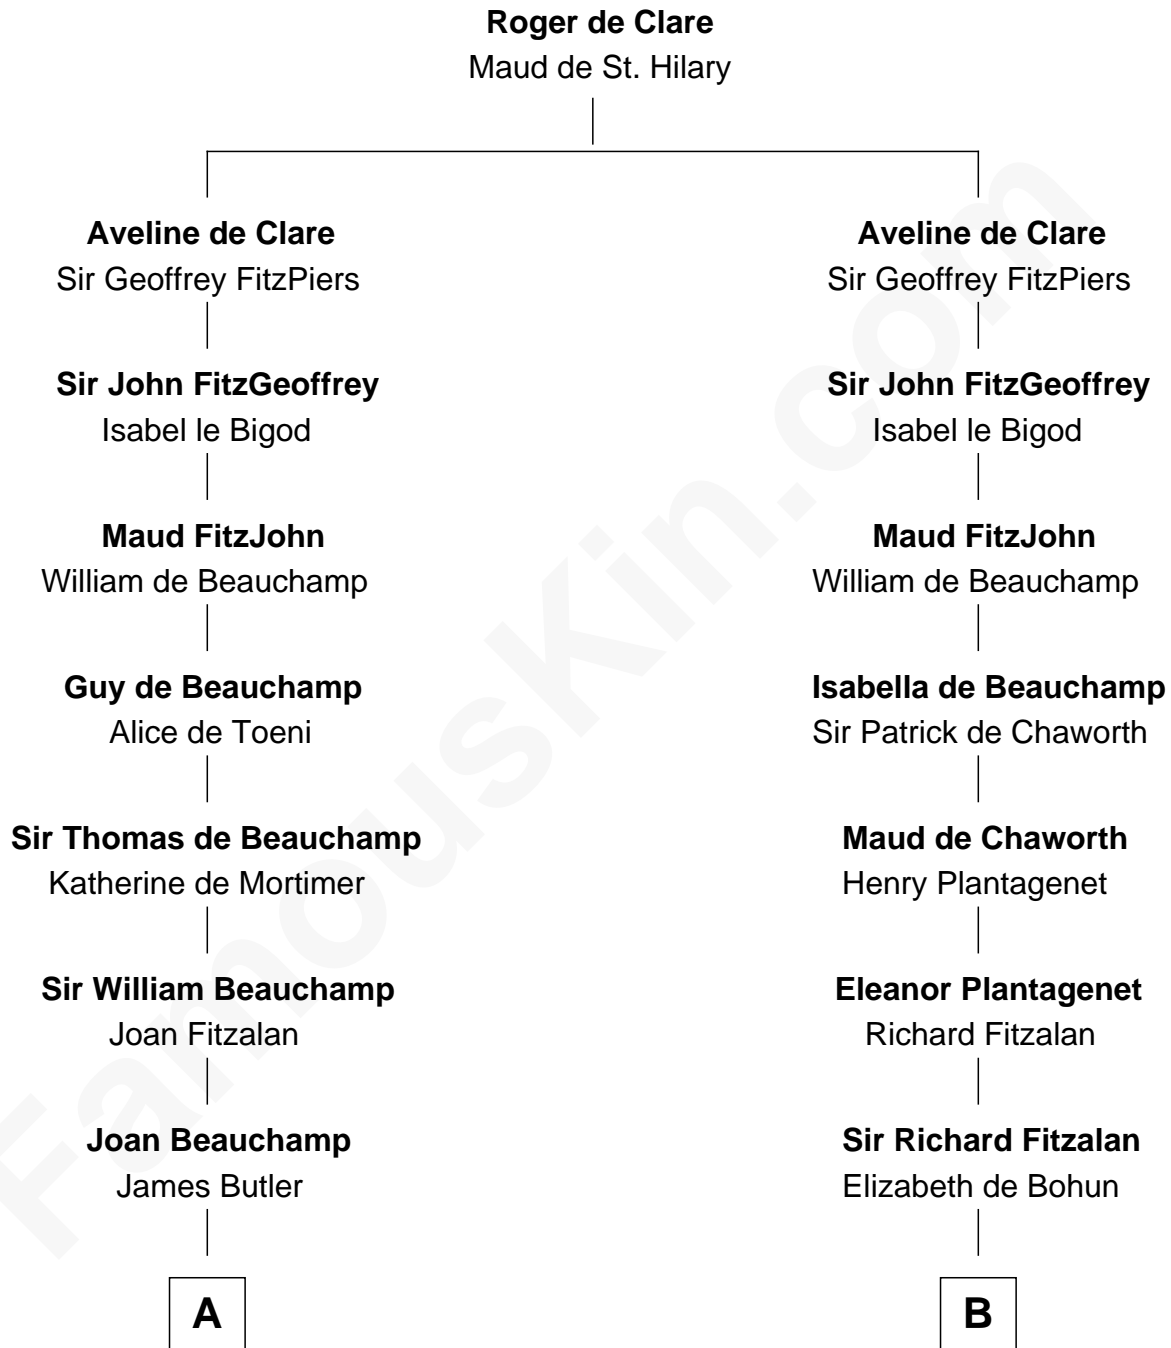

FamousKin.com Relationship Chart of

C. W. Post

Founder of Post Cereals

19th cousin 1 time removed of

Thomas Sim Lee

2nd and 7th Governor of Maryland

FamousKin.com