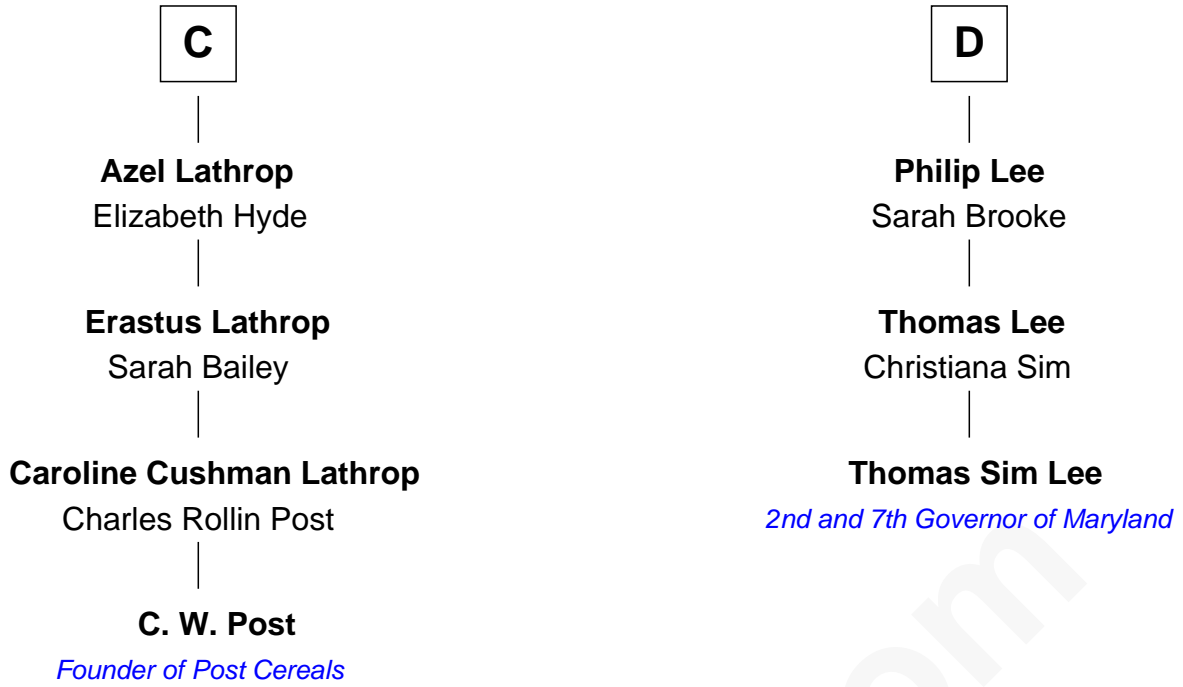

# FamousKin.com Relationship Chart of

**C. W. Post**

*Founder of Post Cereals*

19th cousin 1 time removed of

**Thomas Sim Lee**

*2nd and 7th Governor of Maryland*

**Piers de Lutegareshale**

Maud de Mandeville

FamousKin.com