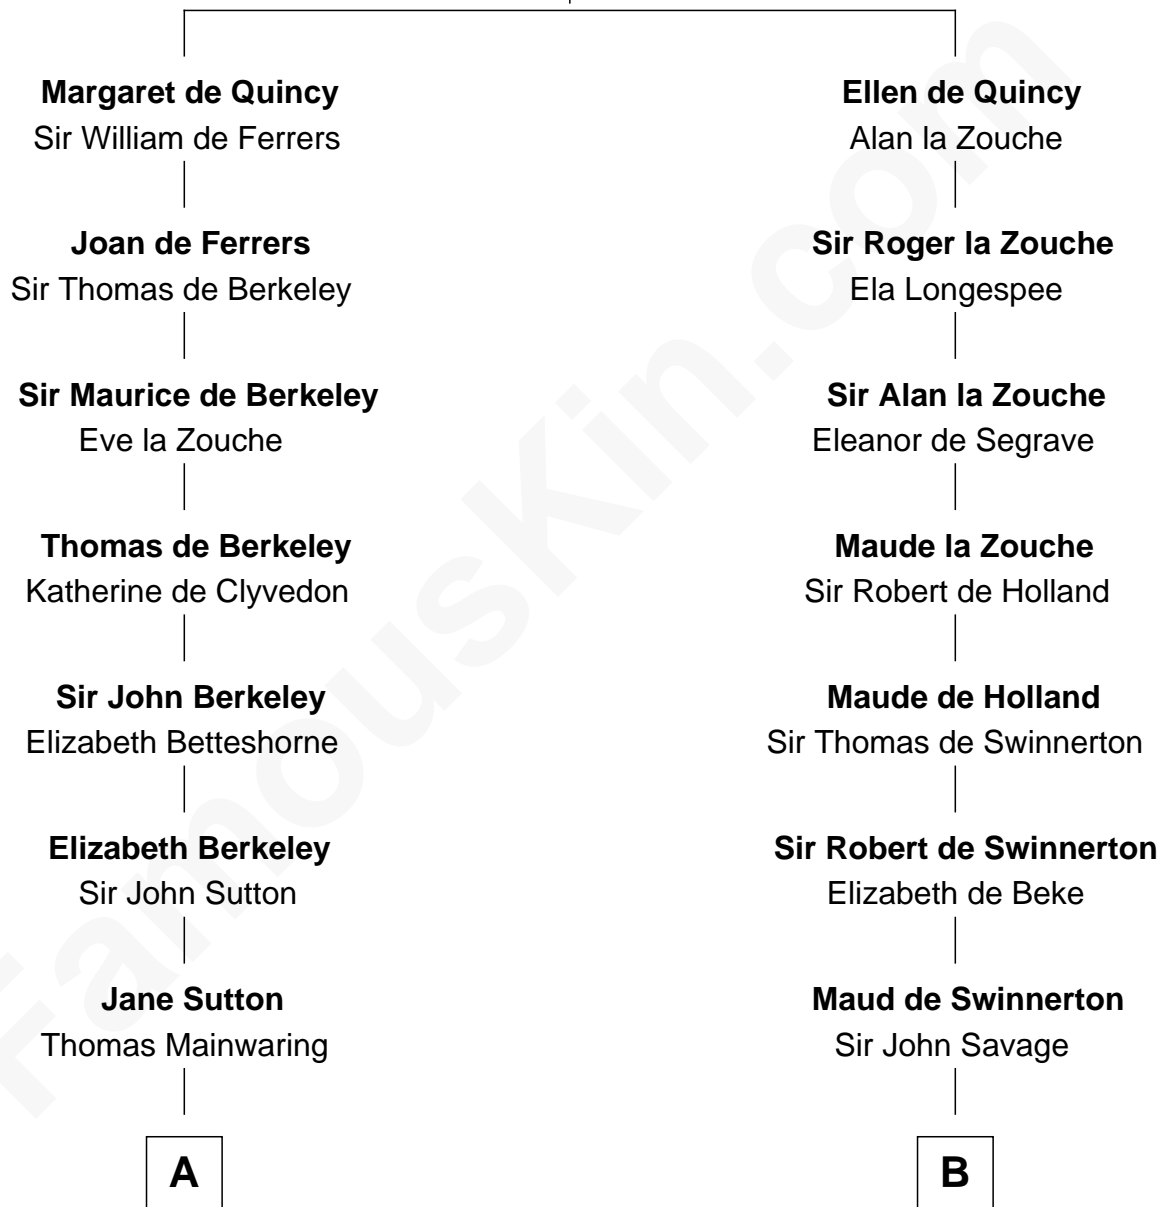

# FamousKin.com Relationship Chart of

**C. W. Post**

*Founder of Post Cereals*

17th cousin 4 times removed of

**Henry Lloyd**

*40th Governor of Maryland*

**Sir Roger de Quincy**

Helen of Galloway

**C**

John Tayloe

Rebecca Plater

Elizabeth Tayloe

Col. Edward Lloyd

Col. Edward Lloyd

Sally Scott Murray

Daniel Lloyd

Catherine Henry

Henry Lloyd

*40th Governor of Maryland*