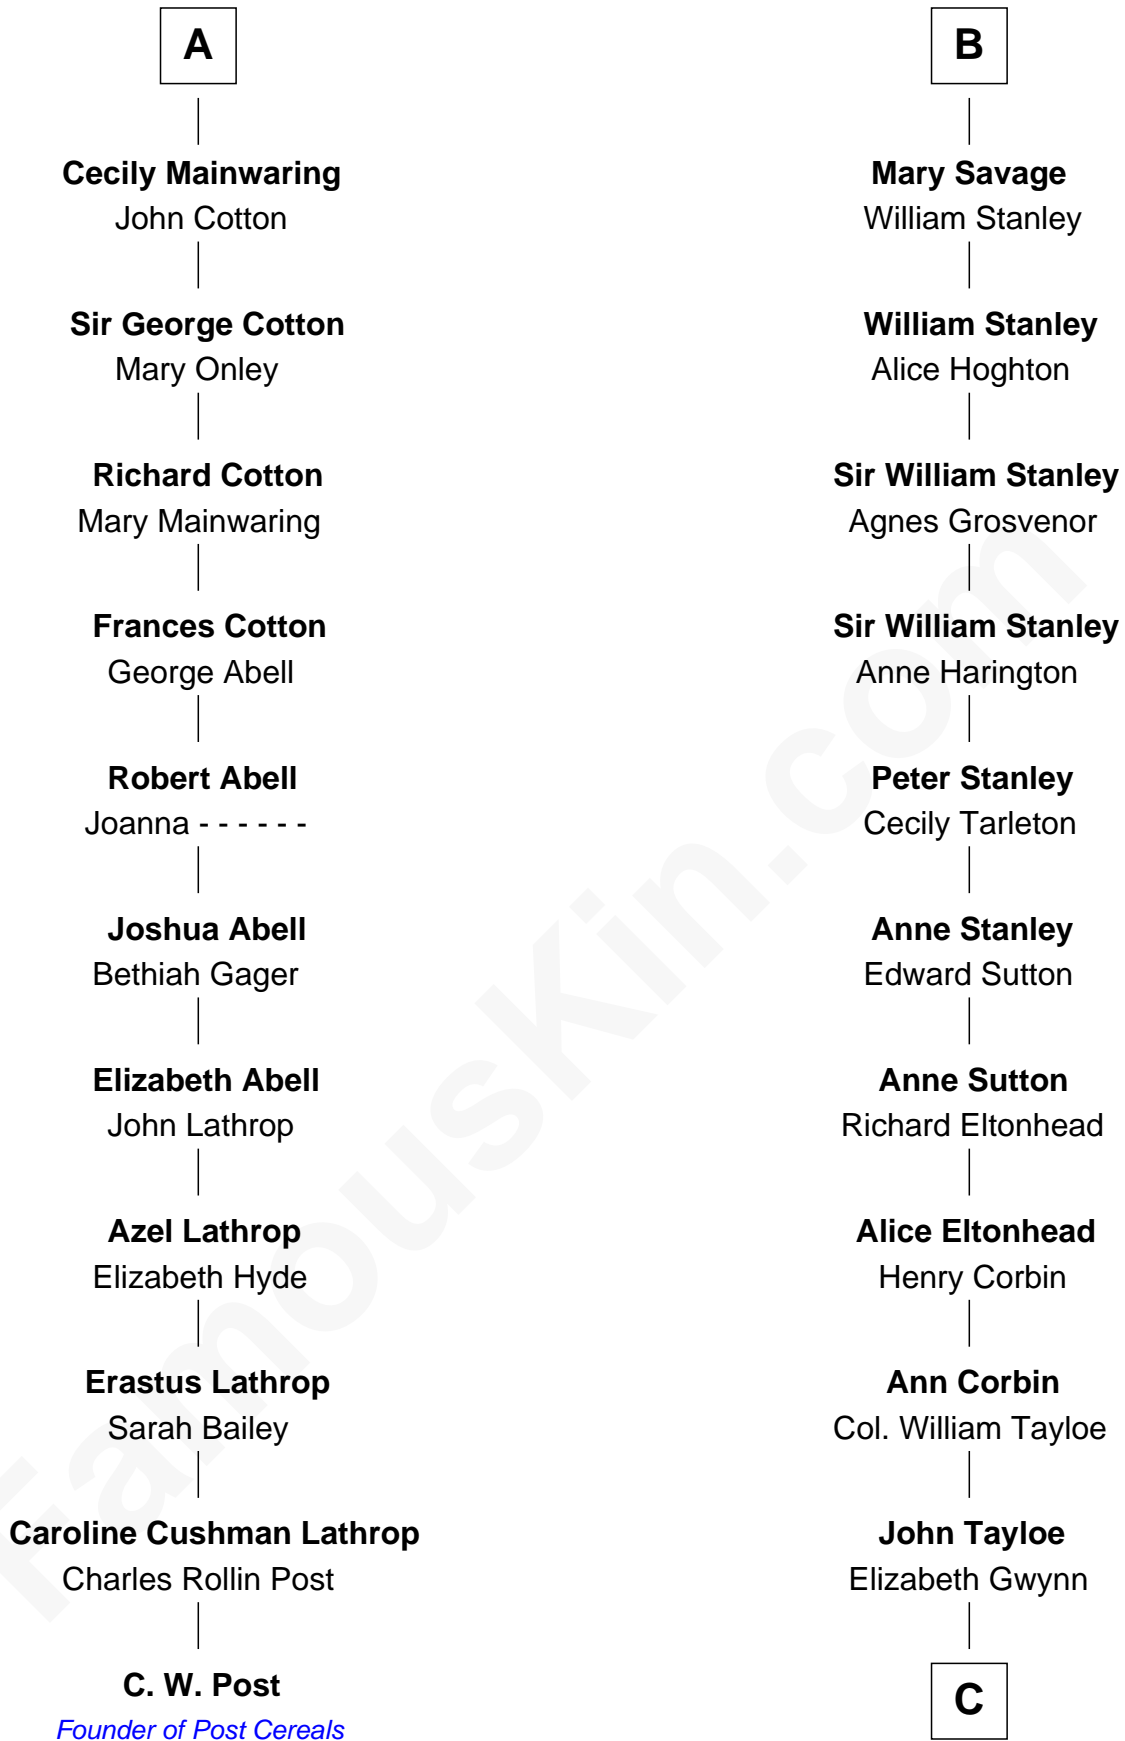

# FamousKin.com Relationship Chart of

**C. W. Post**

*Founder of Post Cereals*

17th cousin 4 times removed of

**Henry Lloyd**

*40th Governor of Maryland*

**Sir Roger de Quincy**

Helen of Galloway

**C**

John Tayloe

Rebecca Plater

Elizabeth Tayloe

Col. Edward Lloyd

Col. Edward Lloyd

Sally Scott Murray

Daniel Lloyd