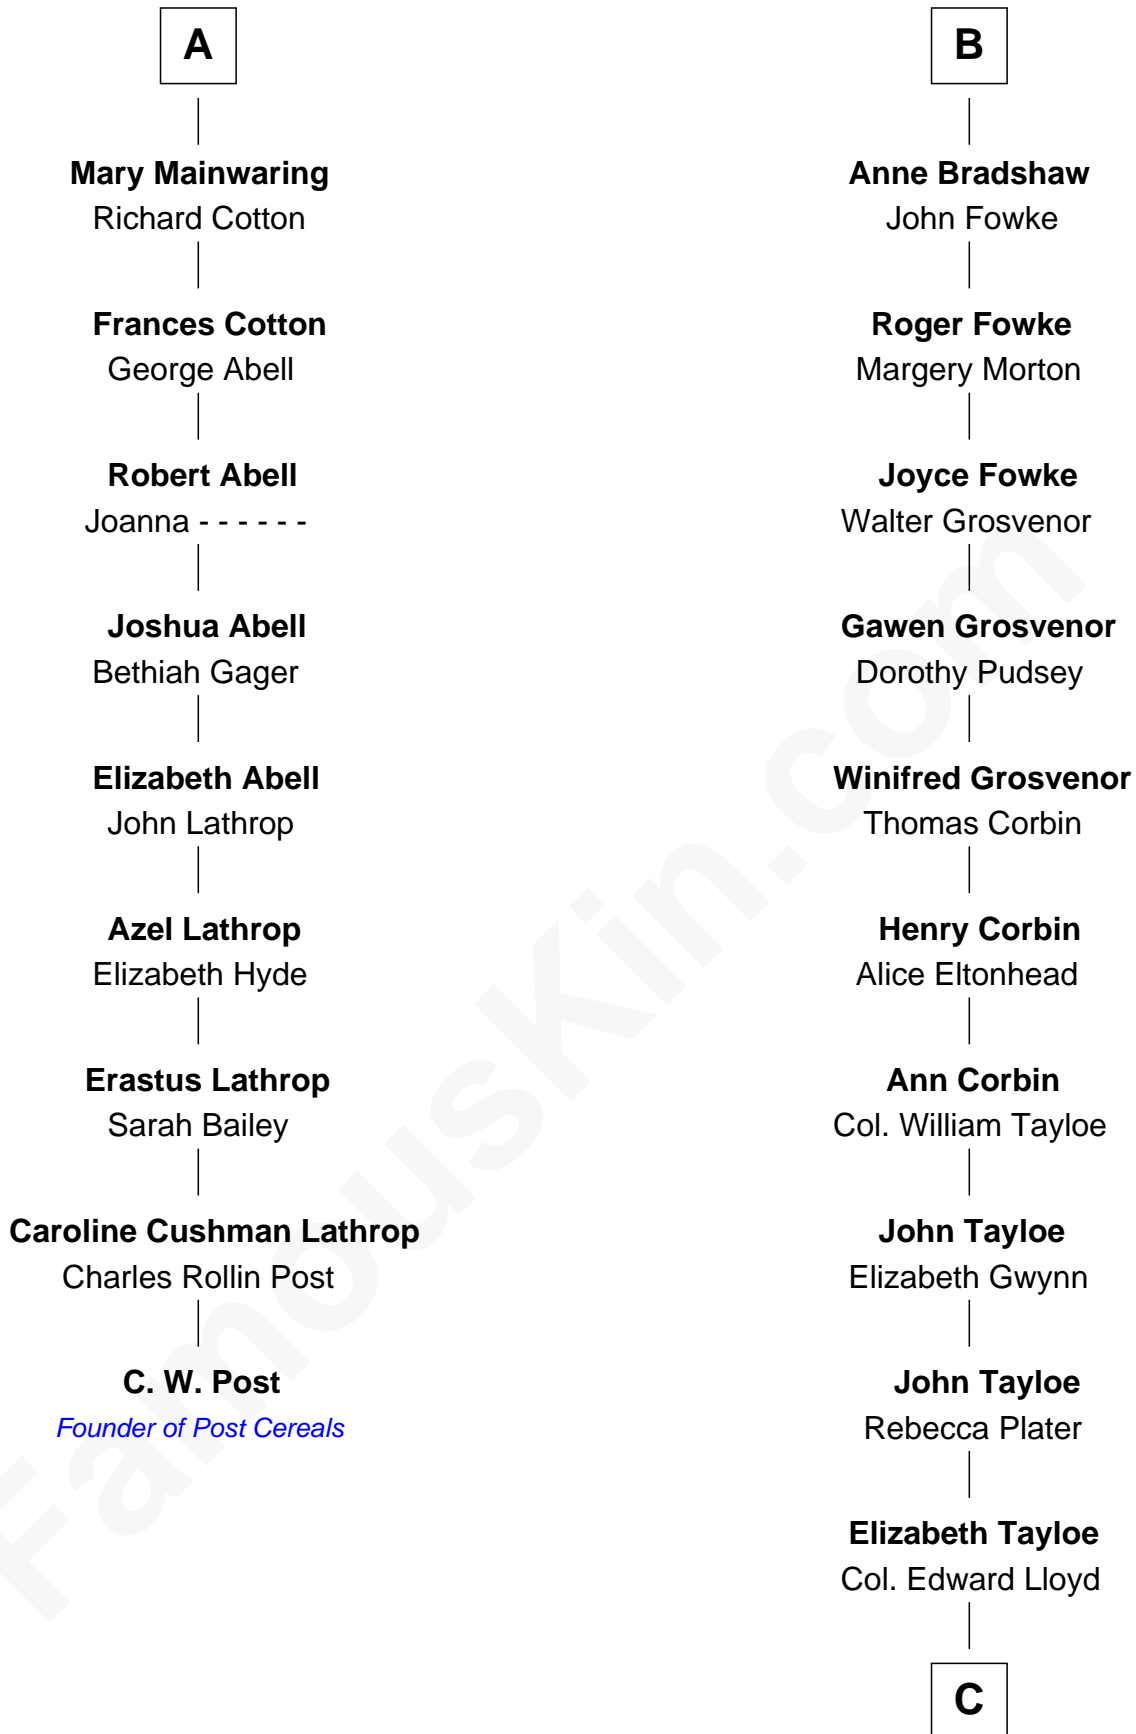

FamousKin.com Relationship Chart of

C. W. Post

Founder of Post Cereals

15th cousin 4 times removed of

Henry Lloyd

40th Governor of Maryland

John de Welles

Maud de Roos

C

Col. Edward Lloyd

Sally Scott Murray

Daniel Lloyd

Catherine Henry

Henry Lloyd

40th Governor of Maryland

FamousKin.com