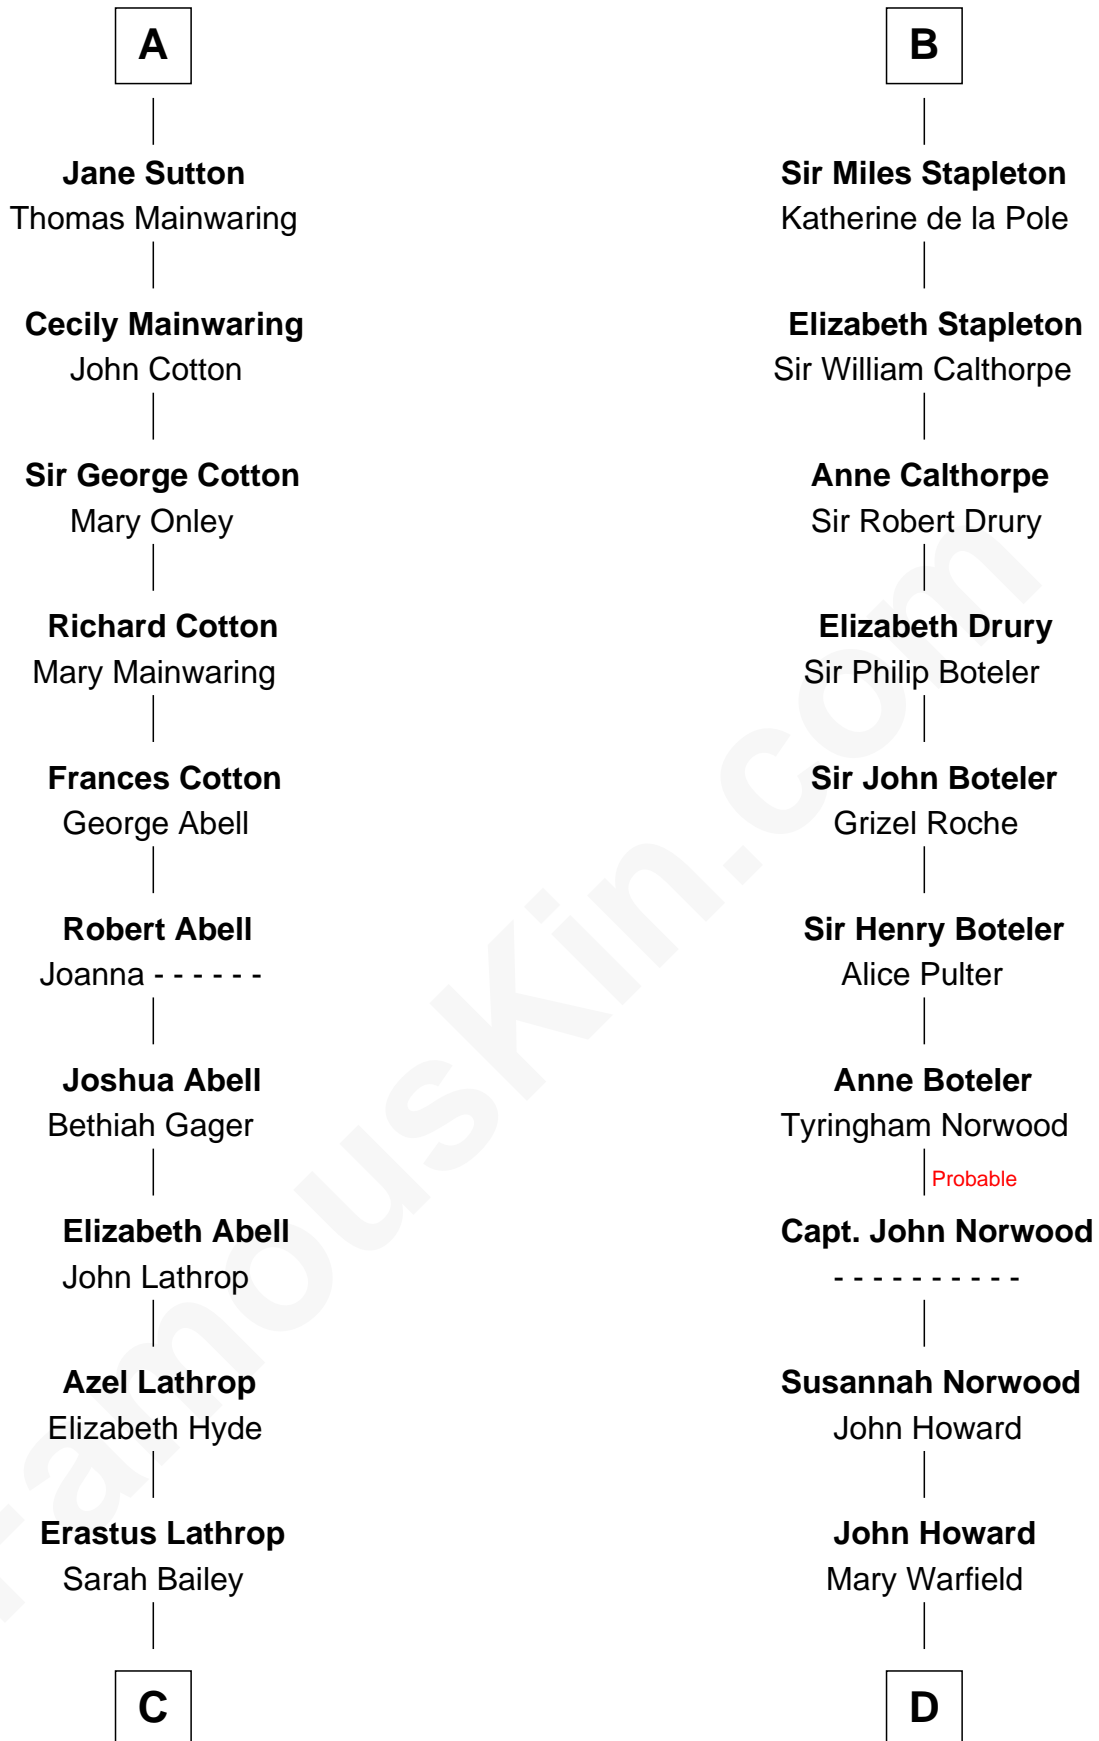

FamousKin.com

Relationship Chart of

C. W. Post

Founder of Post Cereals

18th cousin 1 time removed of

Charles Carnan Ridgely

15th Governor of Maryland

John, King of England

C

Caroline Cushman Lathrop

Charles Rollin Post

C. W. Post

Founder of Post Cereals

D

Rachel Howard

Col. Charles Ridgely

Achsah Ridgely

Charles R. Carnan

Charles Carnan Ridgely

15th Governor of Maryland

FamousKin.com