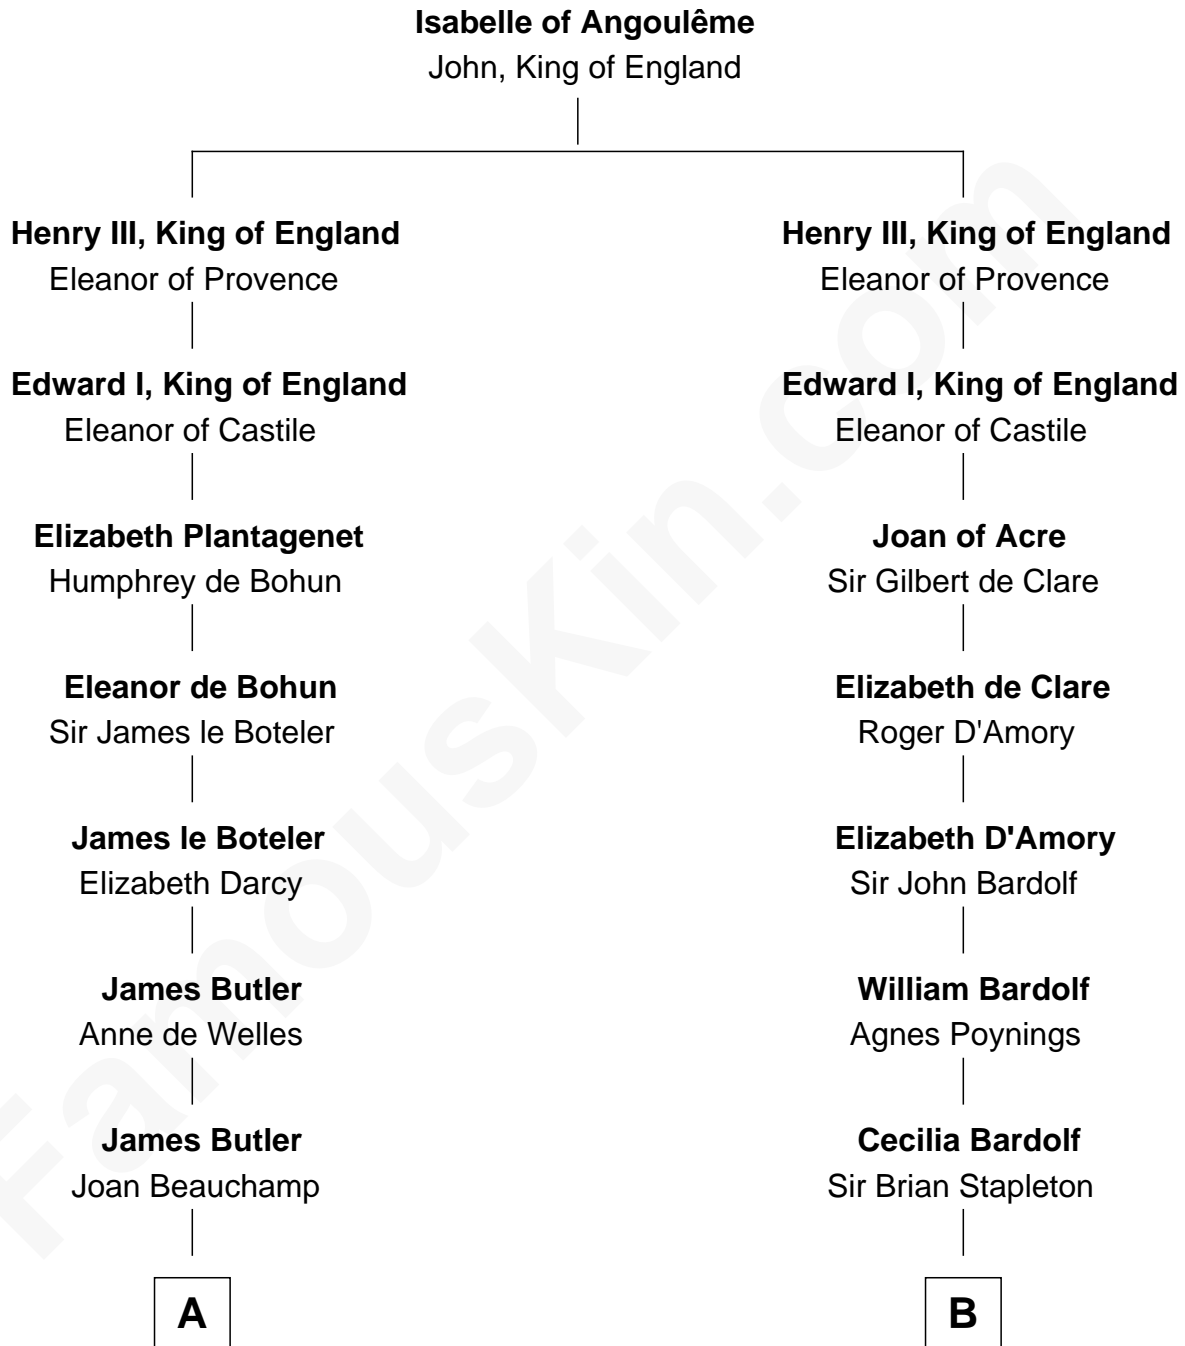

FamousKin.com Relationship Chart of

C. W. Post

Founder of Post Cereals

19th cousin 1 time removed of

Charles Carnan Ridgely

15th Governor of Maryland

C

Azel Lathrop
Elizabeth Hyde

Erastus Lathrop
Sarah Bailey

Caroline Cushman Lathrop
Charles Rollin Post

C. W. Post
Founder of Post Cereals

D

Rachel Howard
Col. Charles Ridgely

Achsah Ridgely
Charles R. Carnan

Charles Carnan Ridgely
15th Governor of Maryland