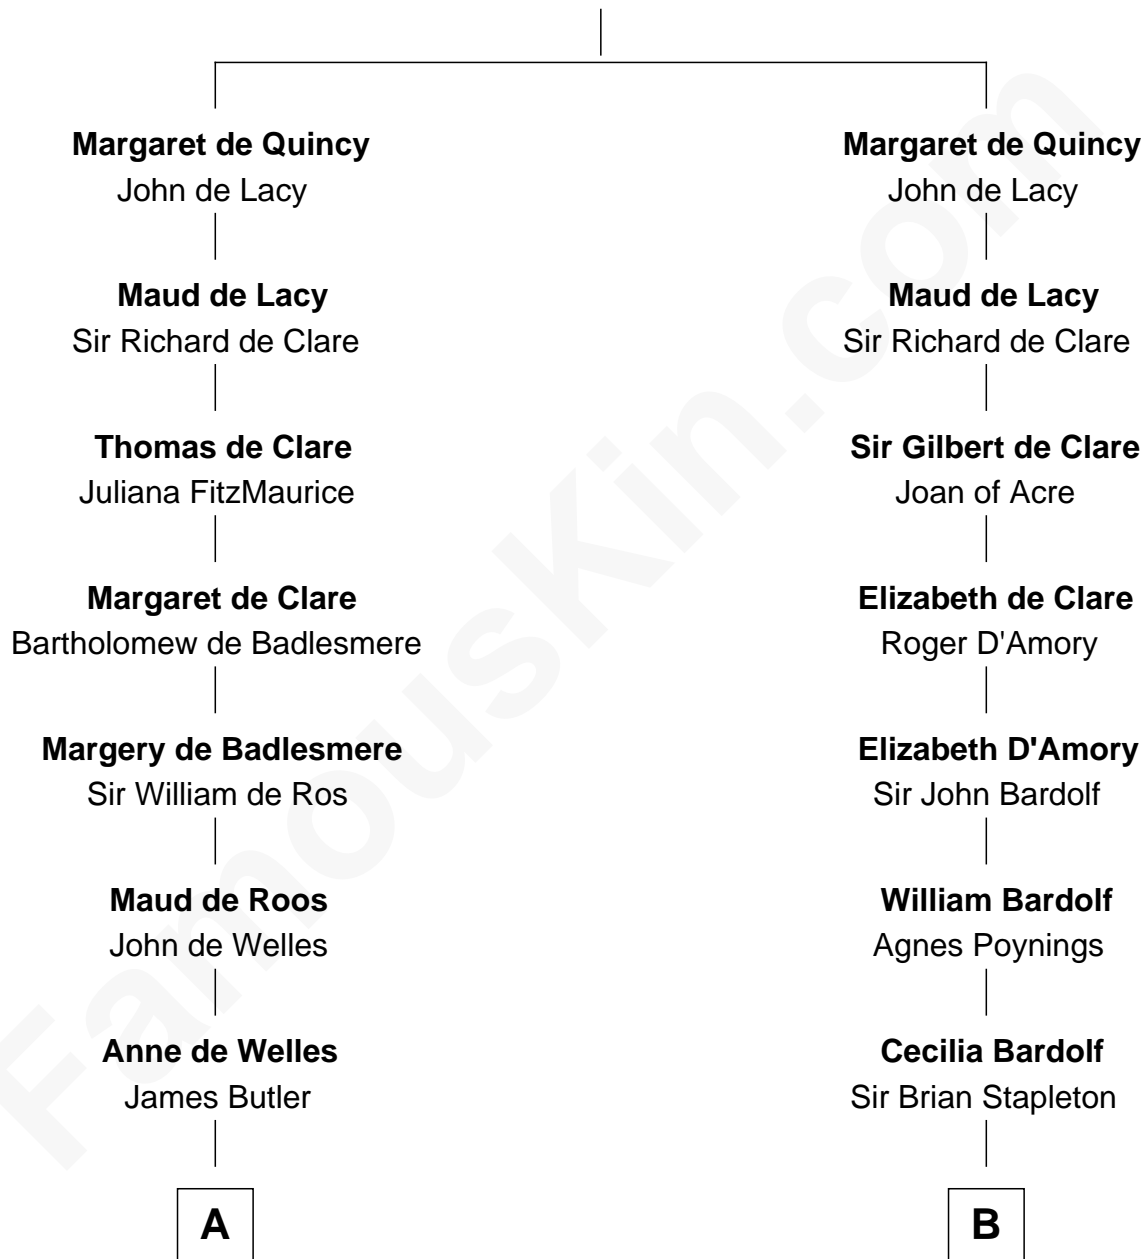

# FamousKin.com Relationship Chart of

**C. W. Post**

*Founder of Post Cereals*

19th cousin 2 times removed of

**Charles Carnan Ridgely**

*15th Governor of Maryland*

**Sir Robert II de Quincy**

Hawise of Chester

**C**

**Elizabeth Abell**

John Lathrop

**Azel Lathrop**

Elizabeth Hyde

**Erastus Lathrop**

Sarah Bailey

**Caroline Cushman Lathrop**

Charles Rollin Post

**C. W. Post**

*Founder of Post Cereals*

**D**

**Rachel Howard**

Col. Charles Ridgely

**Achsah Ridgely**

Charles R. Carnan

**Charles Carnan Ridgely**

*15th Governor of Maryland*

FamousKin.com