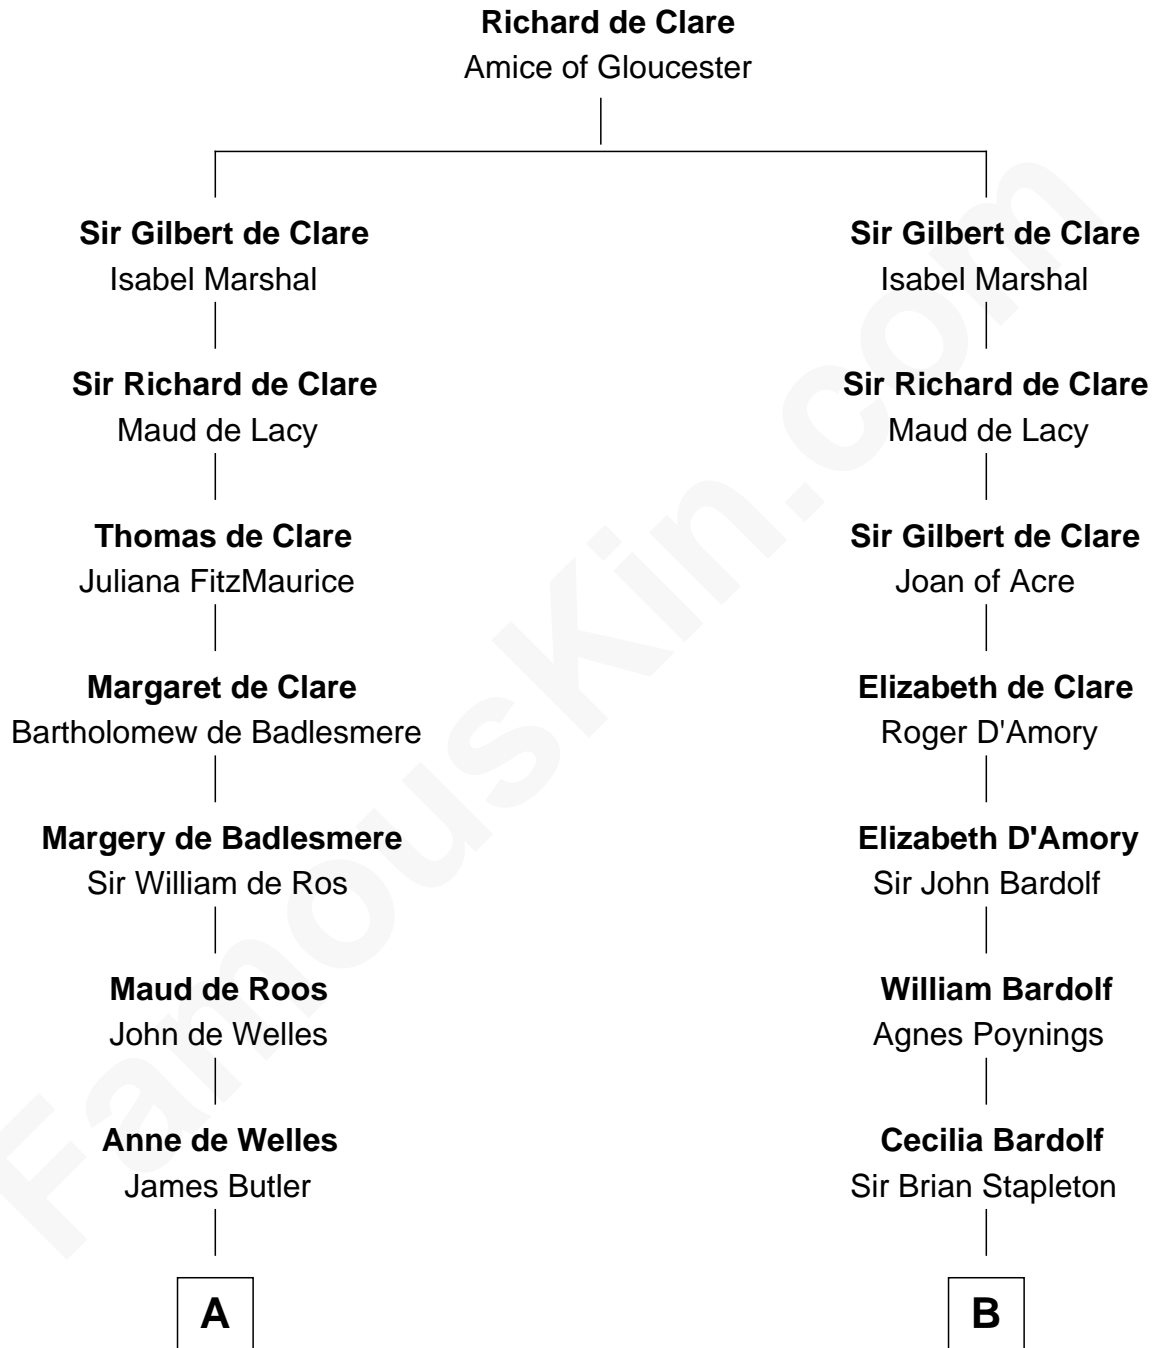

FamousKin.com Relationship Chart of

C. W. Post

Founder of Post Cereals

19th cousin 2 times removed of

Charles Carnan Ridgely

15th Governor of Maryland

C

Elizabeth Abell

John Lathrop

Azel Lathrop

Elizabeth Hyde

Erastus Lathrop

Sarah Bailey

Caroline Cushman Lathrop

Charles Rollin Post

C. W. Post

Founder of Post Cereals

D

Rachel Howard

Col. Charles Ridgely

Achsah Ridgely

Charles R. Carnan

Charles Carnan Ridgely

15th Governor of Maryland