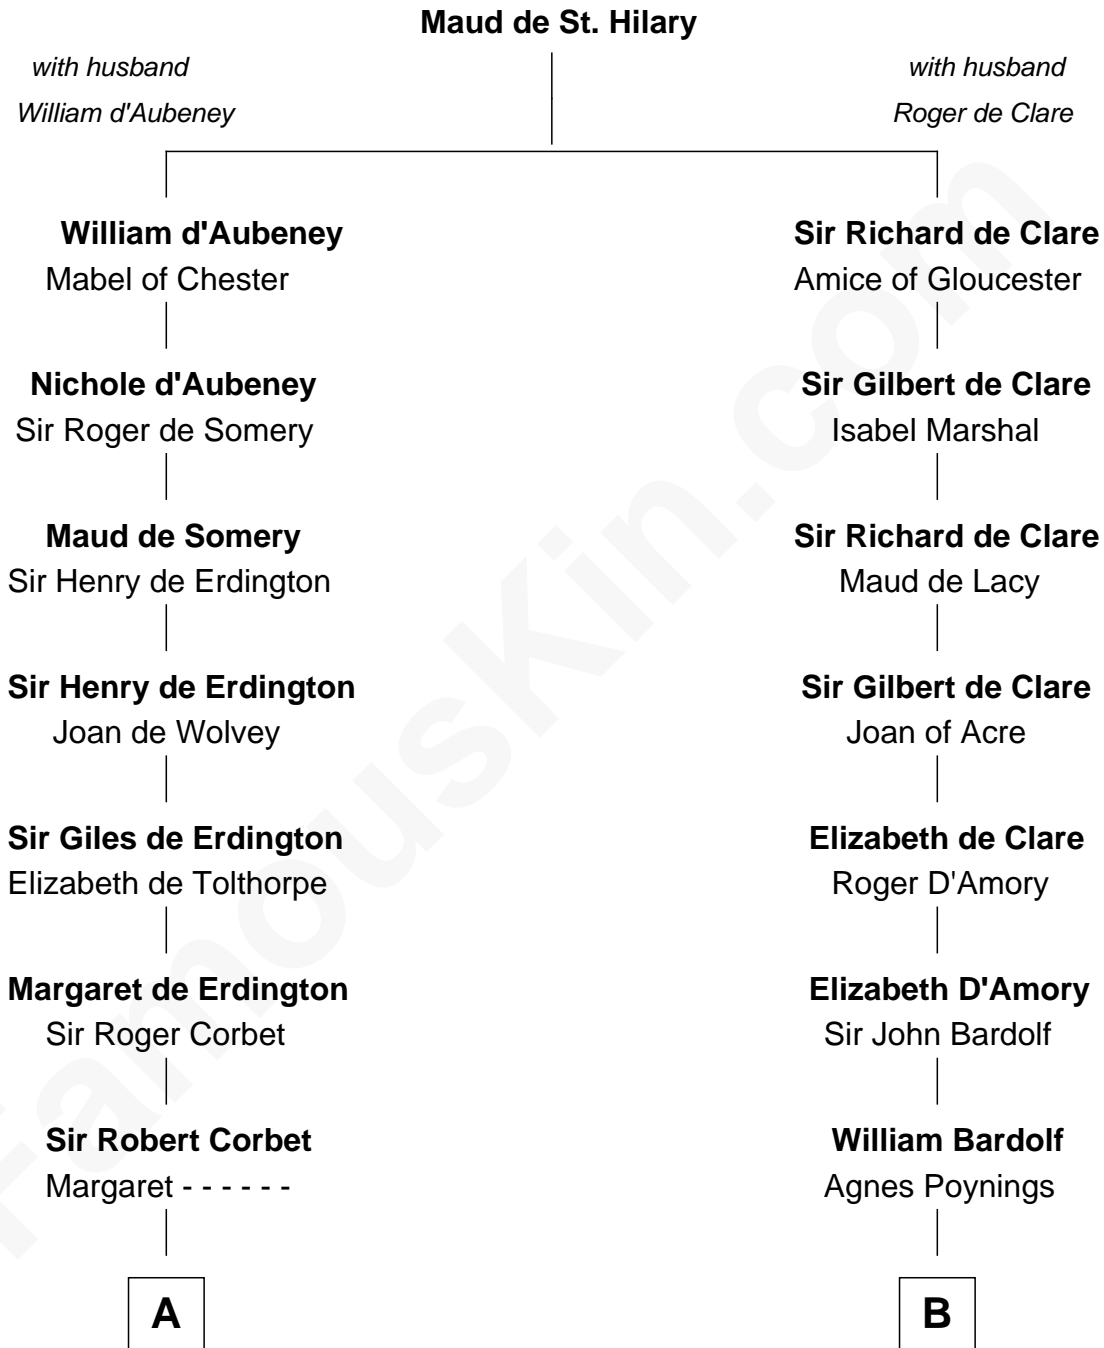

FamousKin.com Relationship Chart of

C. W. Post

Founder of Post Cereals

20th cousin of

Charles Carnan Ridgely

15th Governor of Maryland

C

Azel Lathrop
Elizabeth Hyde

Erastus Lathrop
Sarah Bailey

Caroline Cushman Lathrop
Charles Rollin Post

C. W. Post
Founder of Post Cereals

D

John Howard
Mary Warfield

Rachel Howard
Col. Charles Ridgely

Achsah Ridgely
Charles R. Carnan

Charles Carnan Ridgely
15th Governor of Maryland