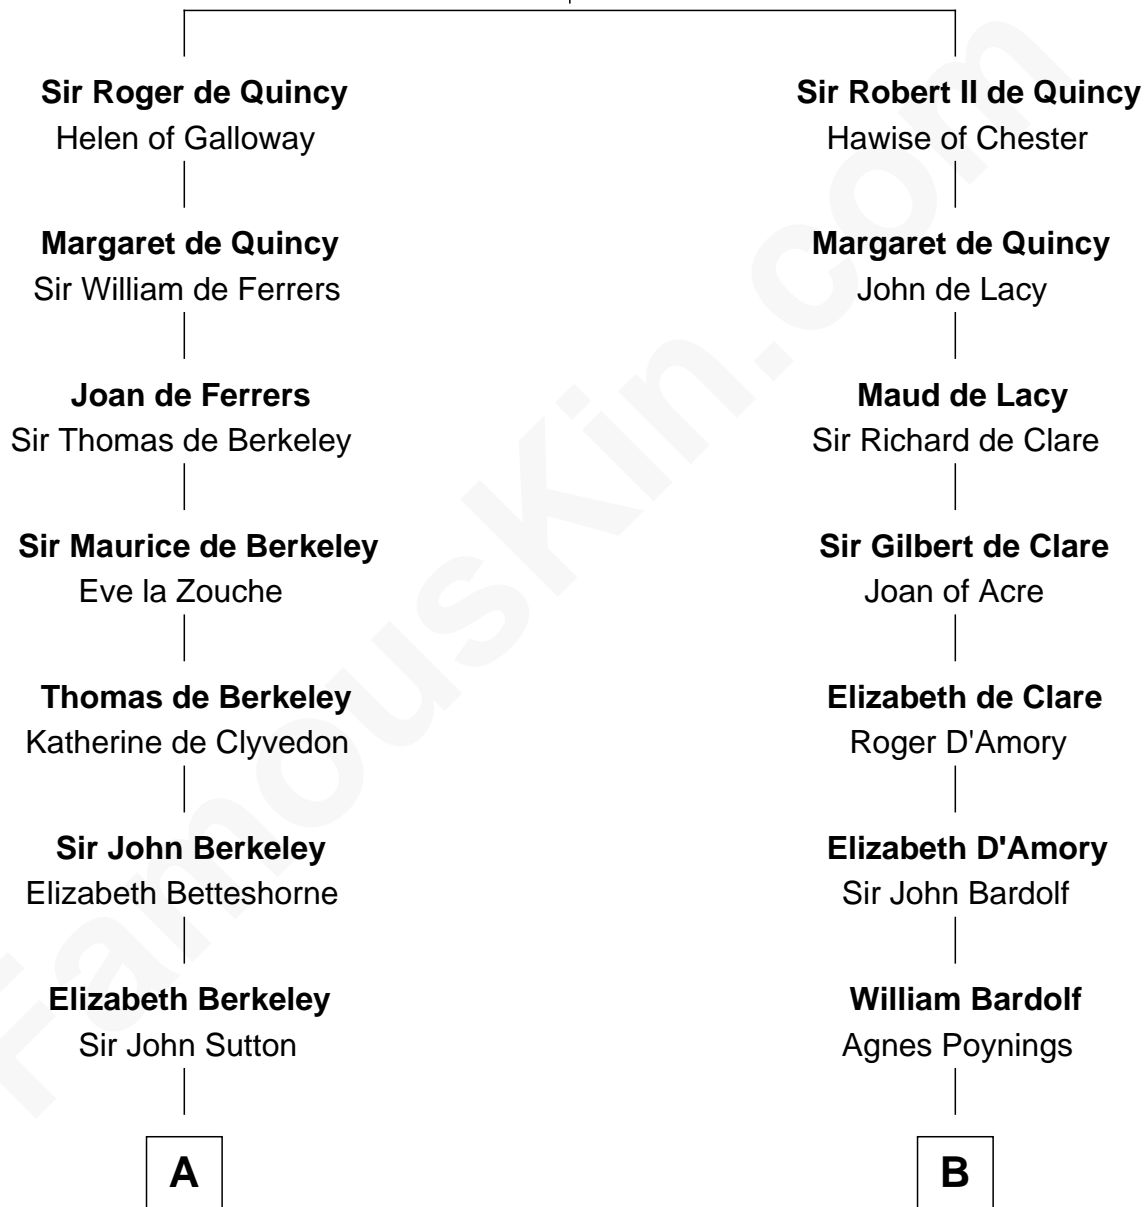

FamousKin.com Relationship Chart of

C. W. Post

Founder of Post Cereals

18th cousin 2 times removed of

Charles Carnan Ridgely

15th Governor of Maryland

Saher de Quincy
Margaret de Beaumont

FamousKin.com