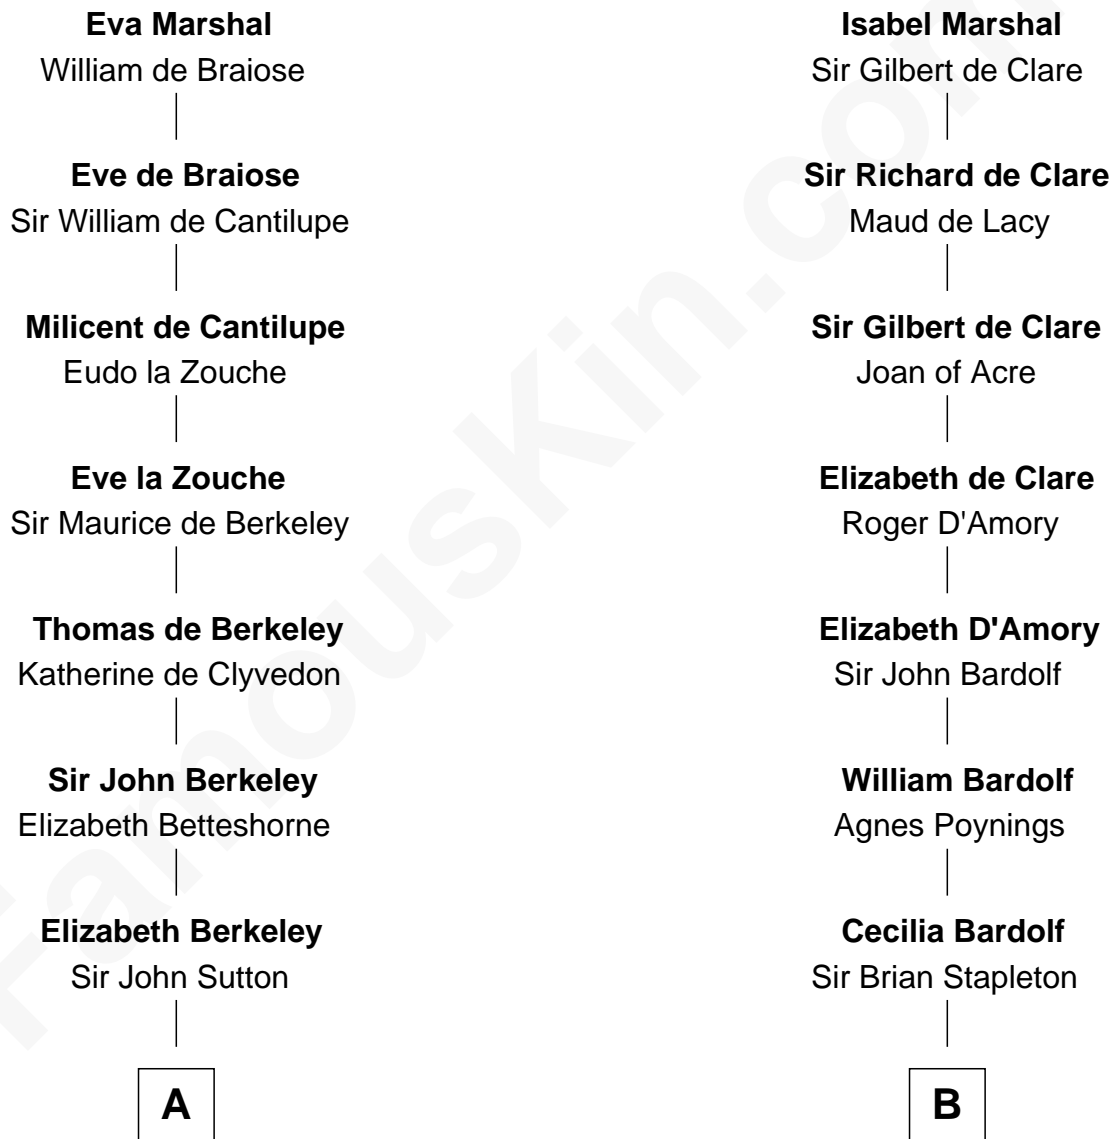

# FamousKin.com Relationship Chart of

**C. W. Post**

*Founder of Post Cereals*

18th cousin 1 time removed of

**Charles Carnan Ridgely**

*15th Governor of Maryland*

**Sir William Marshal**

Isabel de Clare

**C**

**Caroline Cushman Lathrop**

Charles Rollin Post

**C. W. Post**

*Founder of Post Cereals*

**D**

**Rachel Howard**

Col. Charles Ridgely

**Achsah Ridgely**

Charles R. Carnan

**Charles Carnan Ridgely**

*15th Governor of Maryland*

FamousKin.com