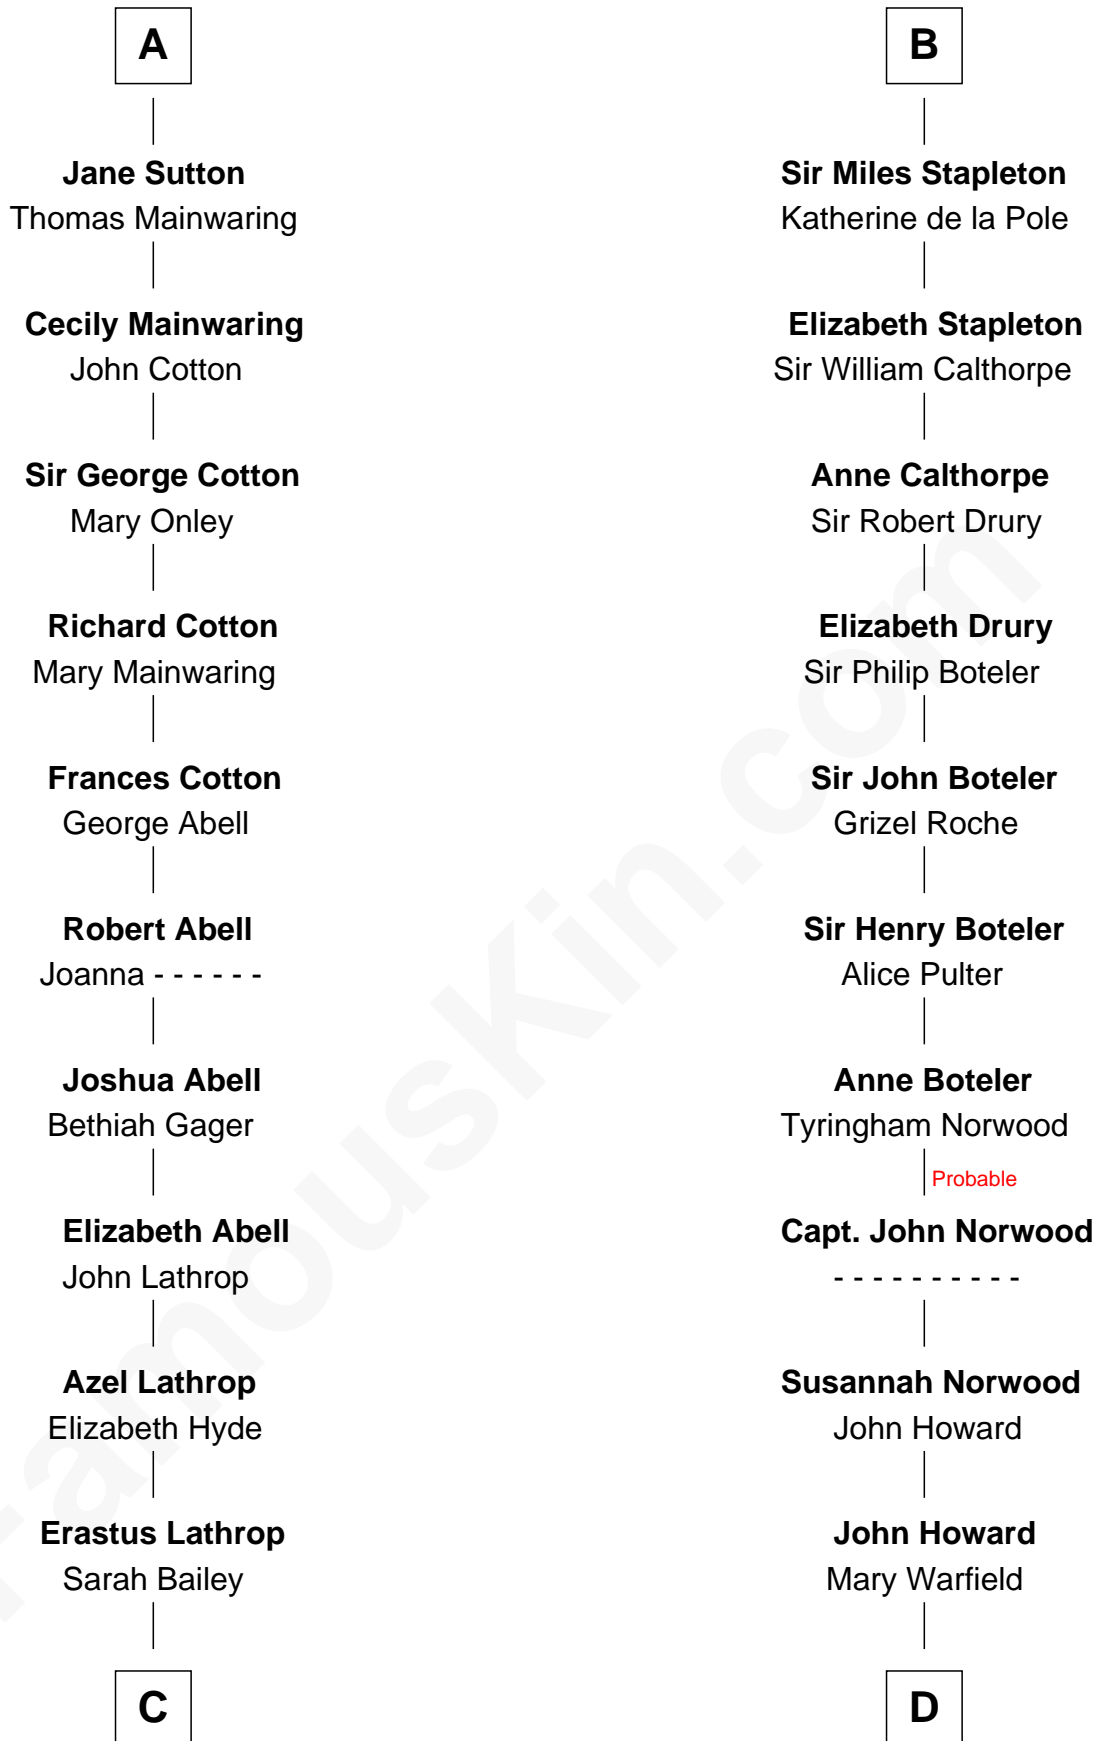

# FamousKin.com Relationship Chart of

**C. W. Post**

*Founder of Post Cereals*

18th cousin 1 time removed of

**Charles Carnan Ridgely**

*15th Governor of Maryland*

**Sir William Marshal**

Isabel de Clare

**C**

**Caroline Cushman Lathrop**

Charles Rollin Post

**C. W. Post**

*Founder of Post Cereals*

**D**

**Rachel Howard**

Col. Charles Ridgely

**Achsah Ridgely**

Charles R. Carnan

**Charles Carnan Ridgely**

*15th Governor of Maryland*

FamousKin.com