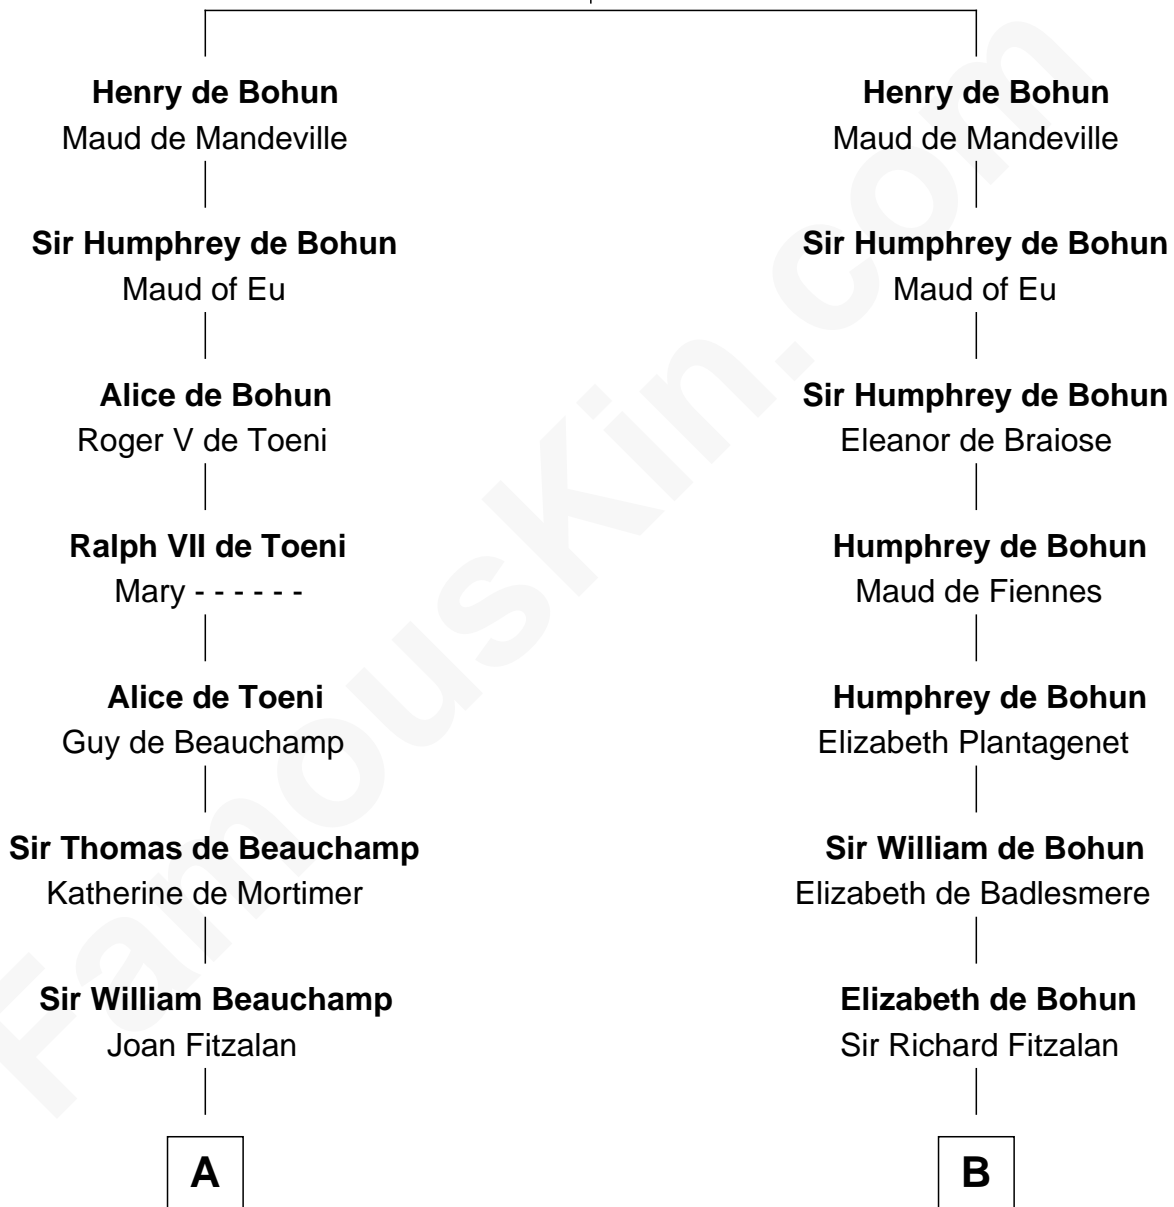

FamousKin.com Relationship Chart of

C. W. Post

Founder of Post Cereals

21st cousin of

Zachary Taylor

12th U.S. President

Humphrey IV de Bohun

Margaret of Scotland

C

Elizabeth Abell

John Lathrop

Azel Lathrop

Elizabeth Hyde

Erastus Lathrop

Sarah Bailey

Caroline Cushman Lathrop

William Strother

Sarah Bayly

Sarah Dabney Strother

Col. Richard Taylor

Zachary Taylor

12th U.S. President