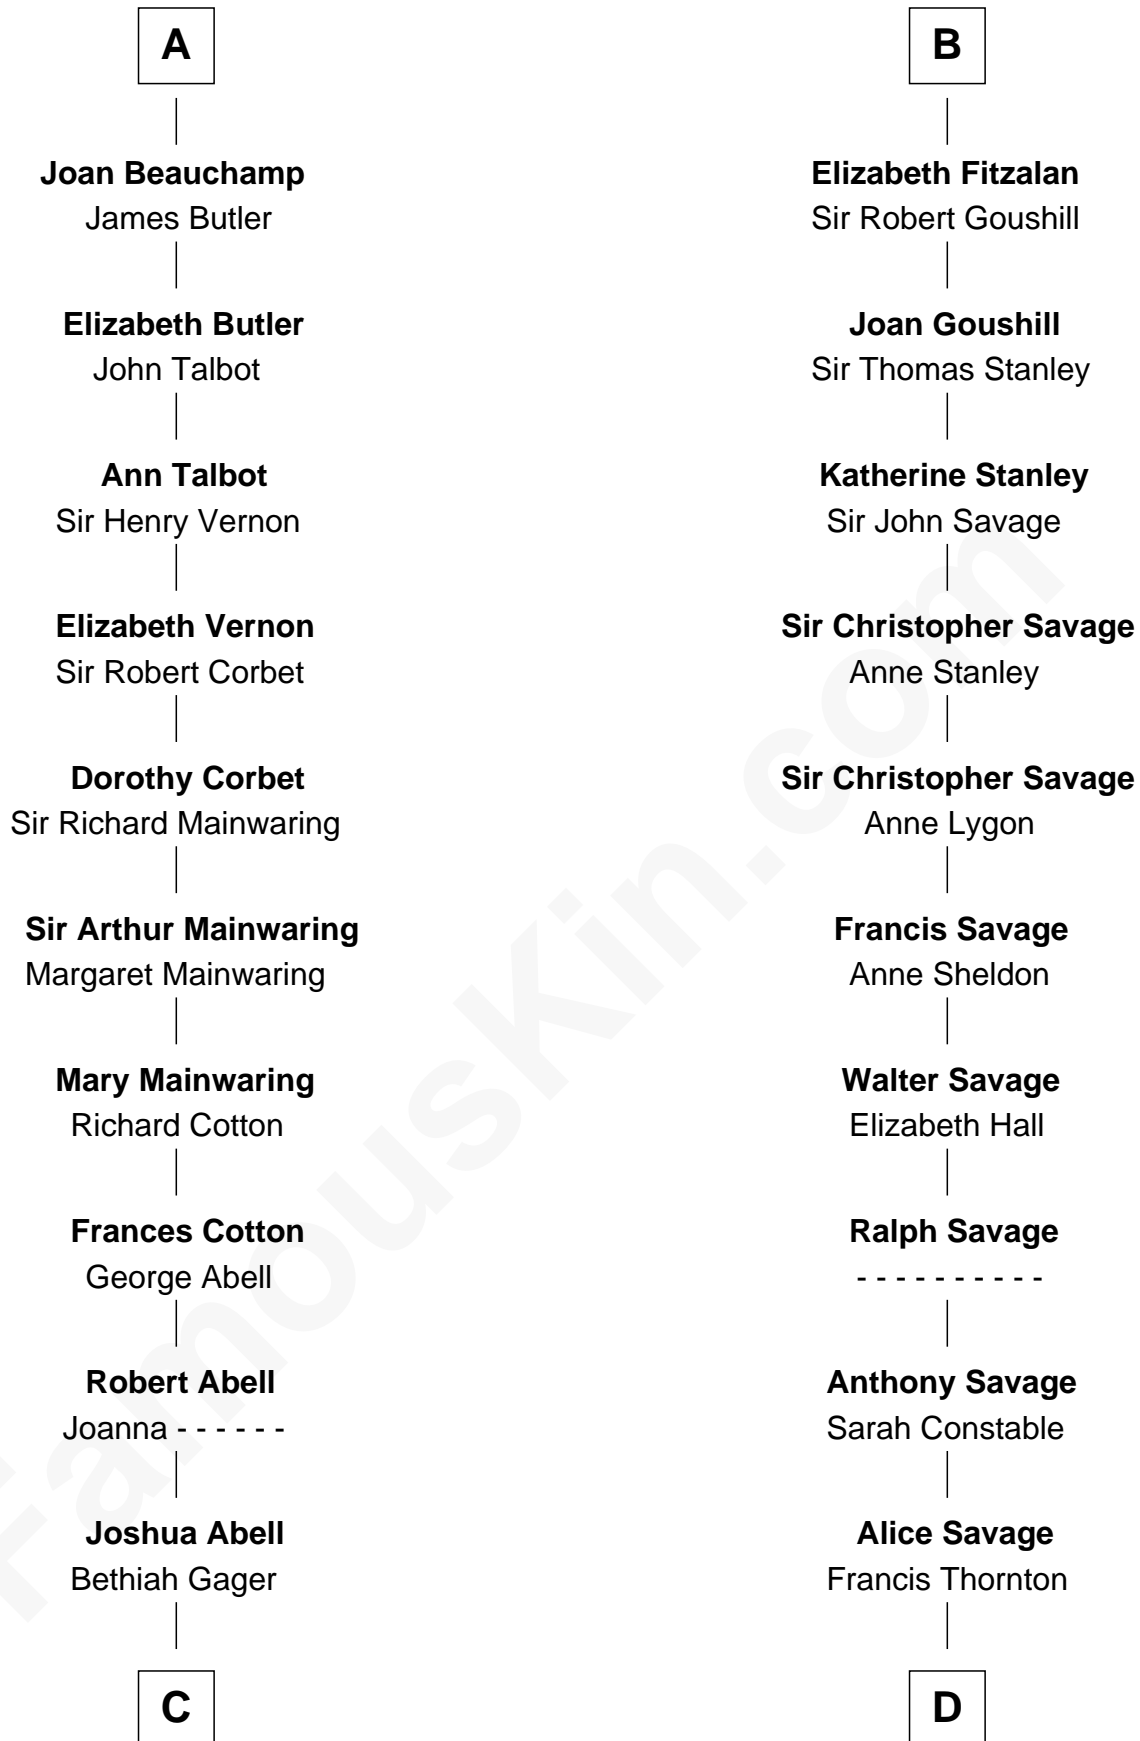

FamousKin.com Relationship Chart of

C. W. Post

Founder of Post Cereals

21st cousin of

Zachary Taylor

12th U.S. President

Humphrey IV de Bohun

Margaret of Scotland

C

Elizabeth Abell

John Lathrop

Azel Lathrop

Elizabeth Hyde

Erastus Lathrop

Sarah Bailey

Caroline Cushman Lathrop

William Strother

Sarah Bayly

Sarah Dabney Strother

Col. Richard Taylor

Zachary Taylor

12th U.S. President