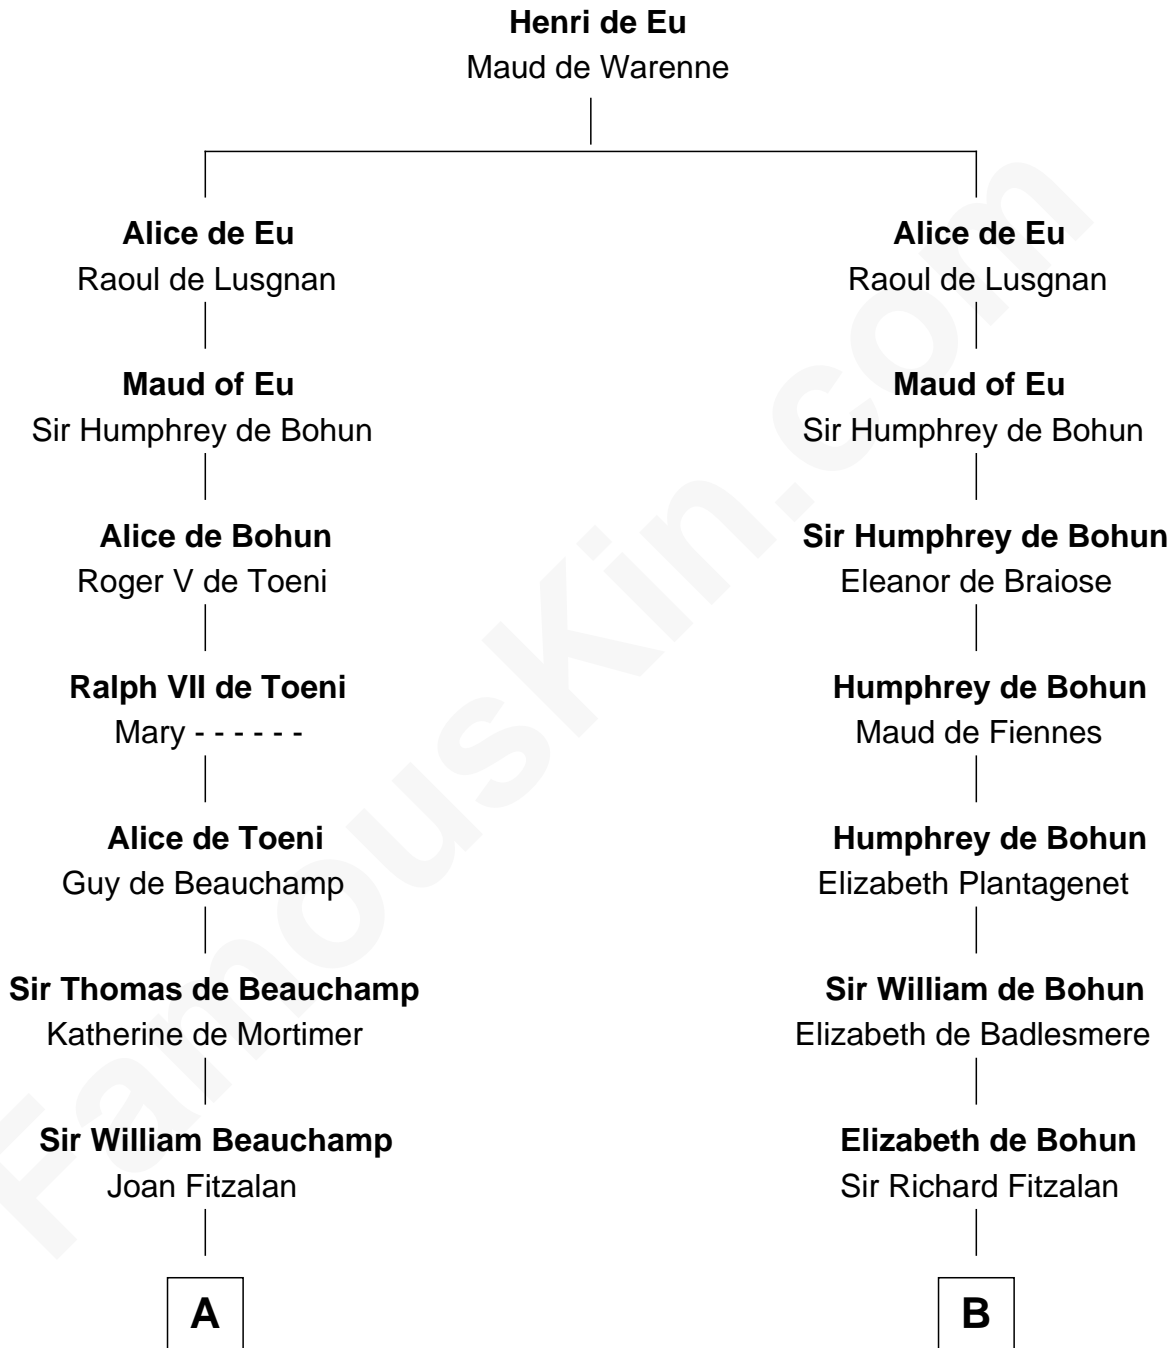

FamousKin.com Relationship Chart of

C. W. Post

Founder of Post Cereals

21st cousin of

Zachary Taylor

12th U.S. President

C

Elizabeth Abell

John Lathrop

Azel Lathrop

Elizabeth Hyde

Erastus Lathrop

Sarah Bailey

Caroline Cushman Lathrop

Charles Rollin Post

C. W. Post

Sarah Dabney Strother

Col. Richard Taylor

Zachary Taylor

12th U.S. President