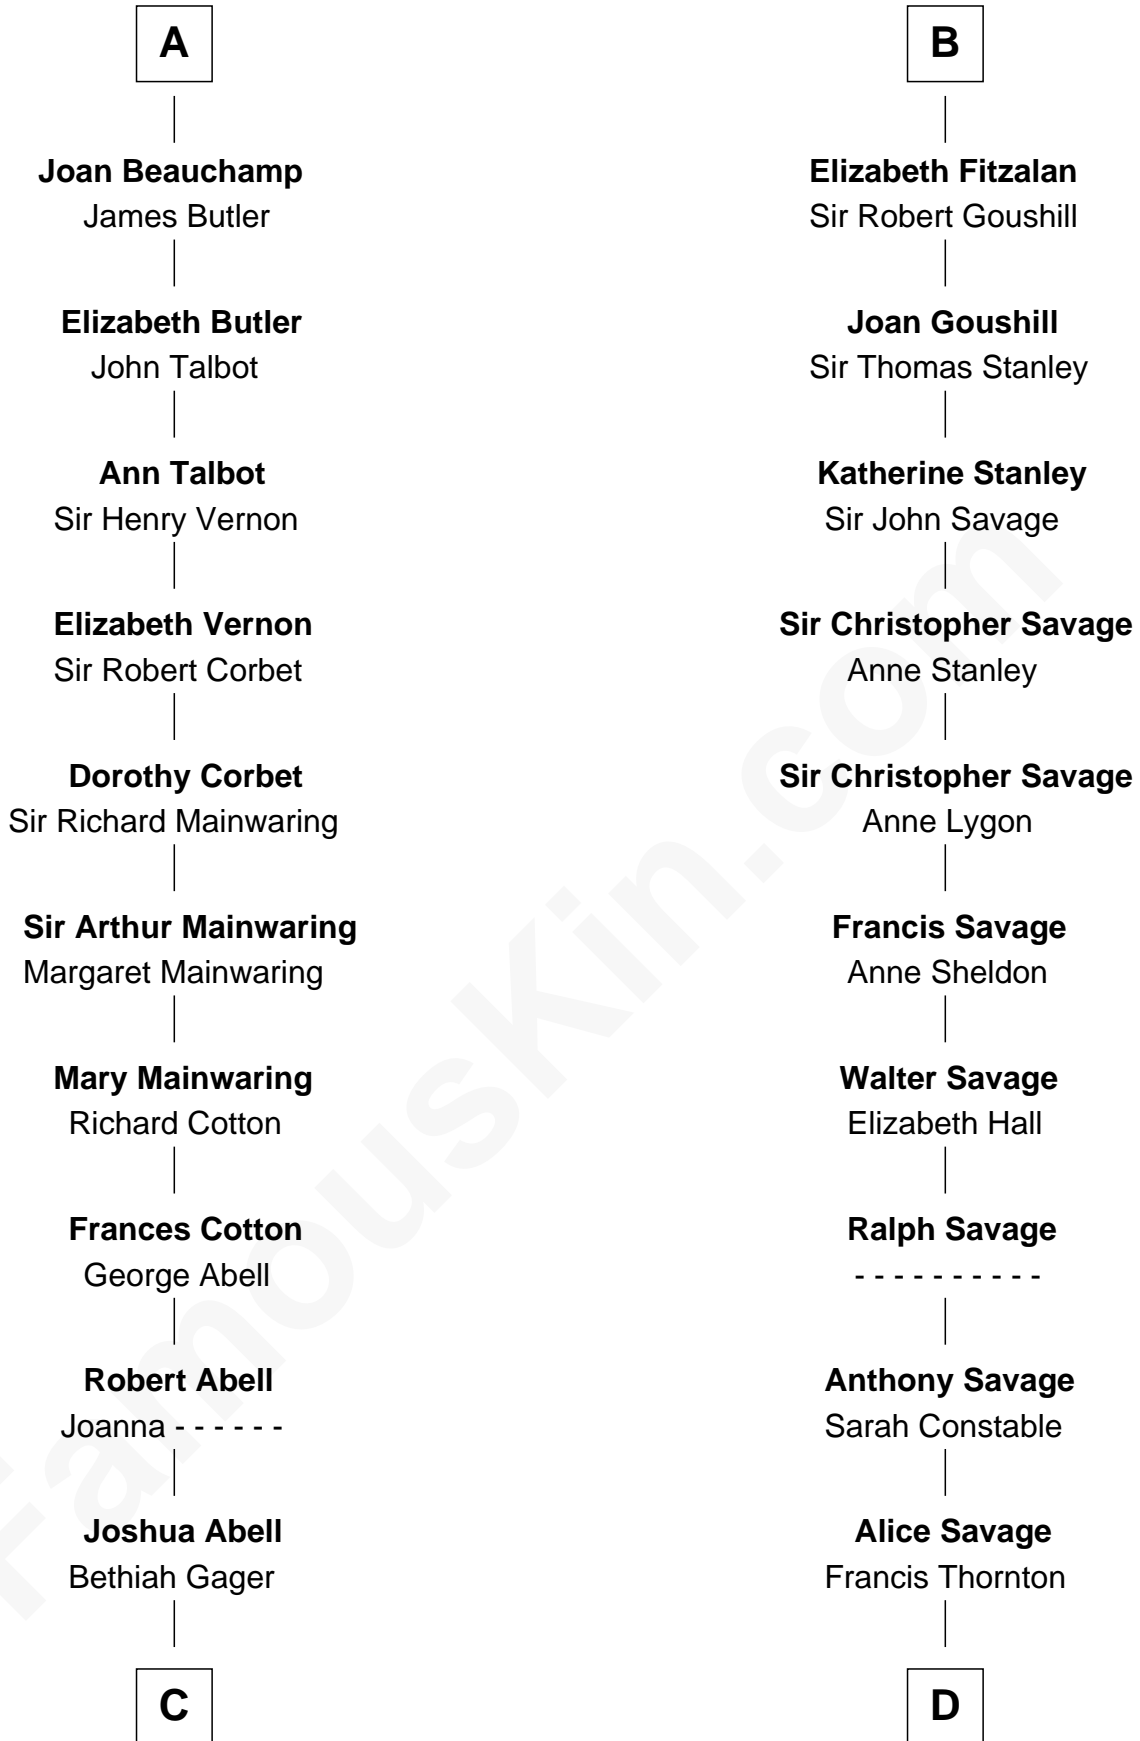

FamousKin.com Relationship Chart of

C. W. Post

Founder of Post Cereals

21st cousin of

Zachary Taylor

12th U.S. President

C

Elizabeth Abell

John Lathrop

Azel Lathrop

Elizabeth Hyde

Erastus Lathrop

Sarah Bailey

Caroline Cushman Lathrop

Charles Rollin Post

C. W. Post

Sarah Dabney Strother

Col. Richard Taylor

Zachary Taylor

12th U.S. President