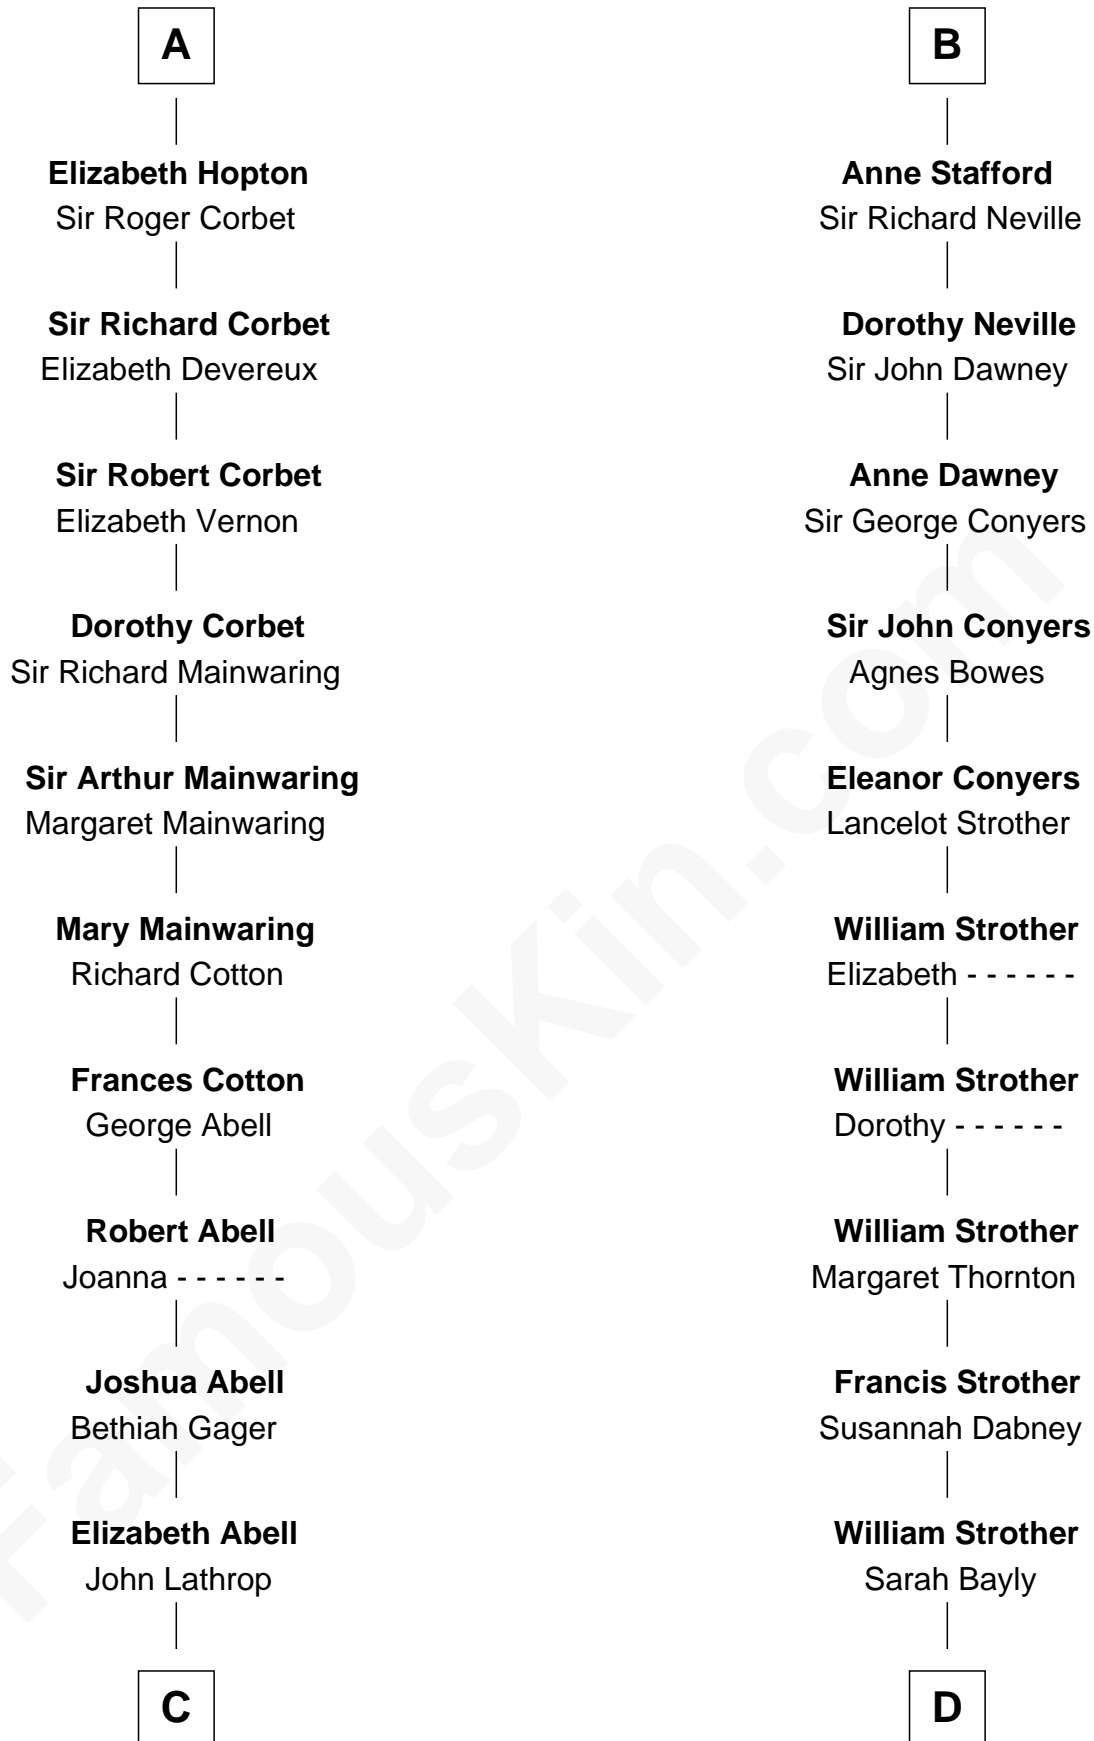

# FamousKin.com Relationship Chart of

**C. W. Post**

*Founder of Post Cereals*

18th cousin 2 times removed of

**Zachary Taylor**

*12th U.S. President*

**John de Botetourte**

Maud FitzThomas

**C**

**Azel Lathrop**  
Elizabeth Hyde

**Erastus Lathrop**  
Sarah Bailey

**Caroline Cushman Lathrop**  
Charles Rollin Post

**C. W. Post**  
*Founder of Post Cereals*

**D**

**Sarah Dabney Strother**  
Col. Richard Taylor

**Zachary Taylor**  
*12th U.S. President*

FamousKin.com