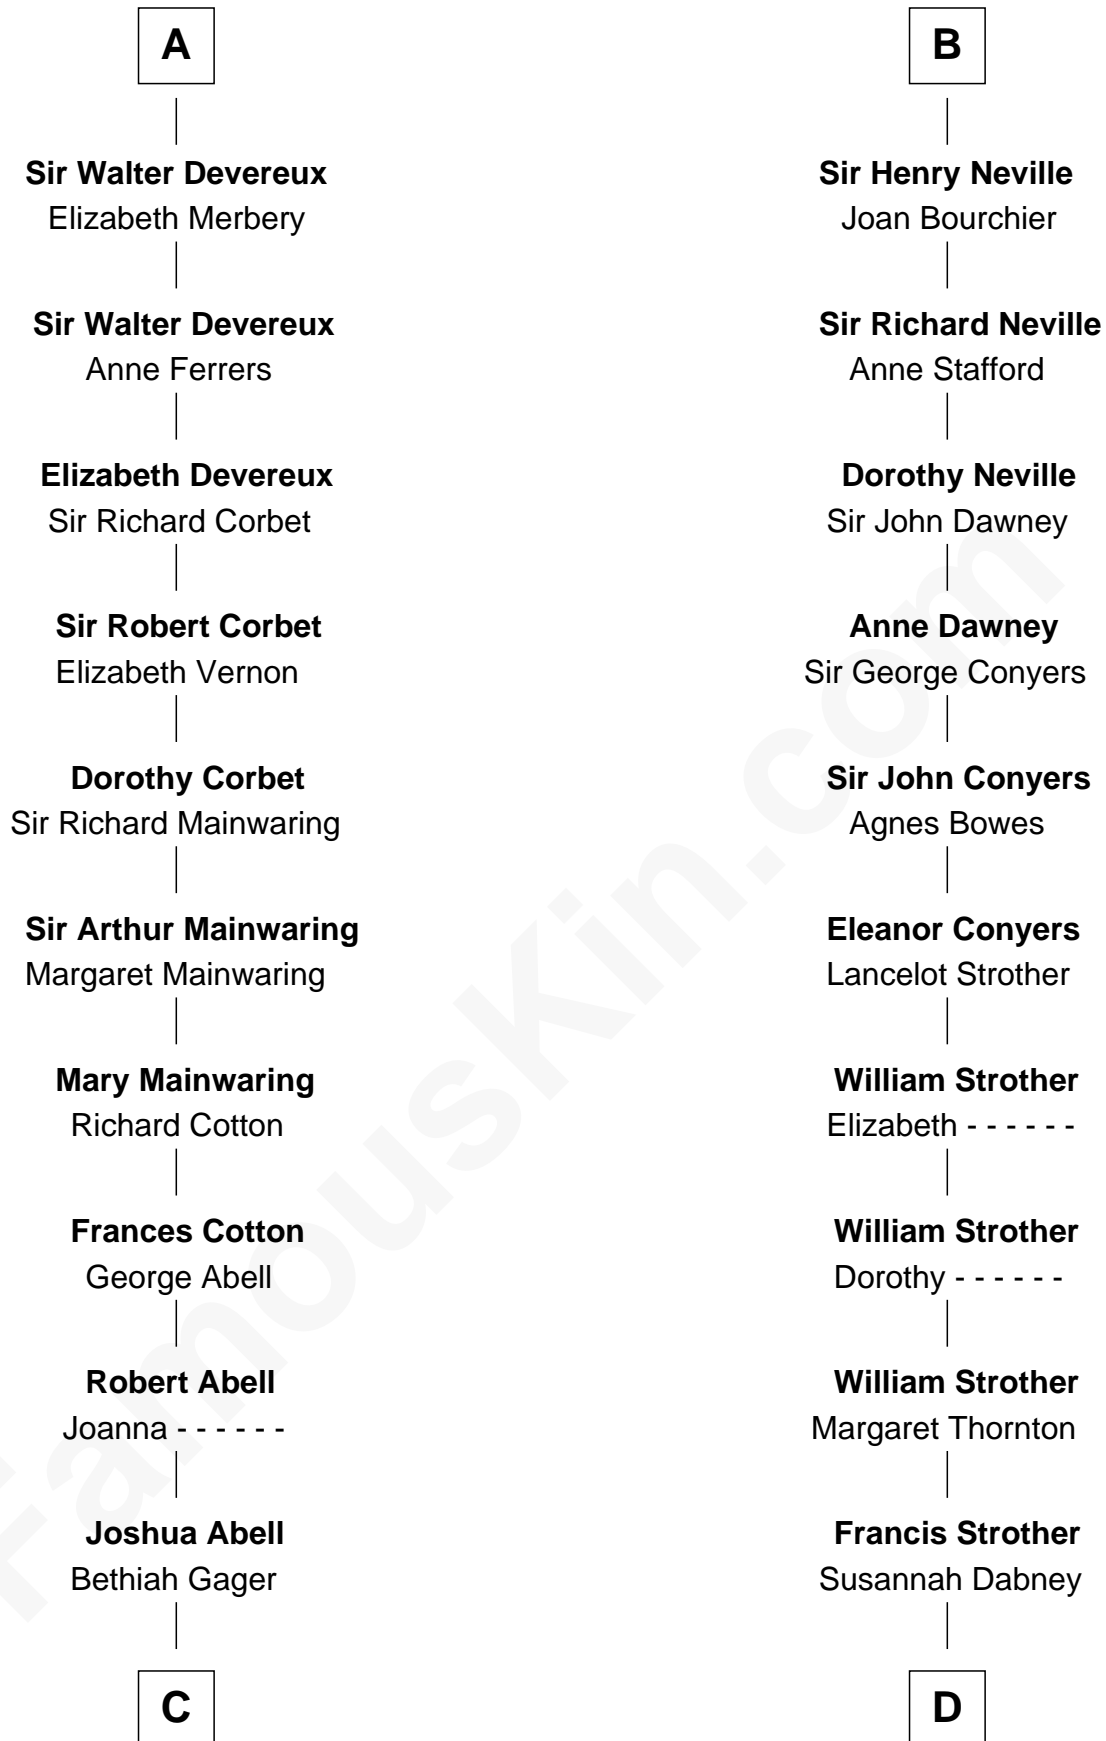

FamousKin.com Relationship Chart of

C. W. Post

Founder of Post Cereals

19th cousin 2 times removed of

Zachary Taylor

12th U.S. President

Jean de Brienne
Jeanne de Chateaudun

Blanche de Brienne
Sir William de Fiennes

George Neville
Elizabeth Beauchamp

B

C

Elizabeth Abell

John Lathrop

Azel Lathrop

Elizabeth Hyde

Erastus Lathrop