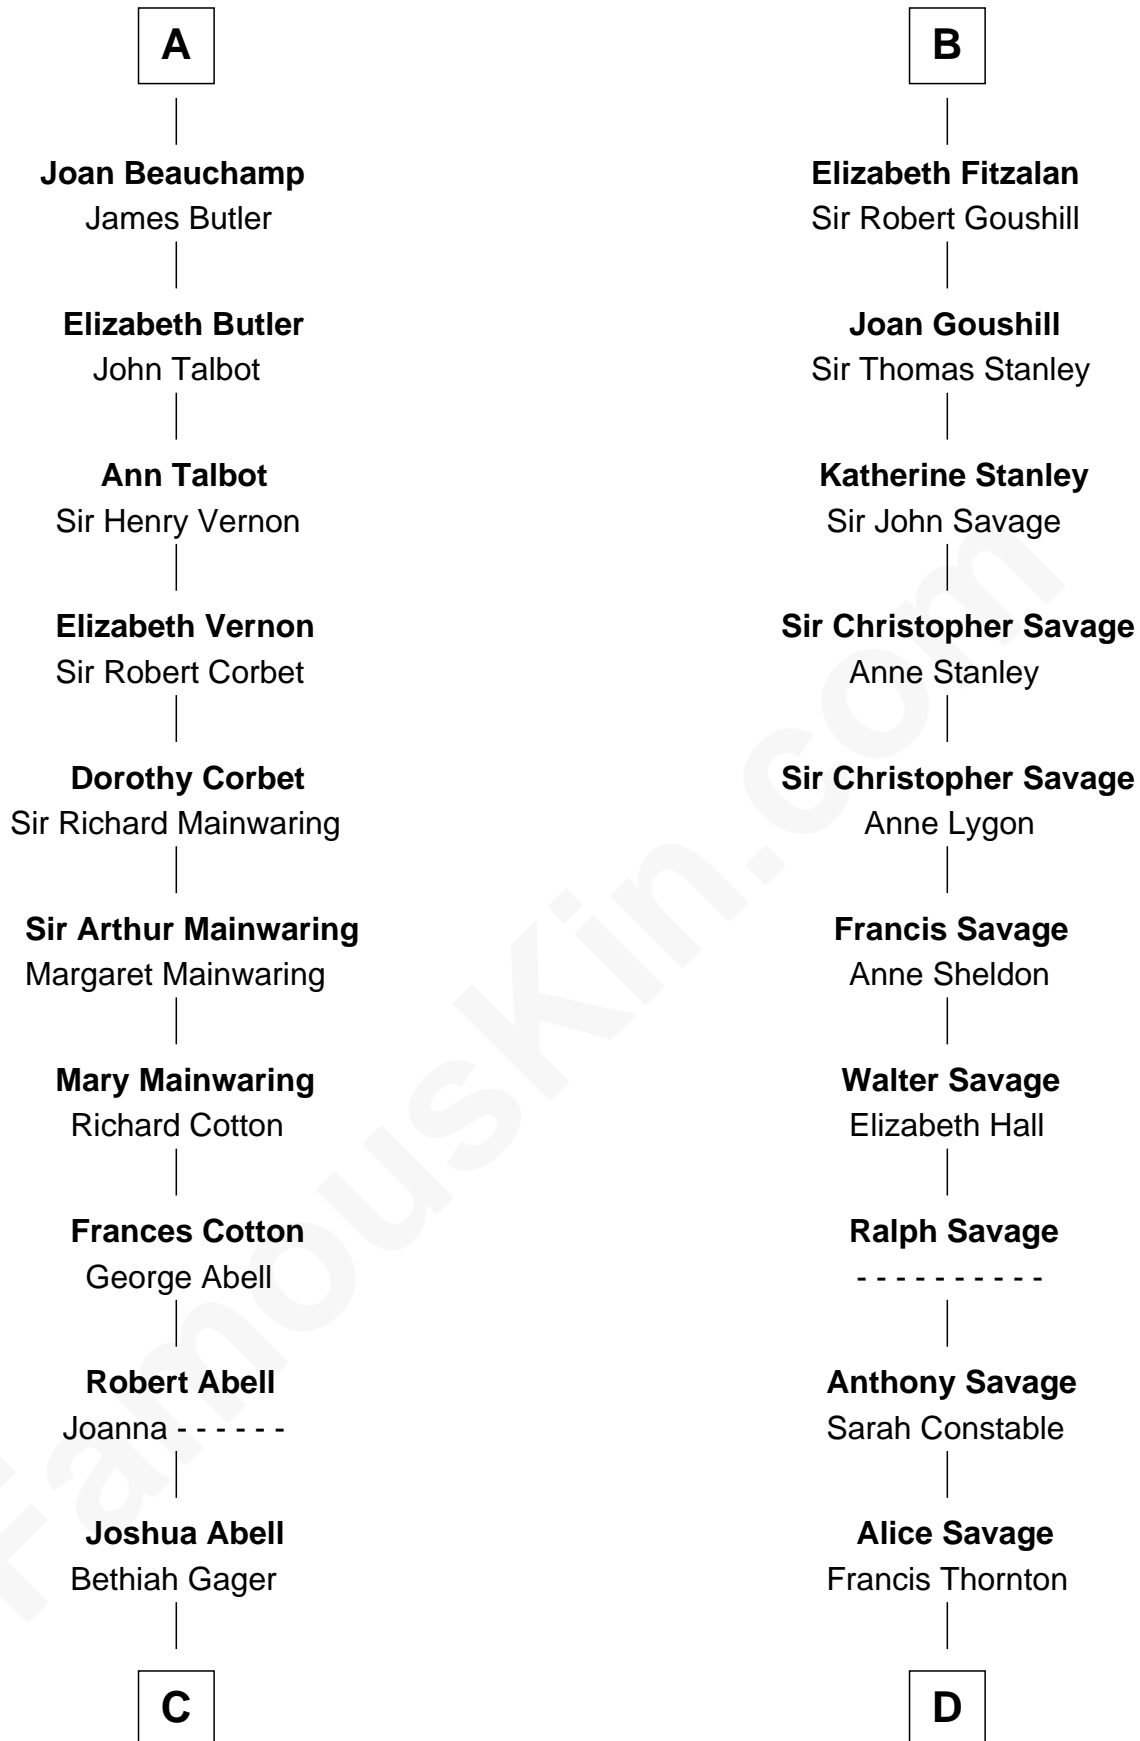

FamousKin.com Relationship Chart of

C. W. Post

Founder of Post Cereals

21st cousin of

Zachary Taylor

12th U.S. President

Hugues de Lusignan

Orengarde - - - - -

C

Elizabeth Abell

John Lathrop

Azel Lathrop

Elizabeth Hyde

Erastus Lathrop

Sarah Bailey

Caroline Cushman Lathrop

William Strother

Sarah Bayly

Sarah Dabney Strother

Col. Richard Taylor

Zachary Taylor

12th U.S. President