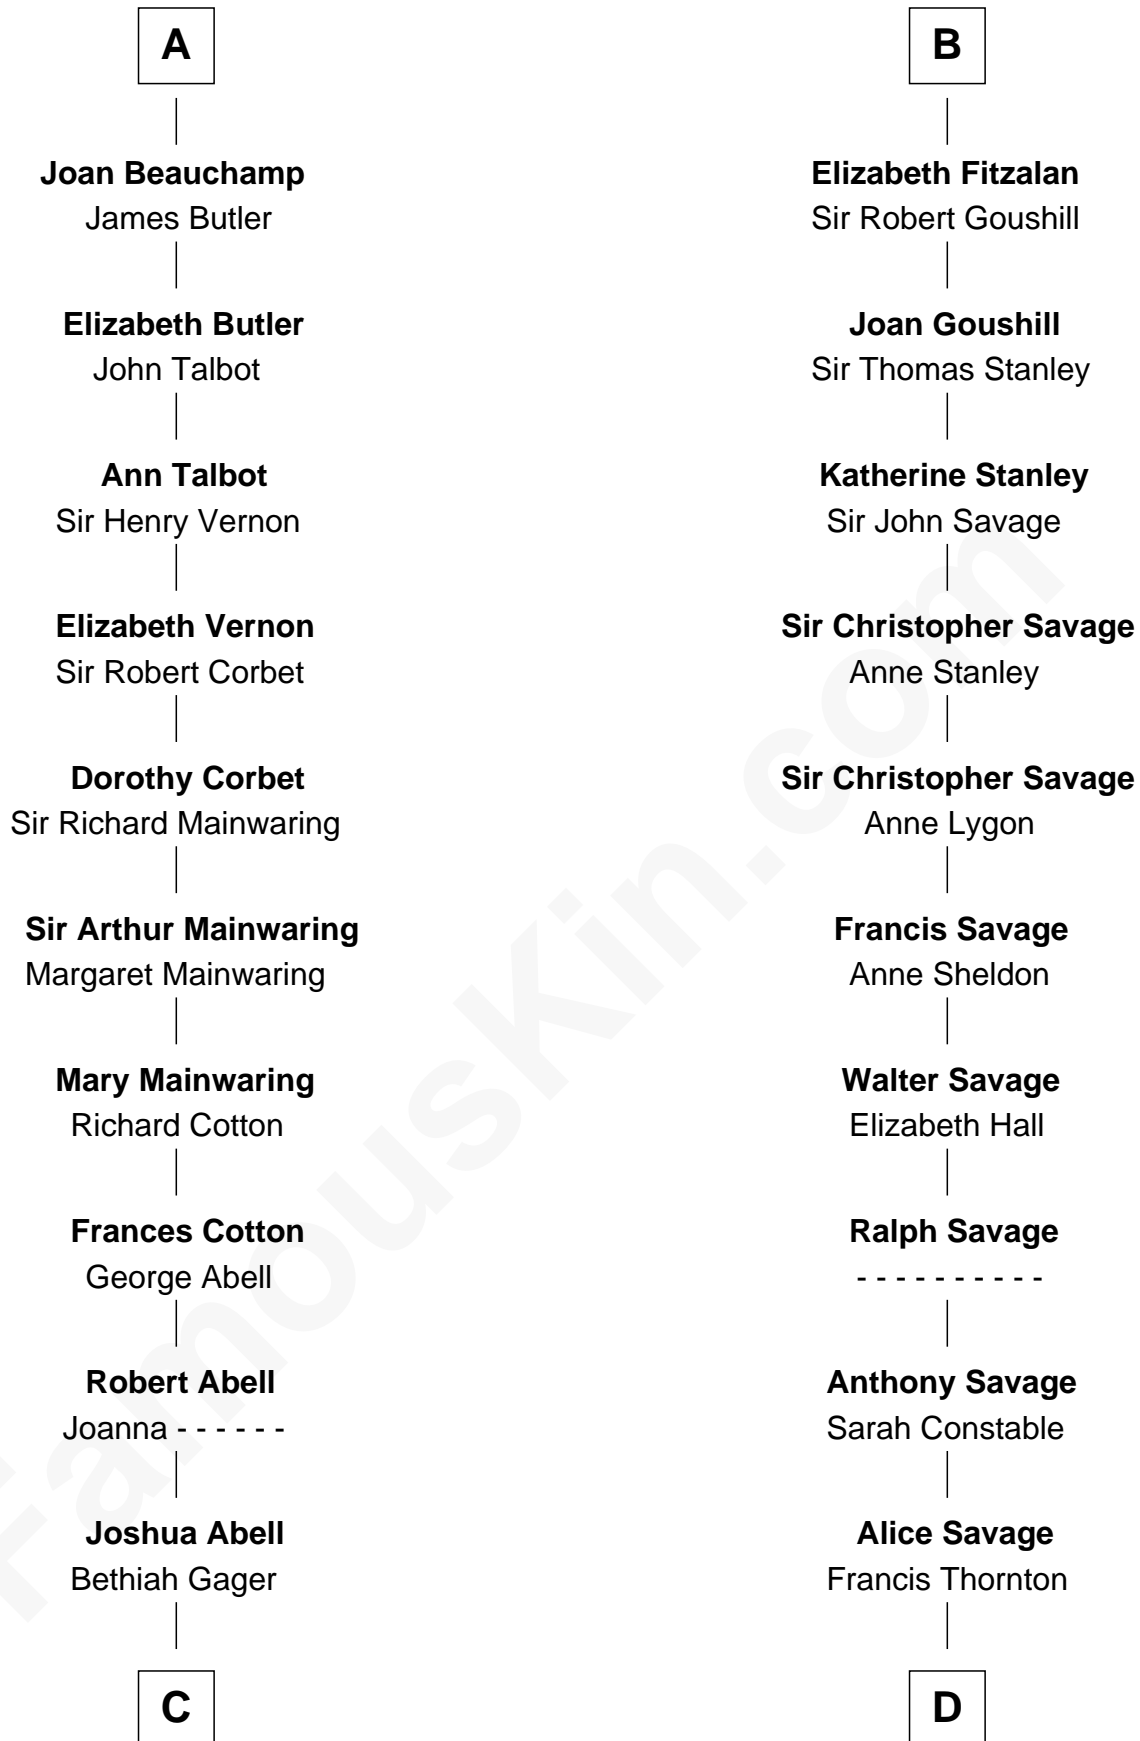

# FamousKin.com Relationship Chart of

**C. W. Post**

*Founder of Post Cereals*

21st cousin of

**Zachary Taylor**

*12th U.S. President*

**C**

**Elizabeth Abell**

John Lathrop

**Azel Lathrop**

Elizabeth Hyde

**Erastus Lathrop**

Sarah Bailey

**Caroline Cushman Lathrop**

Charles Rollin Post

**C. W. Post**

*Founder of Post Cereals*

**D**

**Margaret Thornton**

William Strother

**Francis Strother**

Susannah Dabney

**William Strother**

Sarah Bayly

**Sarah Dabney Strother**

Col. Richard Taylor

**Zachary Taylor**

*12th U.S. President*