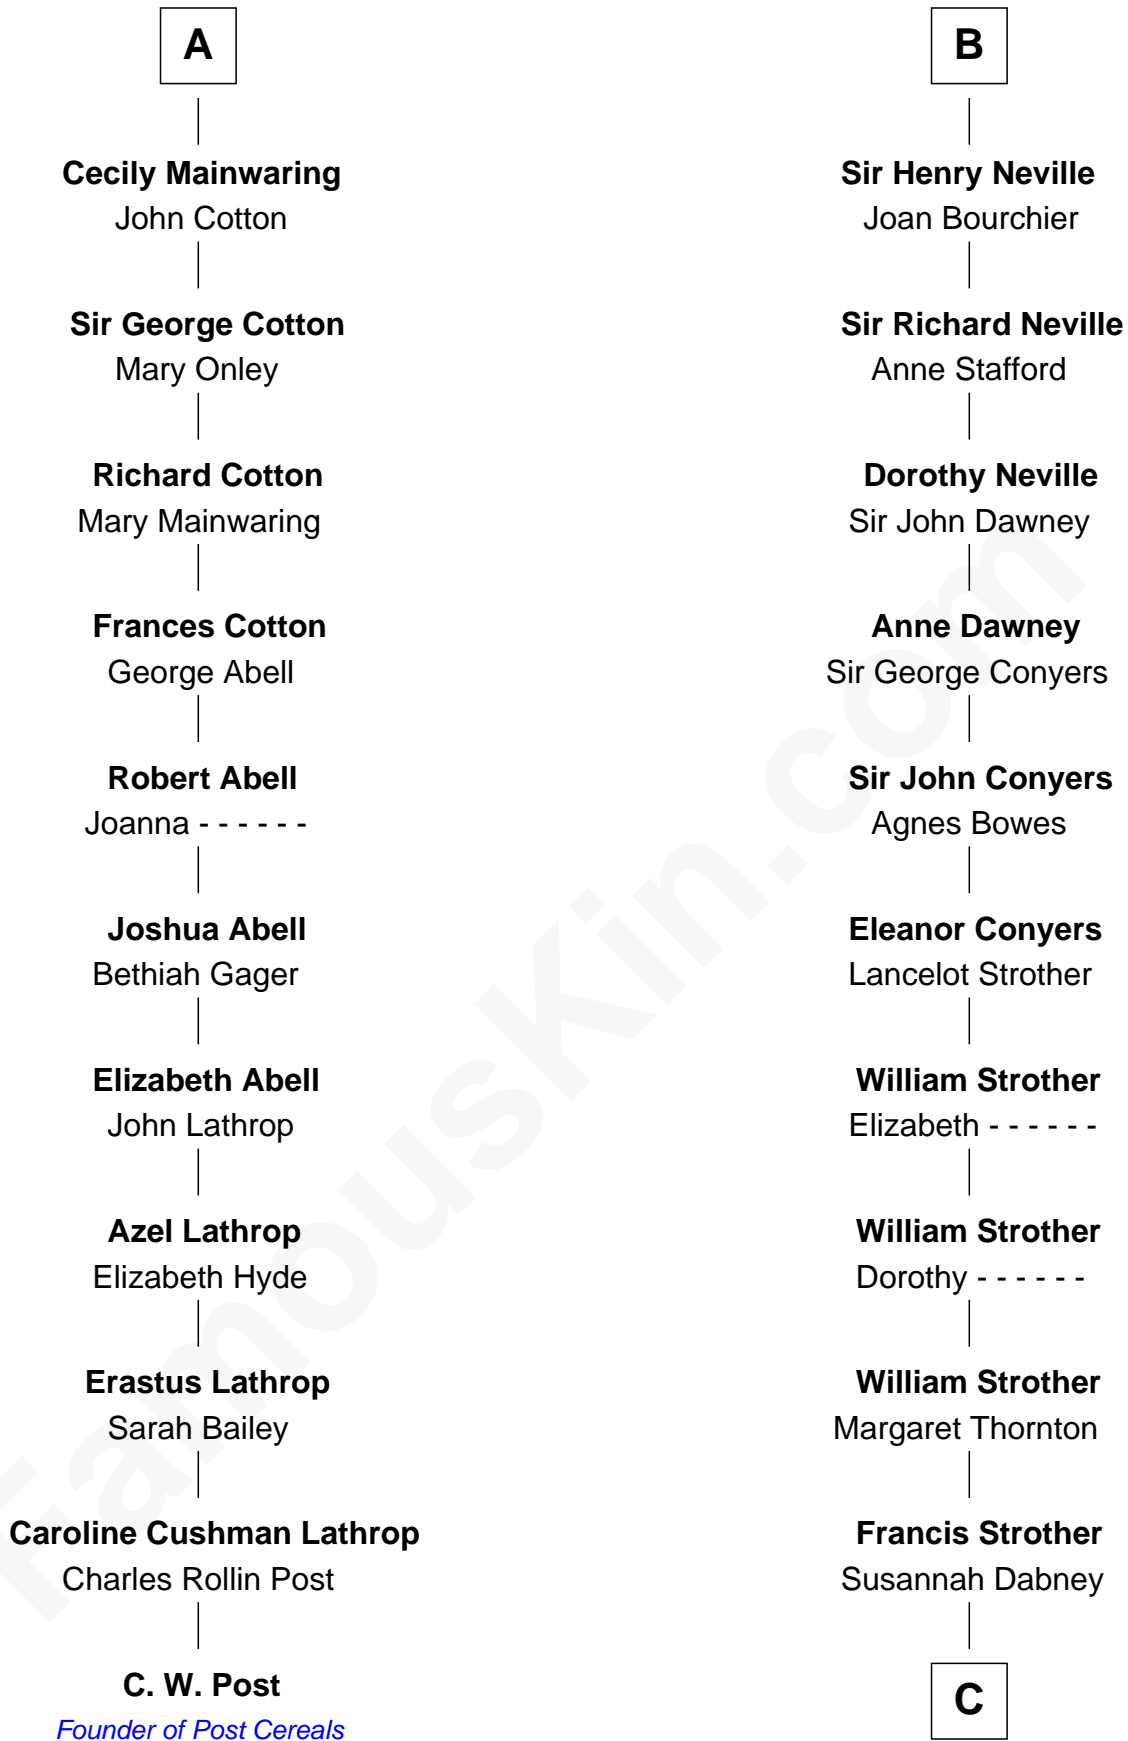

# FamousKin.com Relationship Chart of

**C. W. Post**

*Founder of Post Cereals*

17th cousin 2 times removed of

**Zachary Taylor**

*12th U.S. President*

**Sir Roger de Quincy**

Helen of Galloway

**C**

**William Strother**

Sarah Bayly

**Sarah Dabney Strother**

Col. Richard Taylor

**Zachary Taylor**

*12th U.S. President*

FamousKin.com