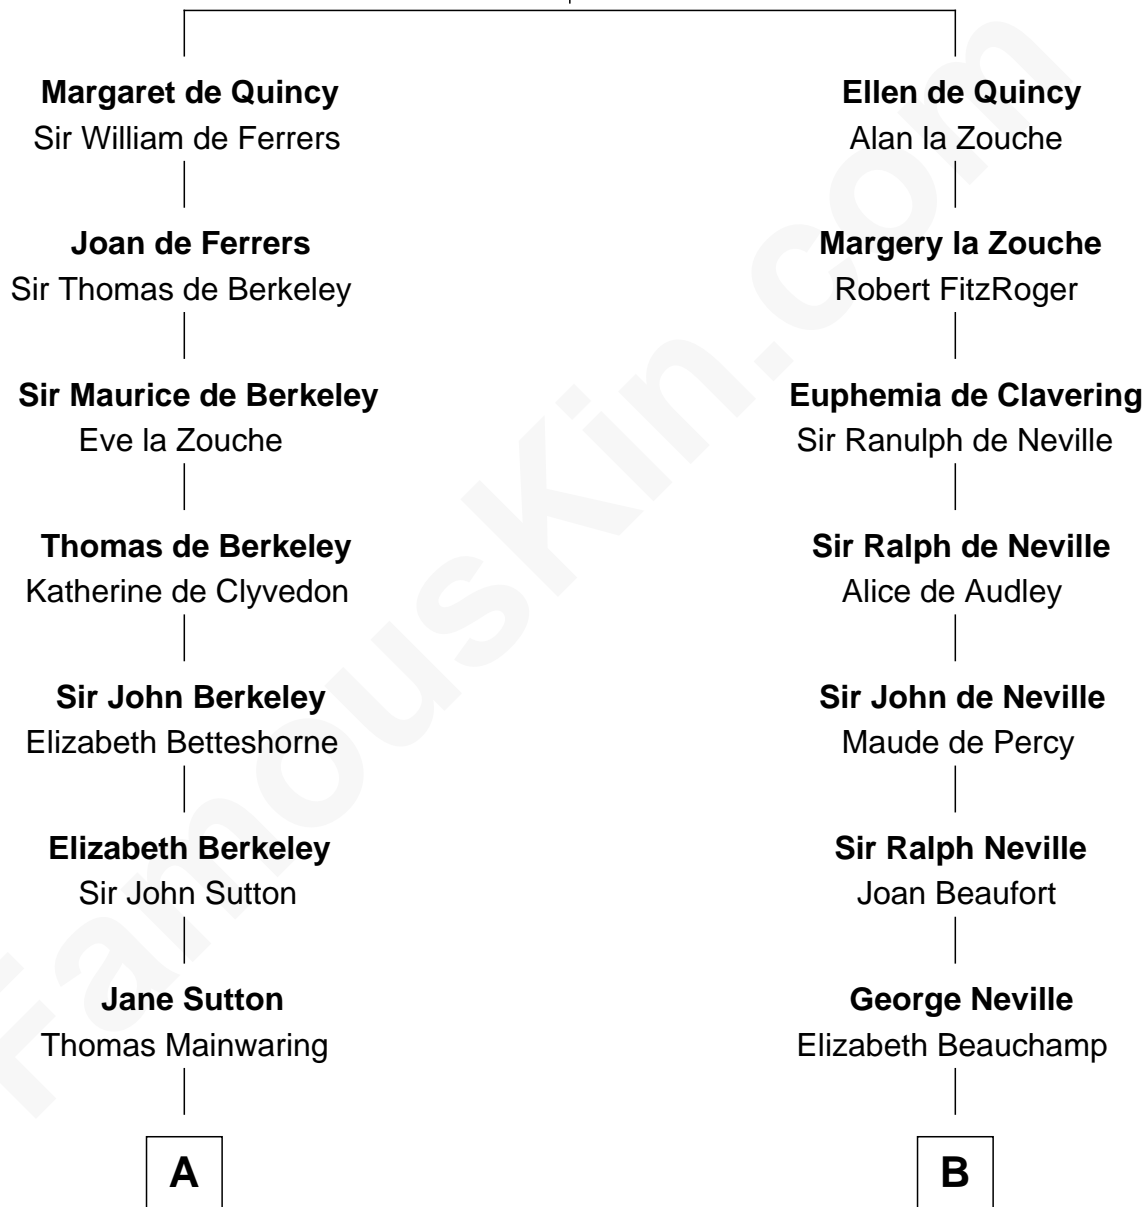

# FamousKin.com Relationship Chart of

**C. W. Post**

*Founder of Post Cereals*

17th cousin 2 times removed of

**Zachary Taylor**

*12th U.S. President*

**Sir Roger de Quincy**

Helen of Galloway

**C**

**William Strother**

Sarah Bayly

**Sarah Dabney Strother**

Col. Richard Taylor

**Zachary Taylor**

*12th U.S. President*

FamousKin.com