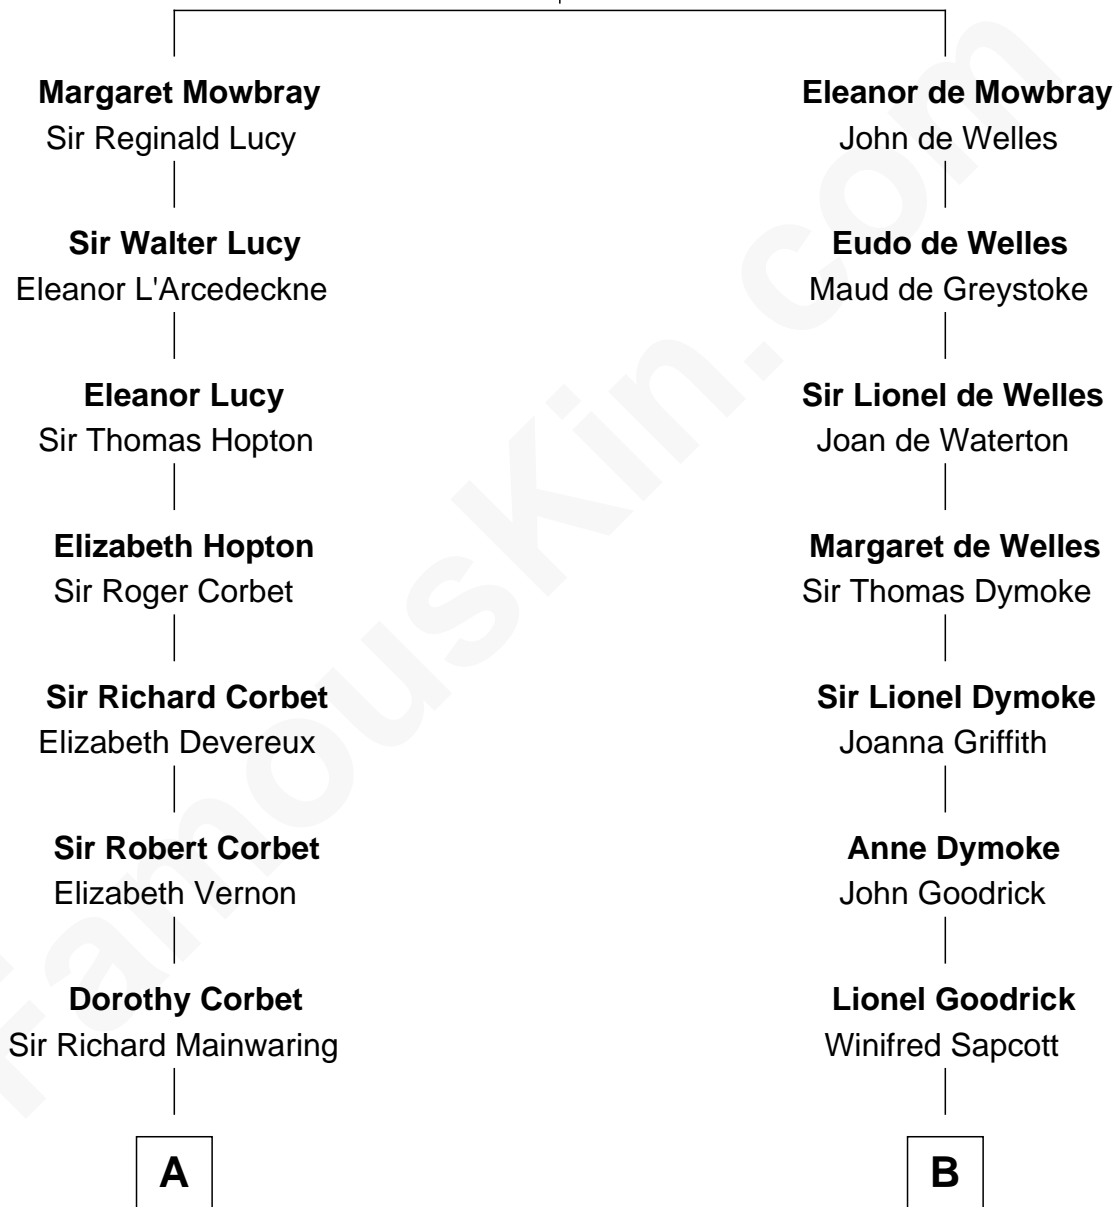

FamousKin.com Relationship Chart of

C. W. Post

Founder of Post Cereals

16th cousin 4 times removed of

Dave Cowens

NBA Hall of Famer

John de Mowbray
Elizabeth de Segrave

C