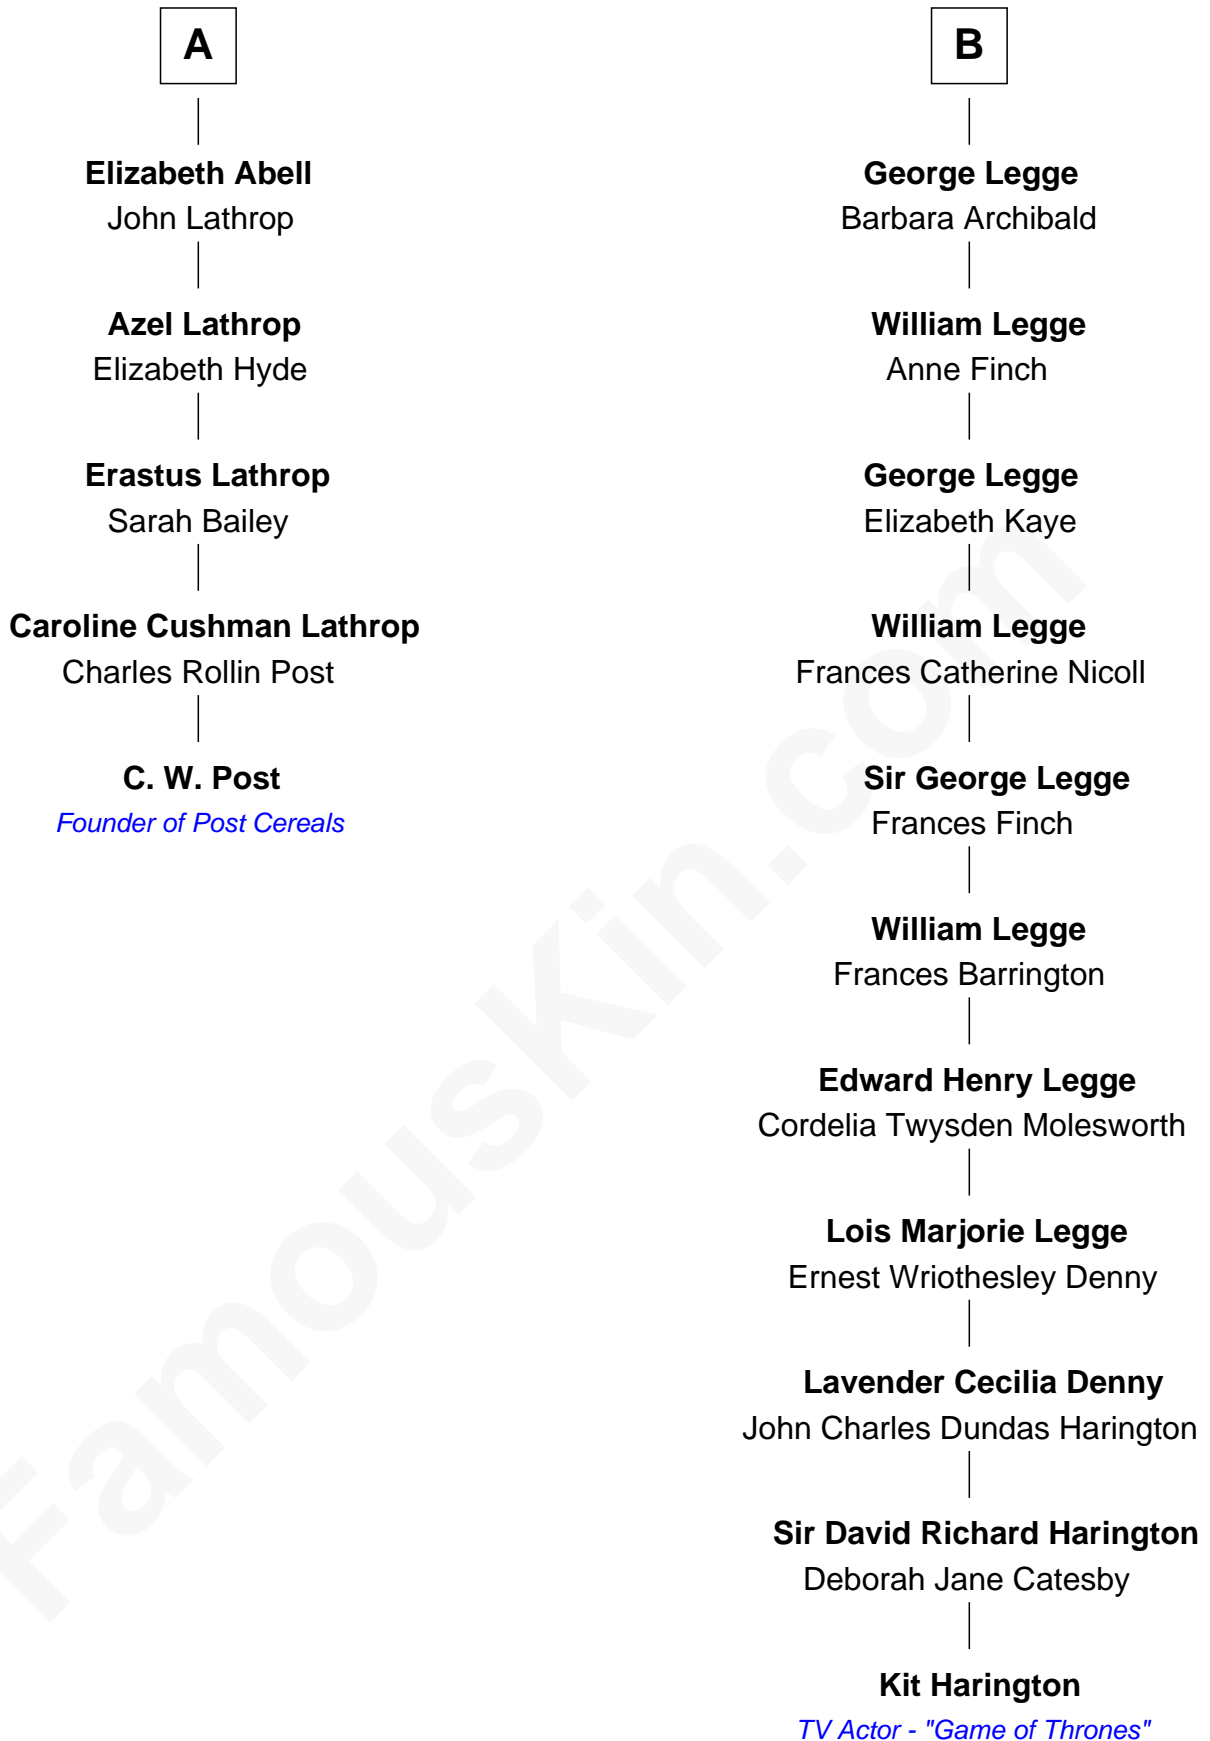

# FamousKin.com Relationship Chart of

**C. W. Post**

*Founder of Post Cereals*

11th cousin 6 times removed of

**Kit Harington**

*TV Actor - "Game of Thrones"*

**Sir John Sutton**  
Elizabeth Berkeley

**Jane Sutton**  
Thomas Mainwaring

**Cecily Mainwaring**  
John Cotton

**Sir George Cotton**  
Mary Onley

**Richard Cotton**  
Mary Mainwaring

**Frances Cotton**  
George Abell

**Robert Abell**  
Joanna - - - - -

**Joshua Abell**  
Bethiah Gager

**A**

**Sir Edmund Sutton**  
Joyce Tiptoft

**Sir John Sutton**  
Anne Clarell

**Margaret Sutton**  
John Butler

**William Butler**  
Margaret Greeke

**Margaret Butler**  
Lawrence Washington

**Sir William Washington**  
Anne Villiers

**Elizabeth Washington**  
Col. William Legge

**B**

Kit Harington photo by [Gage Skidmore](#) [\(CC BY-SA 2.0\)](#)