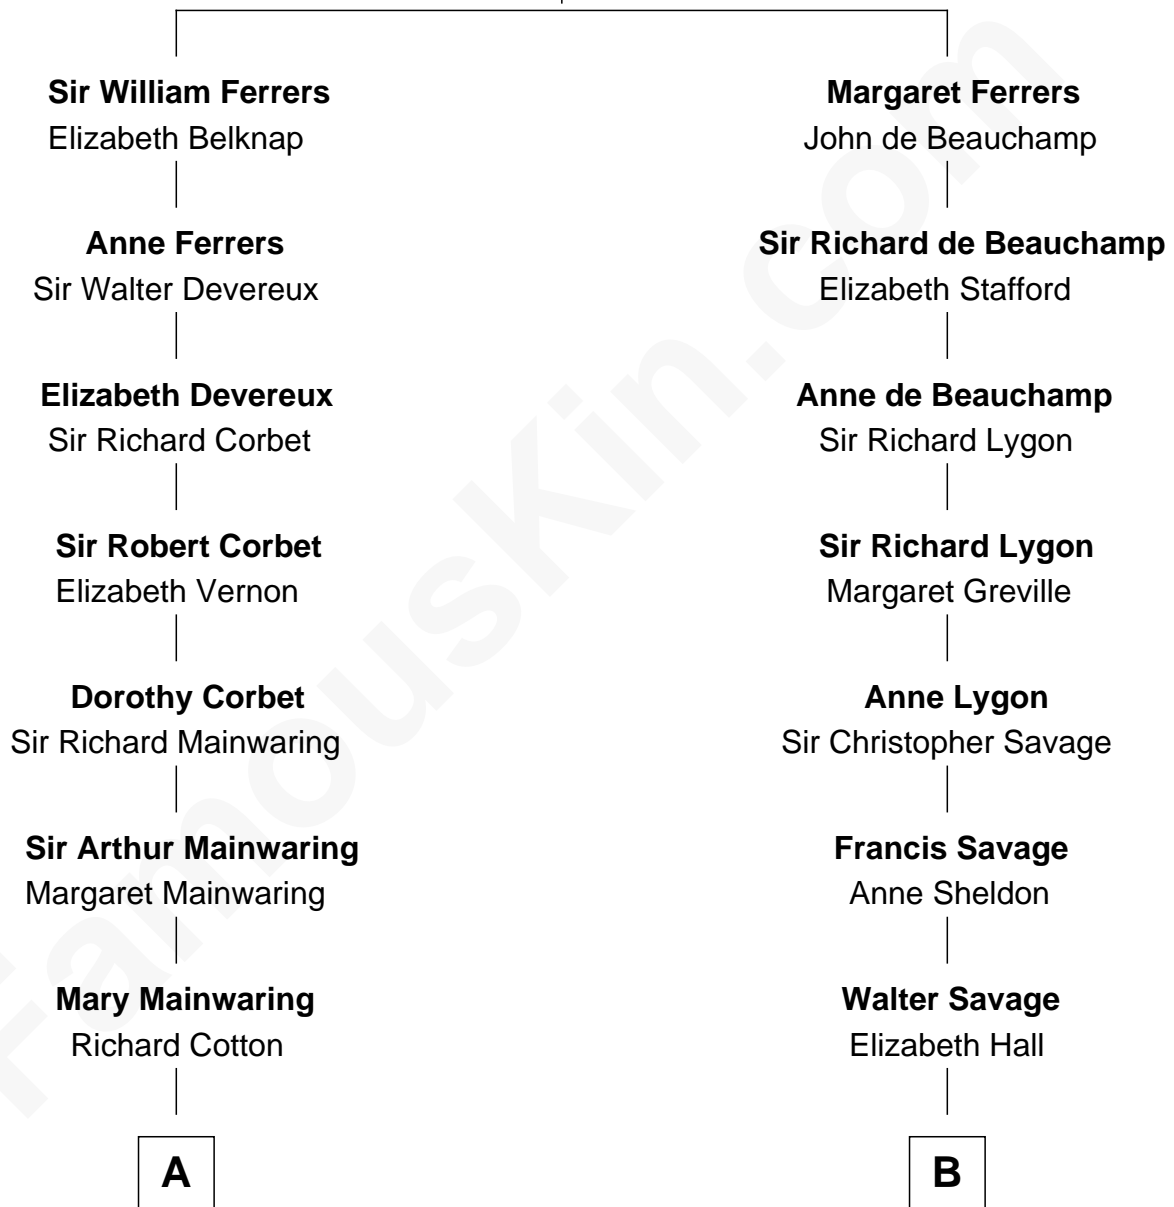

FamousKin.com Relationship Chart of

C. W. Post

Founder of Post Cereals

14th cousin 4 times removed of

William H. Macy

TV and Movie Actor

Sir Edmund Ferrers

Ellen Roche

C

Lois Elizabeth Overstreet

William Hall Macy

William H. Macy

TV and Movie Actor

FamousKin.com