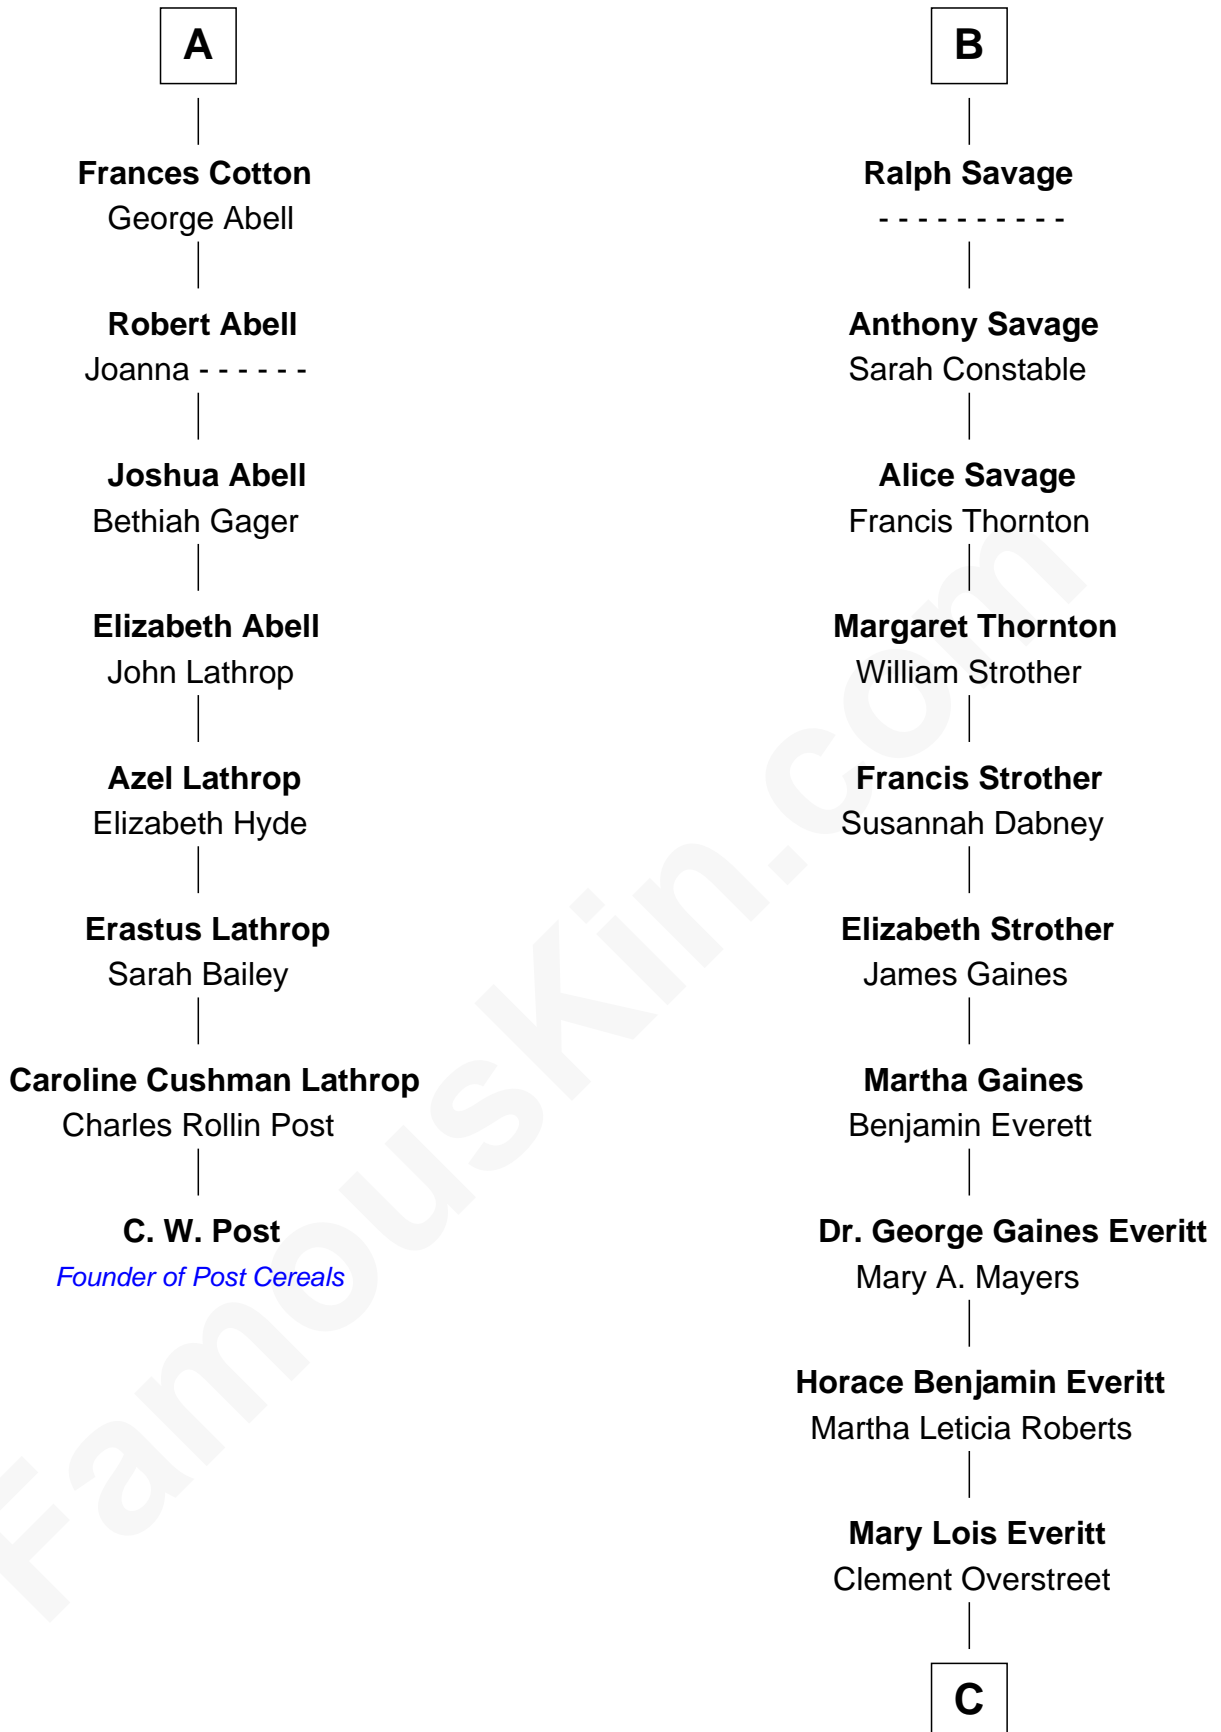

FamousKin.com Relationship Chart of

C. W. Post

Founder of Post Cereals

14th cousin 4 times removed of

William H. Macy

TV and Movie Actor

Sir Edmund Ferrers

Ellen Roche