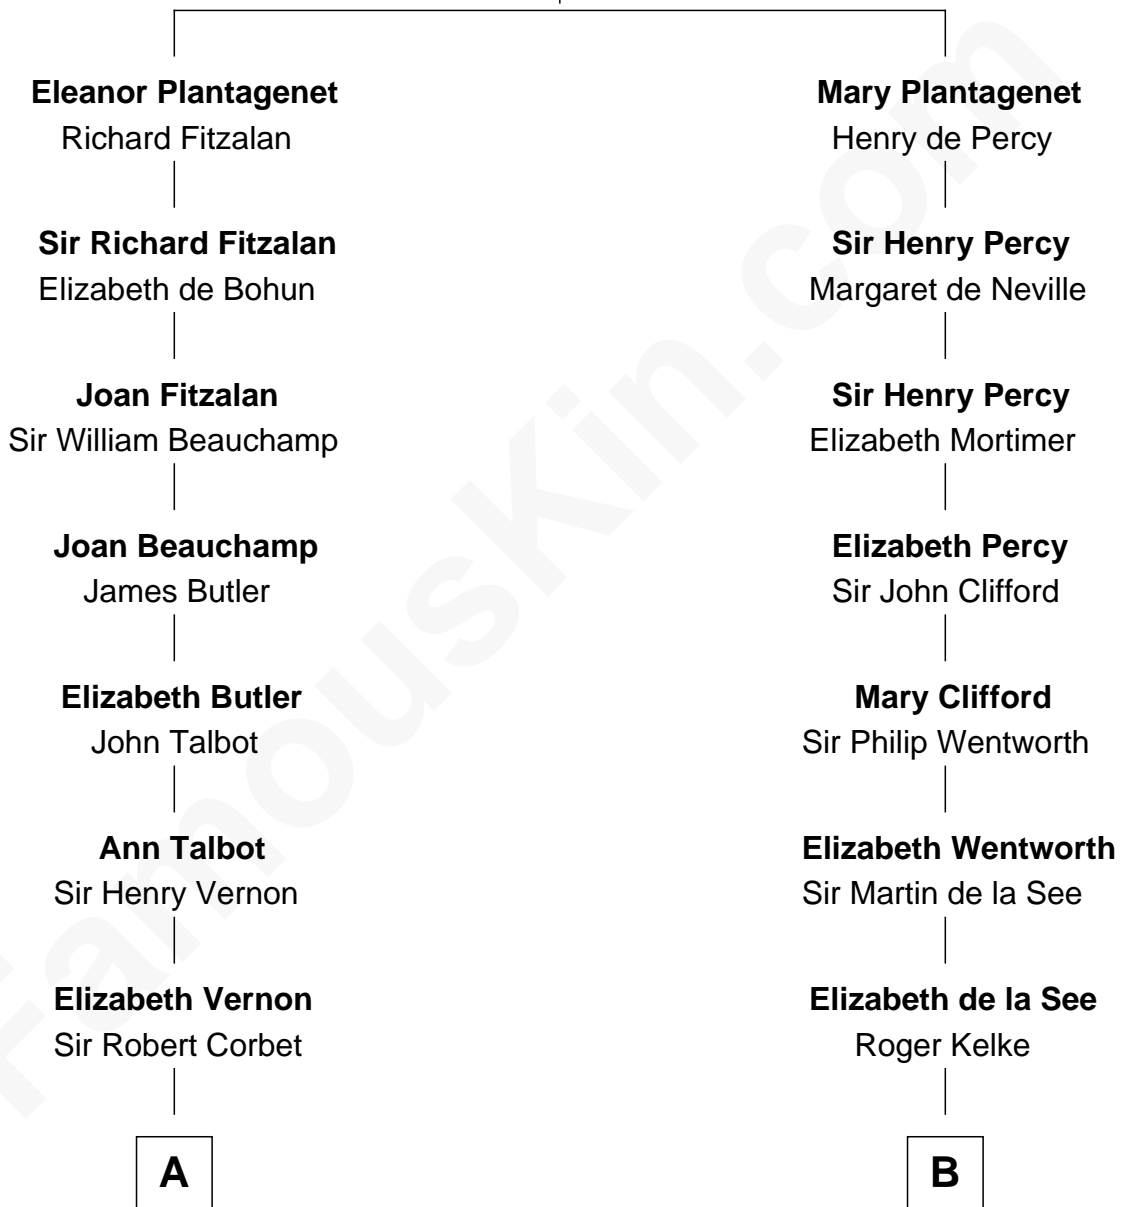

FamousKin.com Relationship Chart of

C. W. Post

Founder of Post Cereals

17th cousin 3 times removed of

Harper Lee

Author of To Kill a Mockingbird

Henry Plantagenet
Maud de Chaworth

C