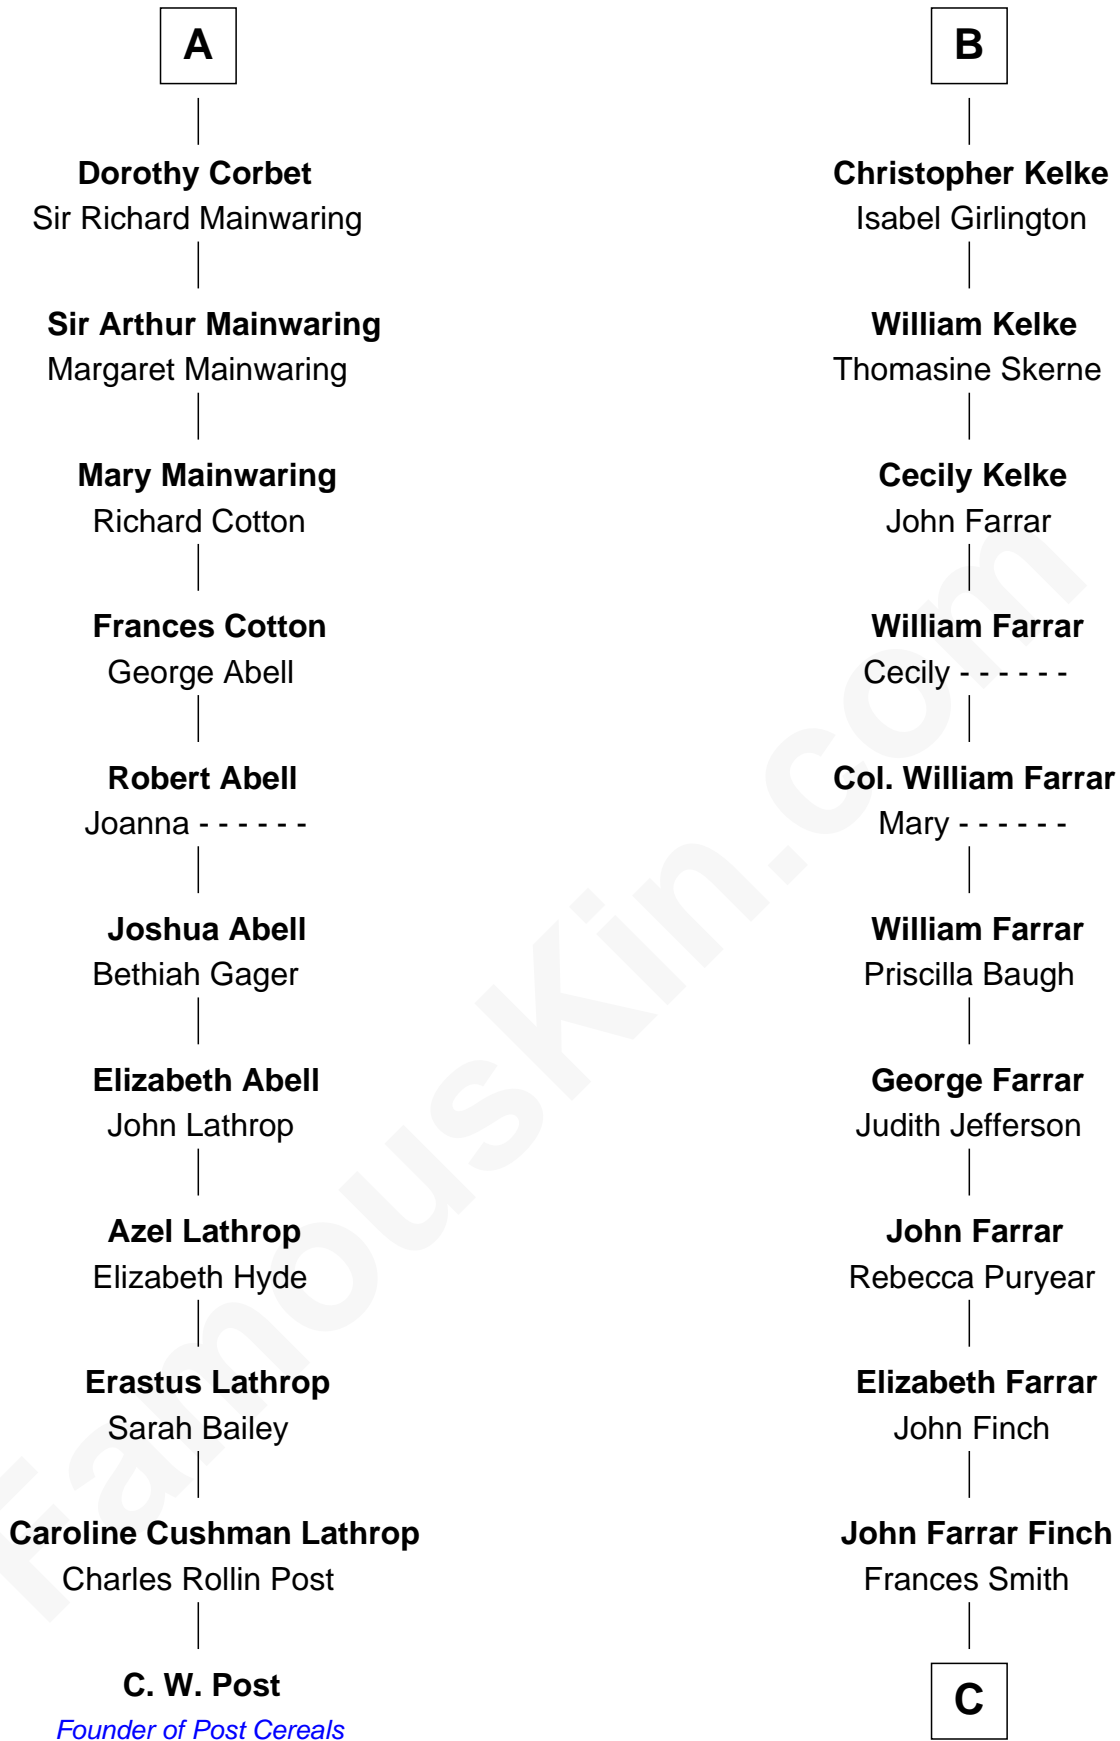

FamousKin.com Relationship Chart of

C. W. Post

Founder of Post Cereals

17th cousin 3 times removed of

Harper Lee

Author of To Kill a Mockingbird

Henry Plantagenet
Maud de Chaworth

C