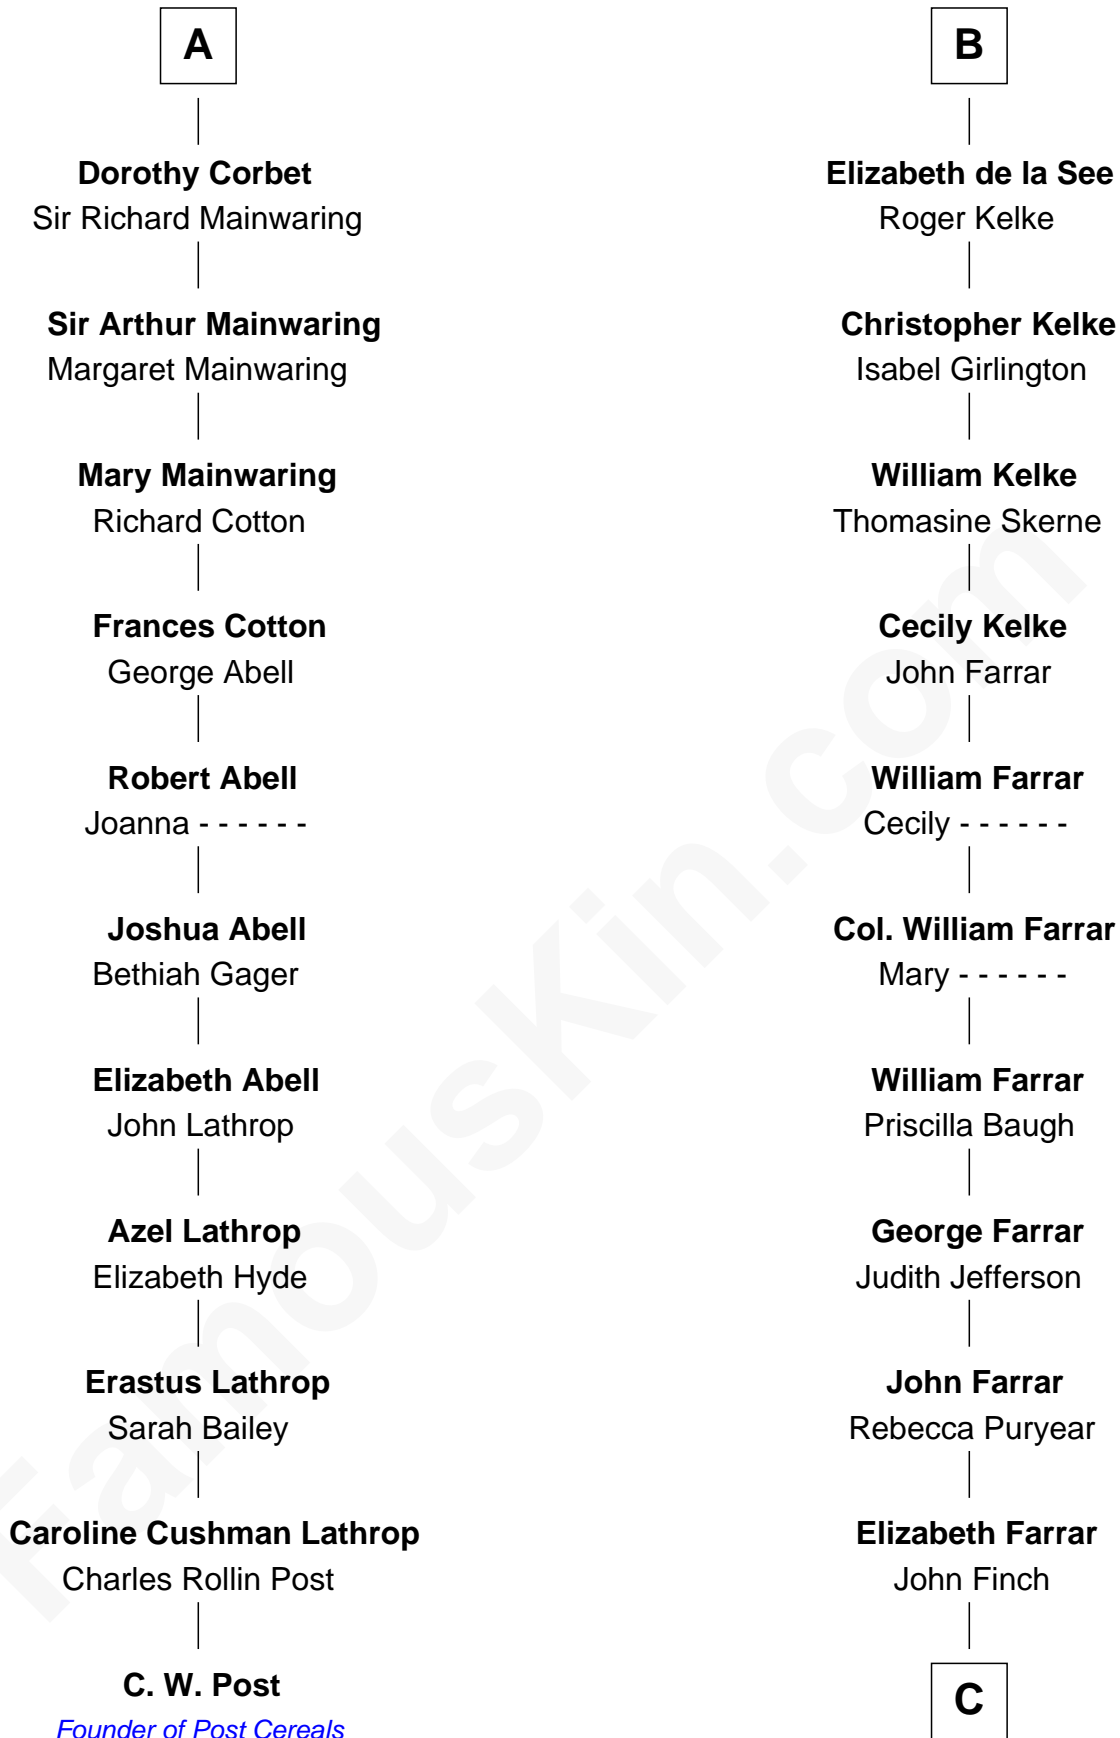

FamousKin.com Relationship Chart of

C. W. Post

Founder of Post Cereals

17th cousin 4 times removed of

Harper Lee

Author of To Kill a Mockingbird

C

John Farrar Finch