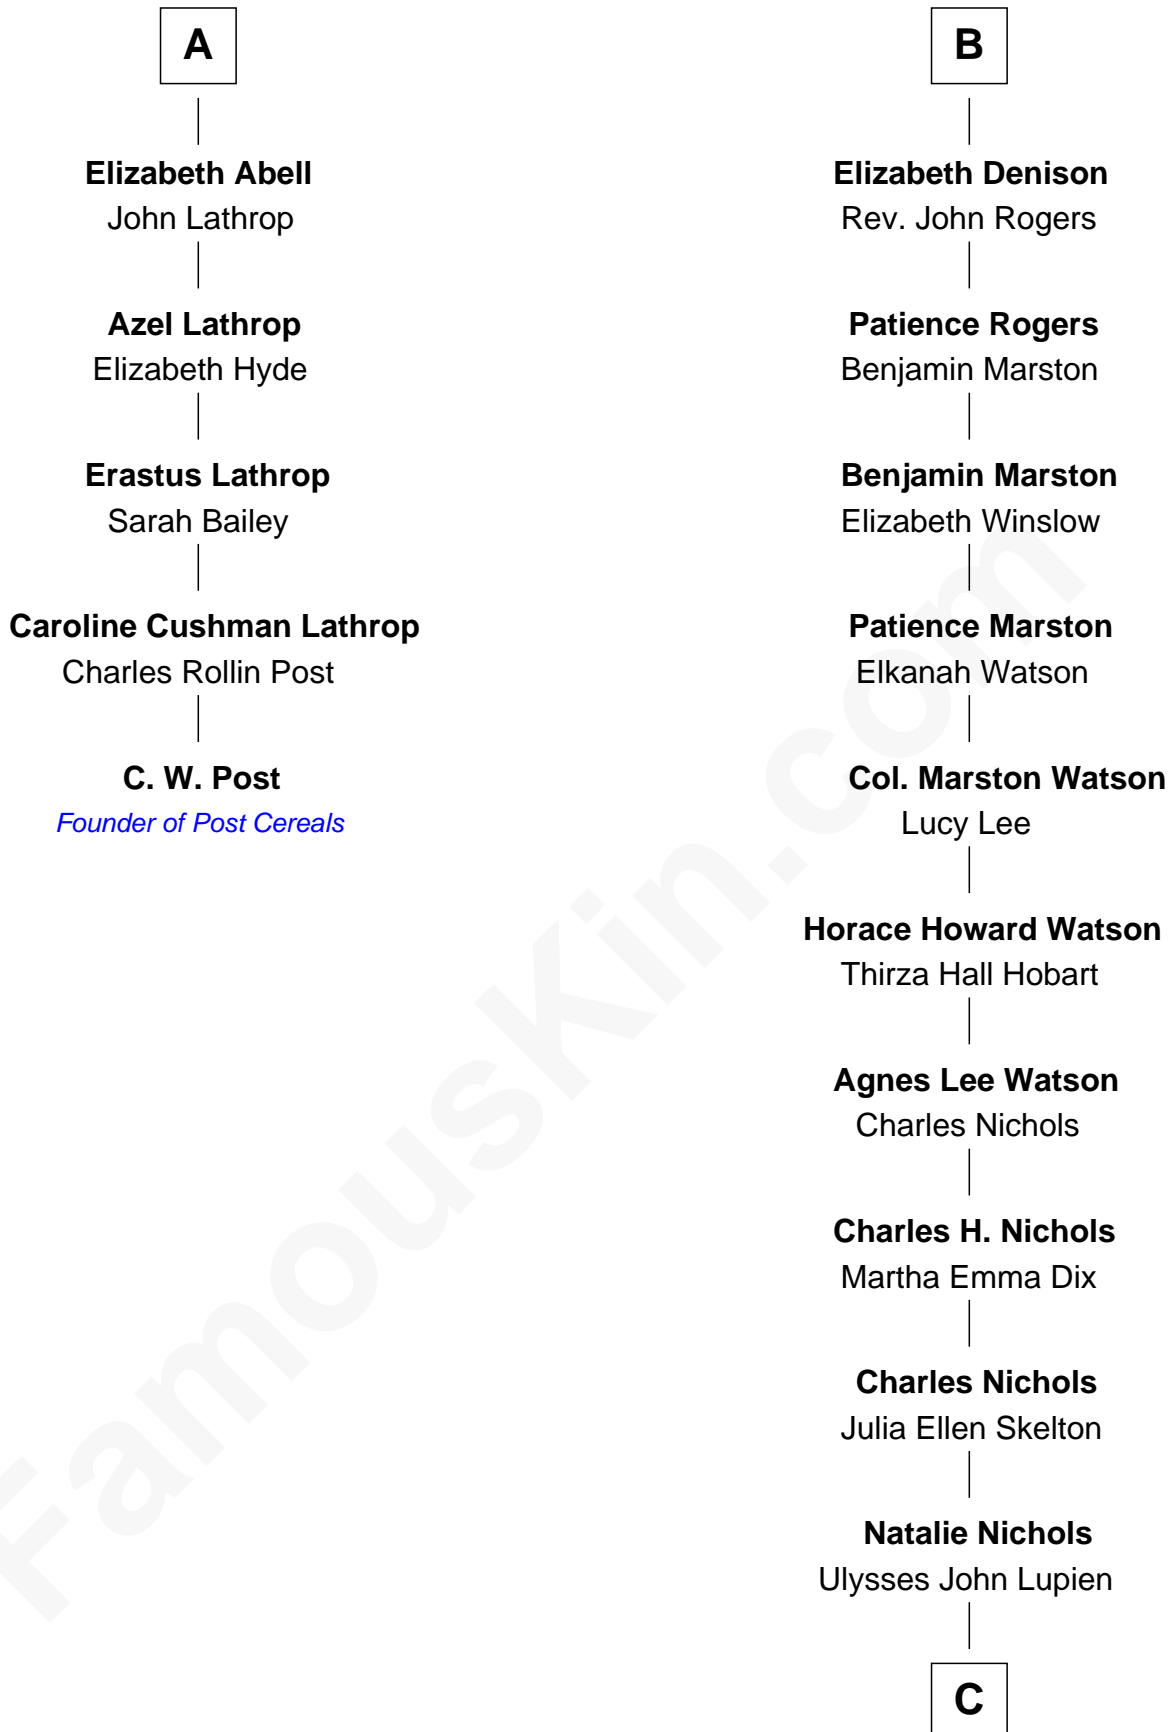

FamousKin.com Relationship Chart of

C. W. Post

Founder of Post Cereals

11th cousin 7 times removed of

John Cena

Movie Actor and WWE Pro Wrestler

C

Carol Frances Lupien