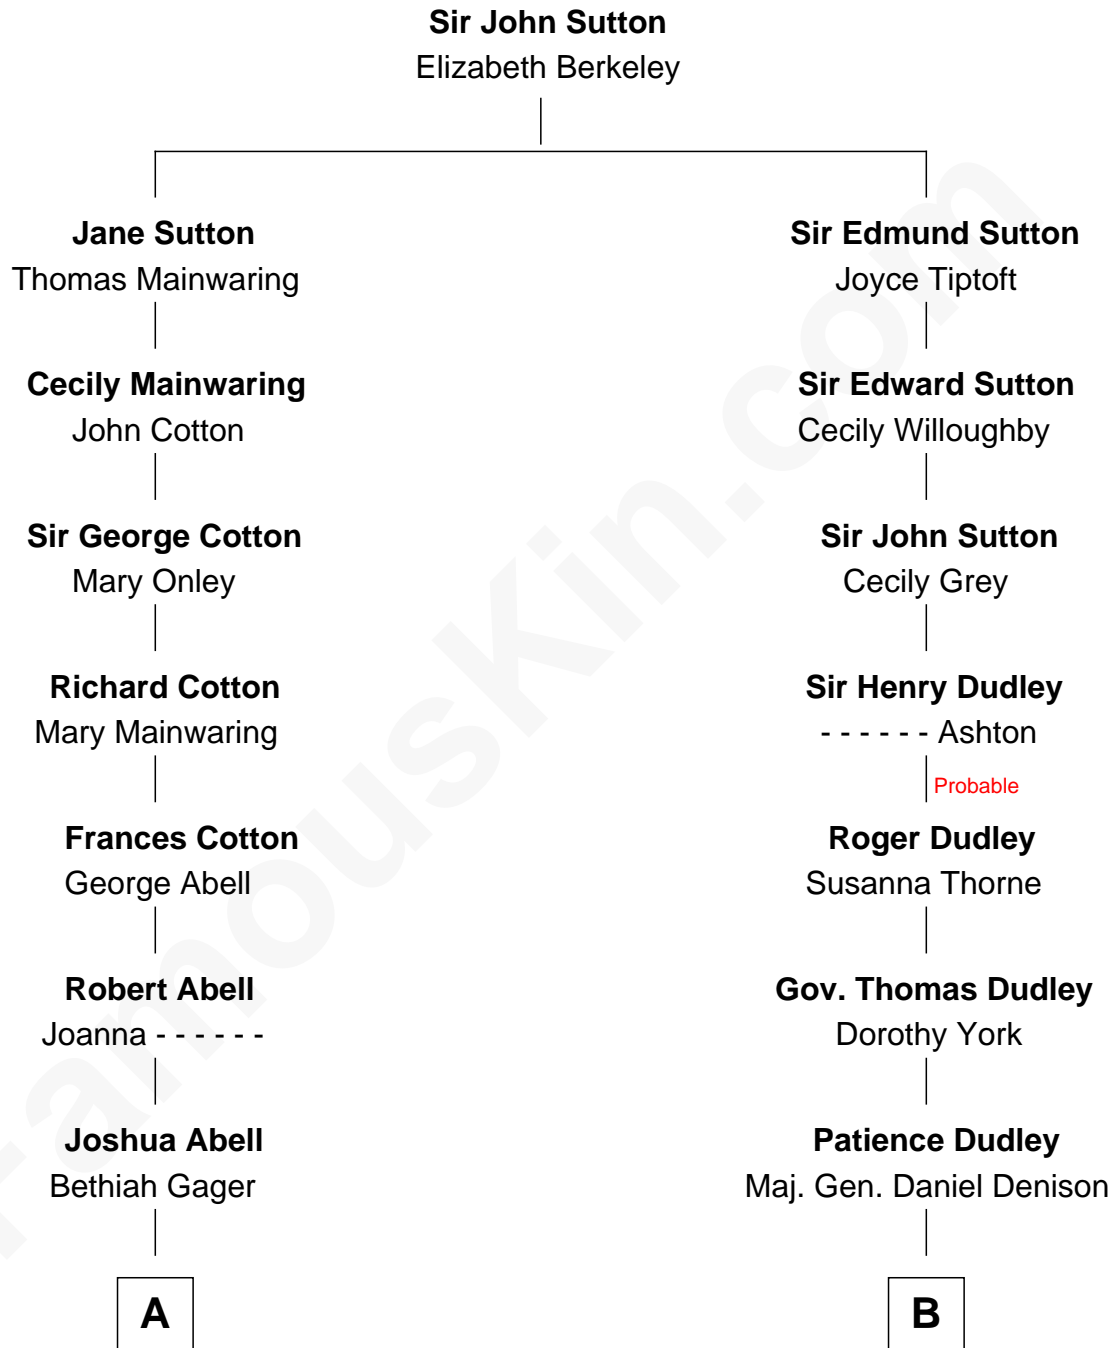

FamousKin.com Relationship Chart of

C. W. Post

Founder of Post Cereals

11th cousin 7 times removed of

John Cena

Movie Actor and WWE Pro Wrestler

C

Carol Frances Lupien