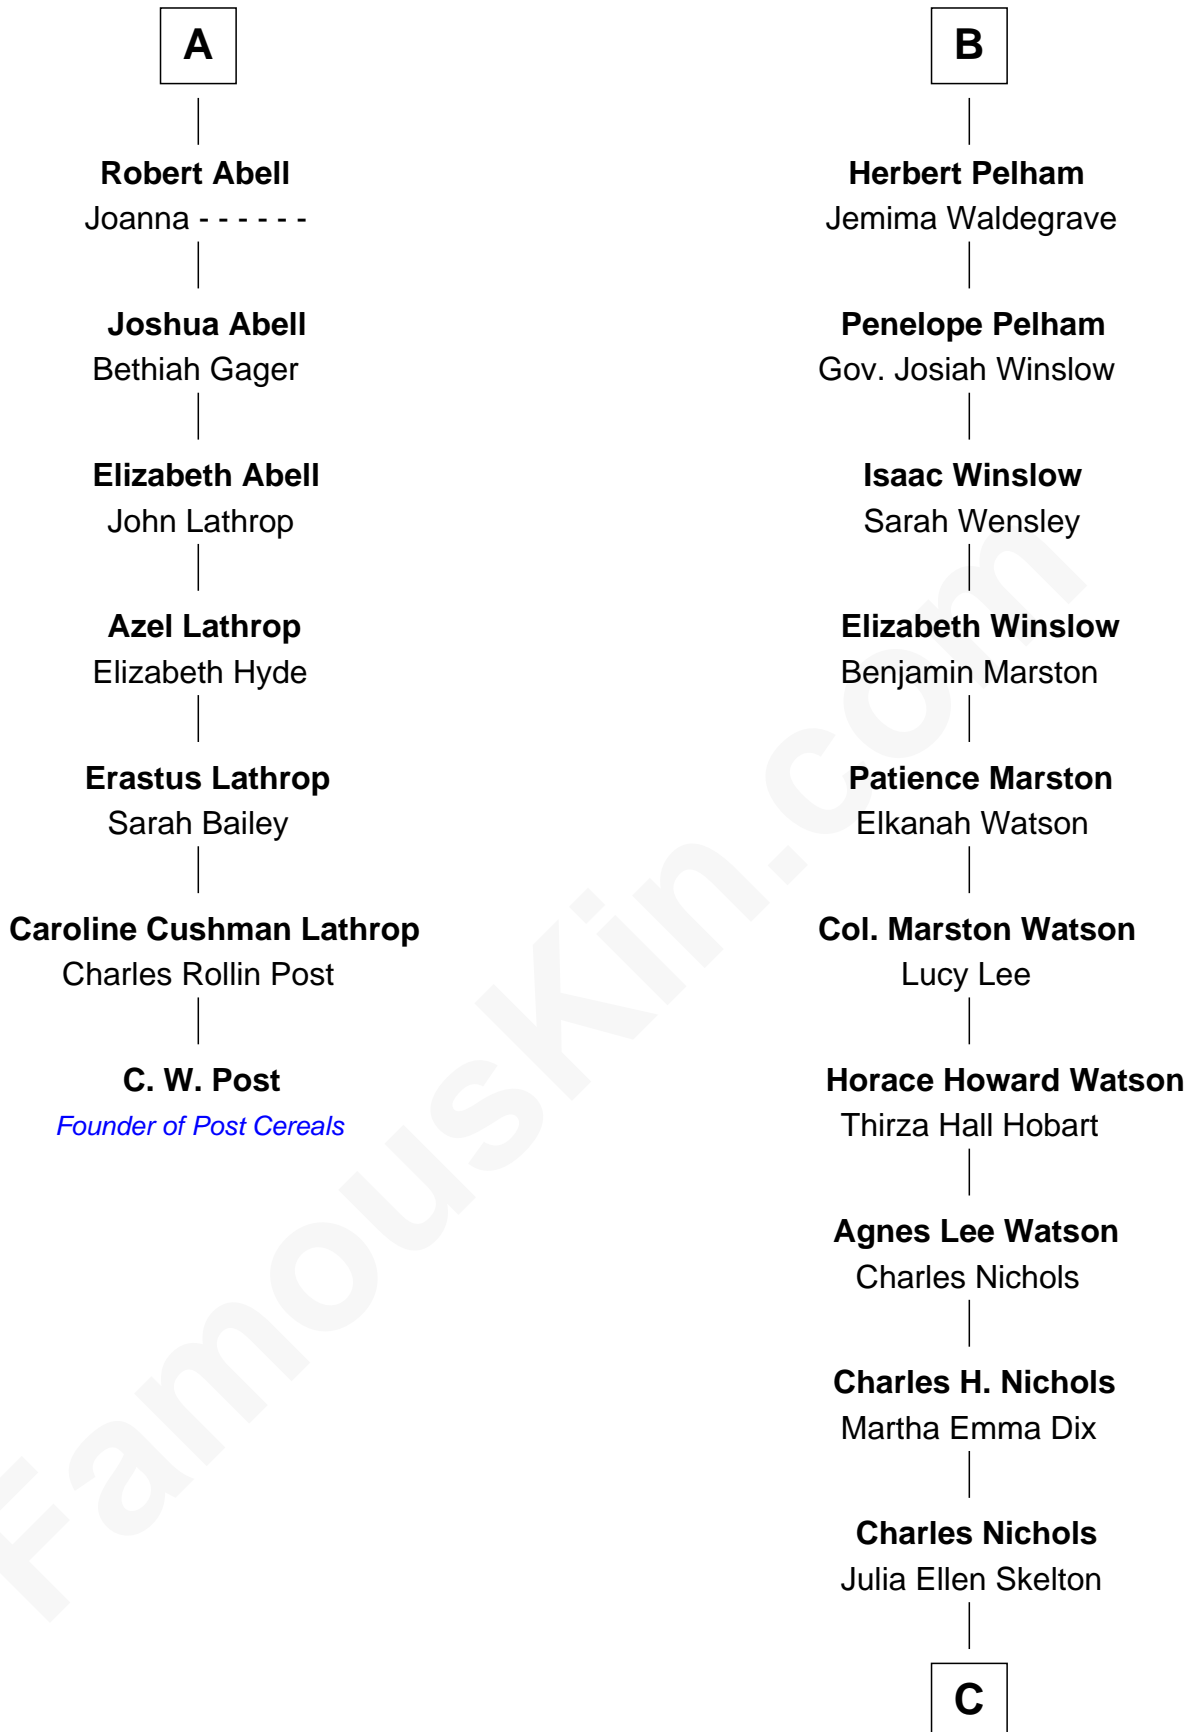

# FamousKin.com Relationship Chart of

**C. W. Post**

*Founder of Post Cereals*

13th cousin 6 times removed of

**John Cena**

*Movie Actor and WWE Pro Wrestler*

**James Butler**  
Joan Beauchamp

C

**Natalie Nichols**

Ulysses John Lupien

**Carol Frances Lupien**

John Joseph Cena

**John Cena**

*Actor and Pro Wrestler*

FamousKin.com