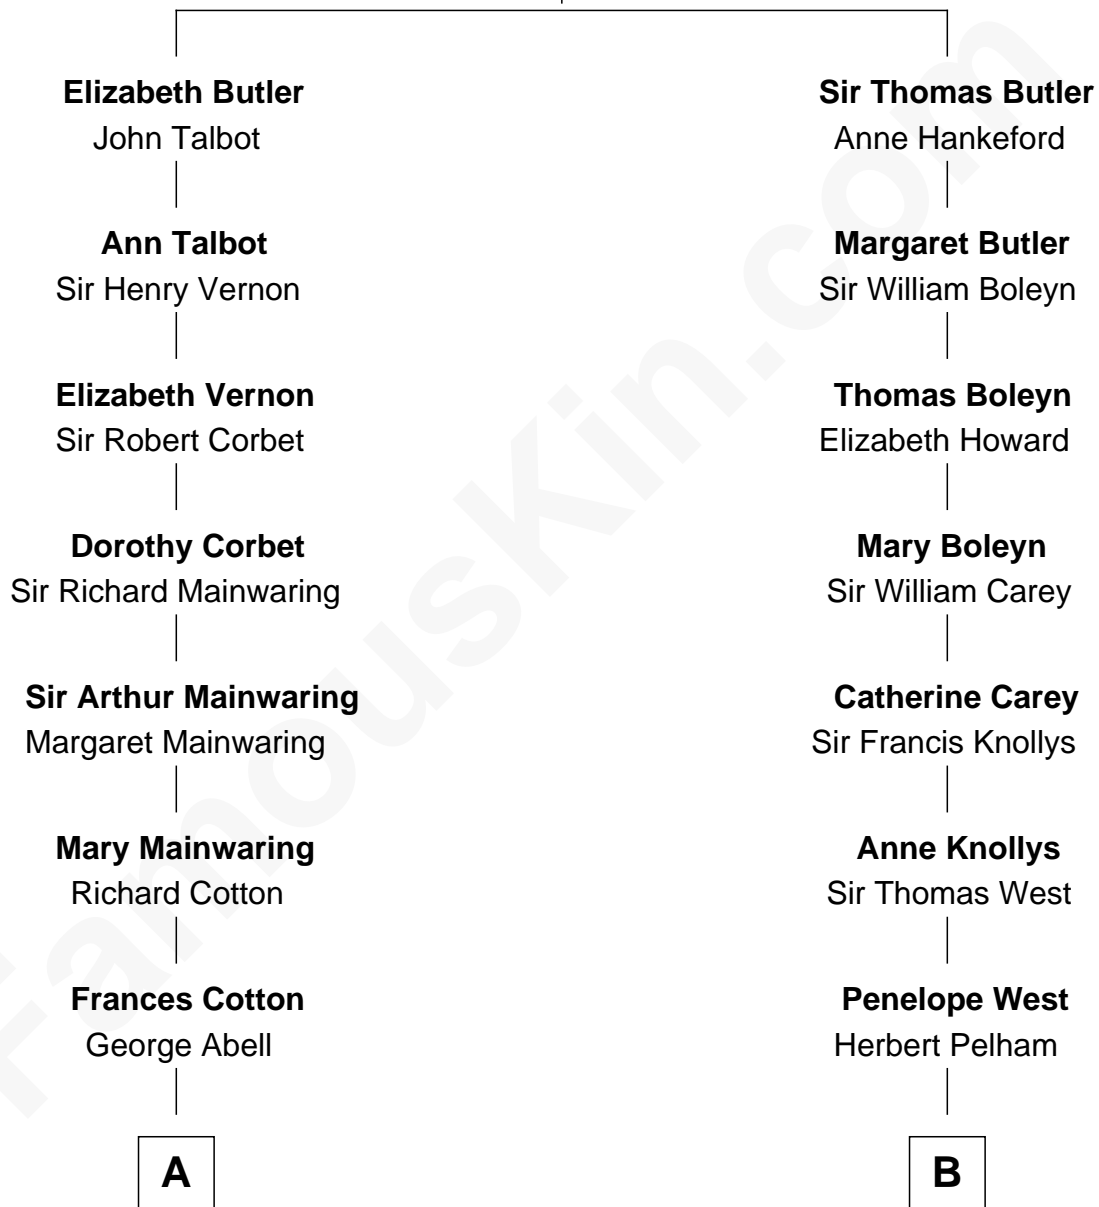

# FamousKin.com Relationship Chart of

**C. W. Post**

*Founder of Post Cereals*

13th cousin 6 times removed of

**John Cena**

*Movie Actor and WWE Pro Wrestler*

**James Butler**  
Joan Beauchamp

C

**Natalie Nichols**

Ulysses John Lupien

**Carol Frances Lupien**

John Joseph Cena

**John Cena**

*Actor and Pro Wrestler*

FamousKin.com