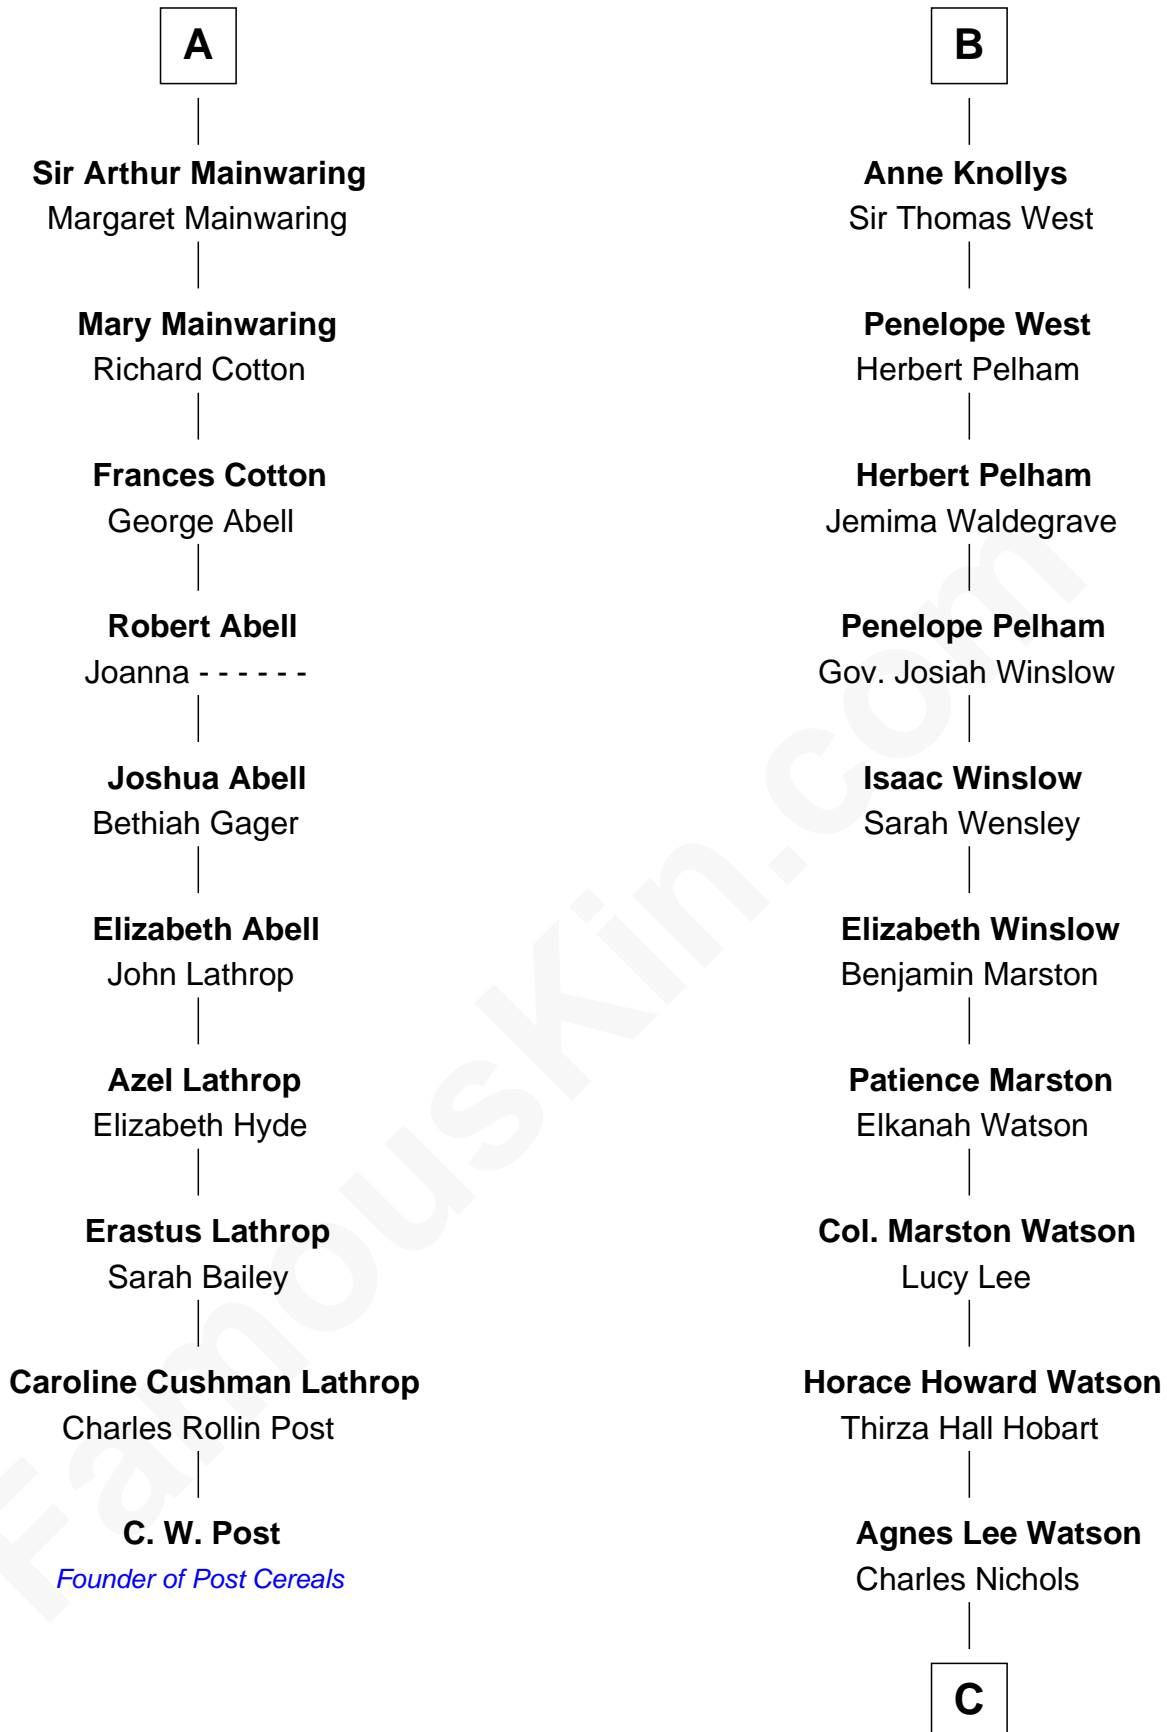

FamousKin.com Relationship Chart of

C. W. Post

Founder of Post Cereals

16th cousin 5 times removed of

John Cena

Movie Actor and WWE Pro Wrestler

John de Mowbray
Elizabeth de Segrave

C