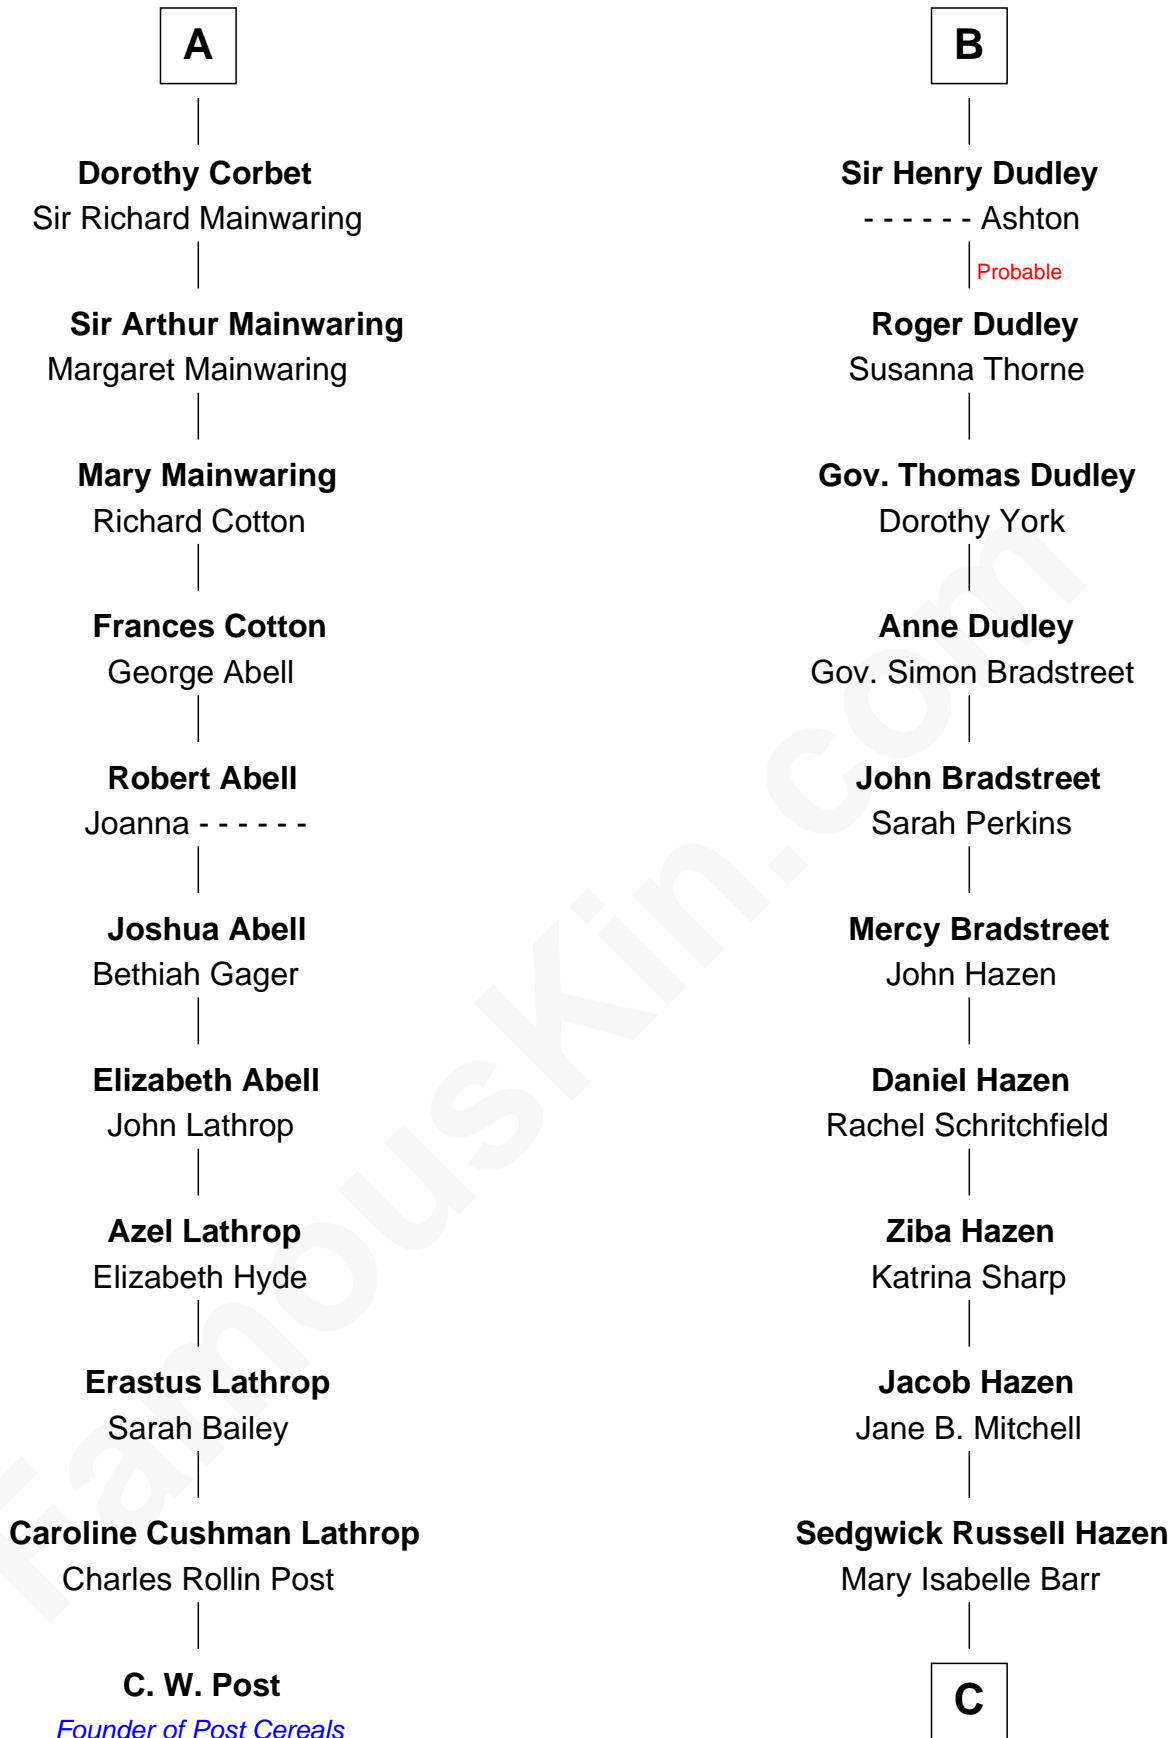

# FamousKin.com Relationship Chart of

**C. W. Post**

*Founder of Post Cereals*

17th cousin 3 times removed of

**J. K. Simmons**

*TV and Movie Actor*

**Ralph de Stafford**

Margaret de Audley

Thomas de Ros

**Margaret de Ros**

Sir Reynold Grey

**Margaret Grey**

Sir William Bonville

**William Bonville**

Elizabeth Harington

**William Bonville**

Katherine Neville

**Cecily Bonville**

Thomas Grey

**Cecily Grey**

Sir John Sutton

**B**

**C**

**Lewis Jacob Hazen**  
Emma Broaddus Lewis