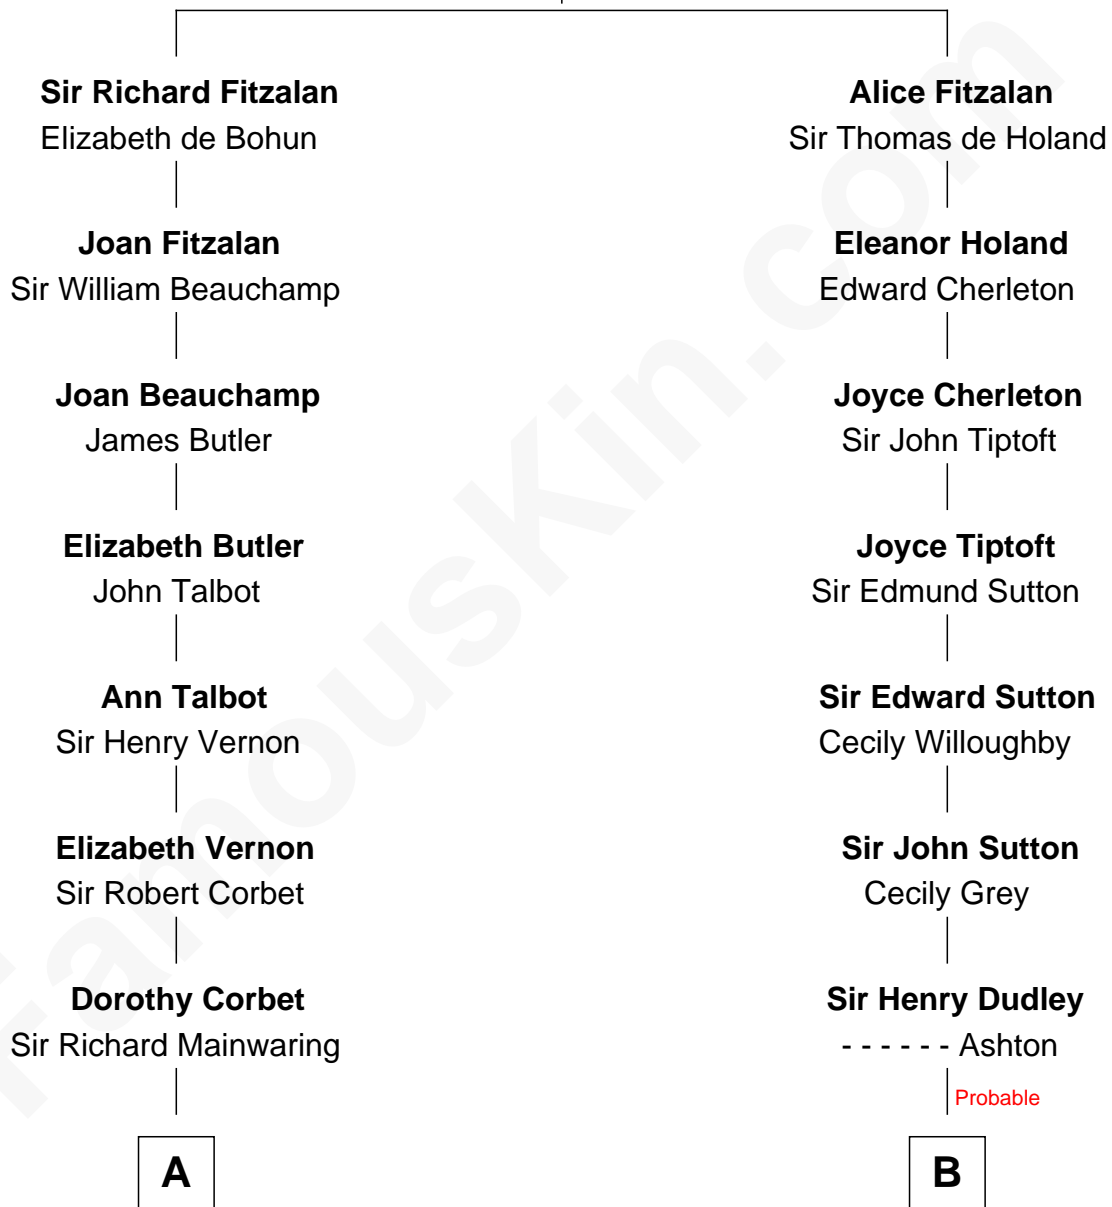

FamousKin.com Relationship Chart of

C. W. Post

Founder of Post Cereals

16th cousin 3 times removed of

J. K. Simmons

TV and Movie Actor

Richard Fitzalan
Eleanor Plantagenet

C