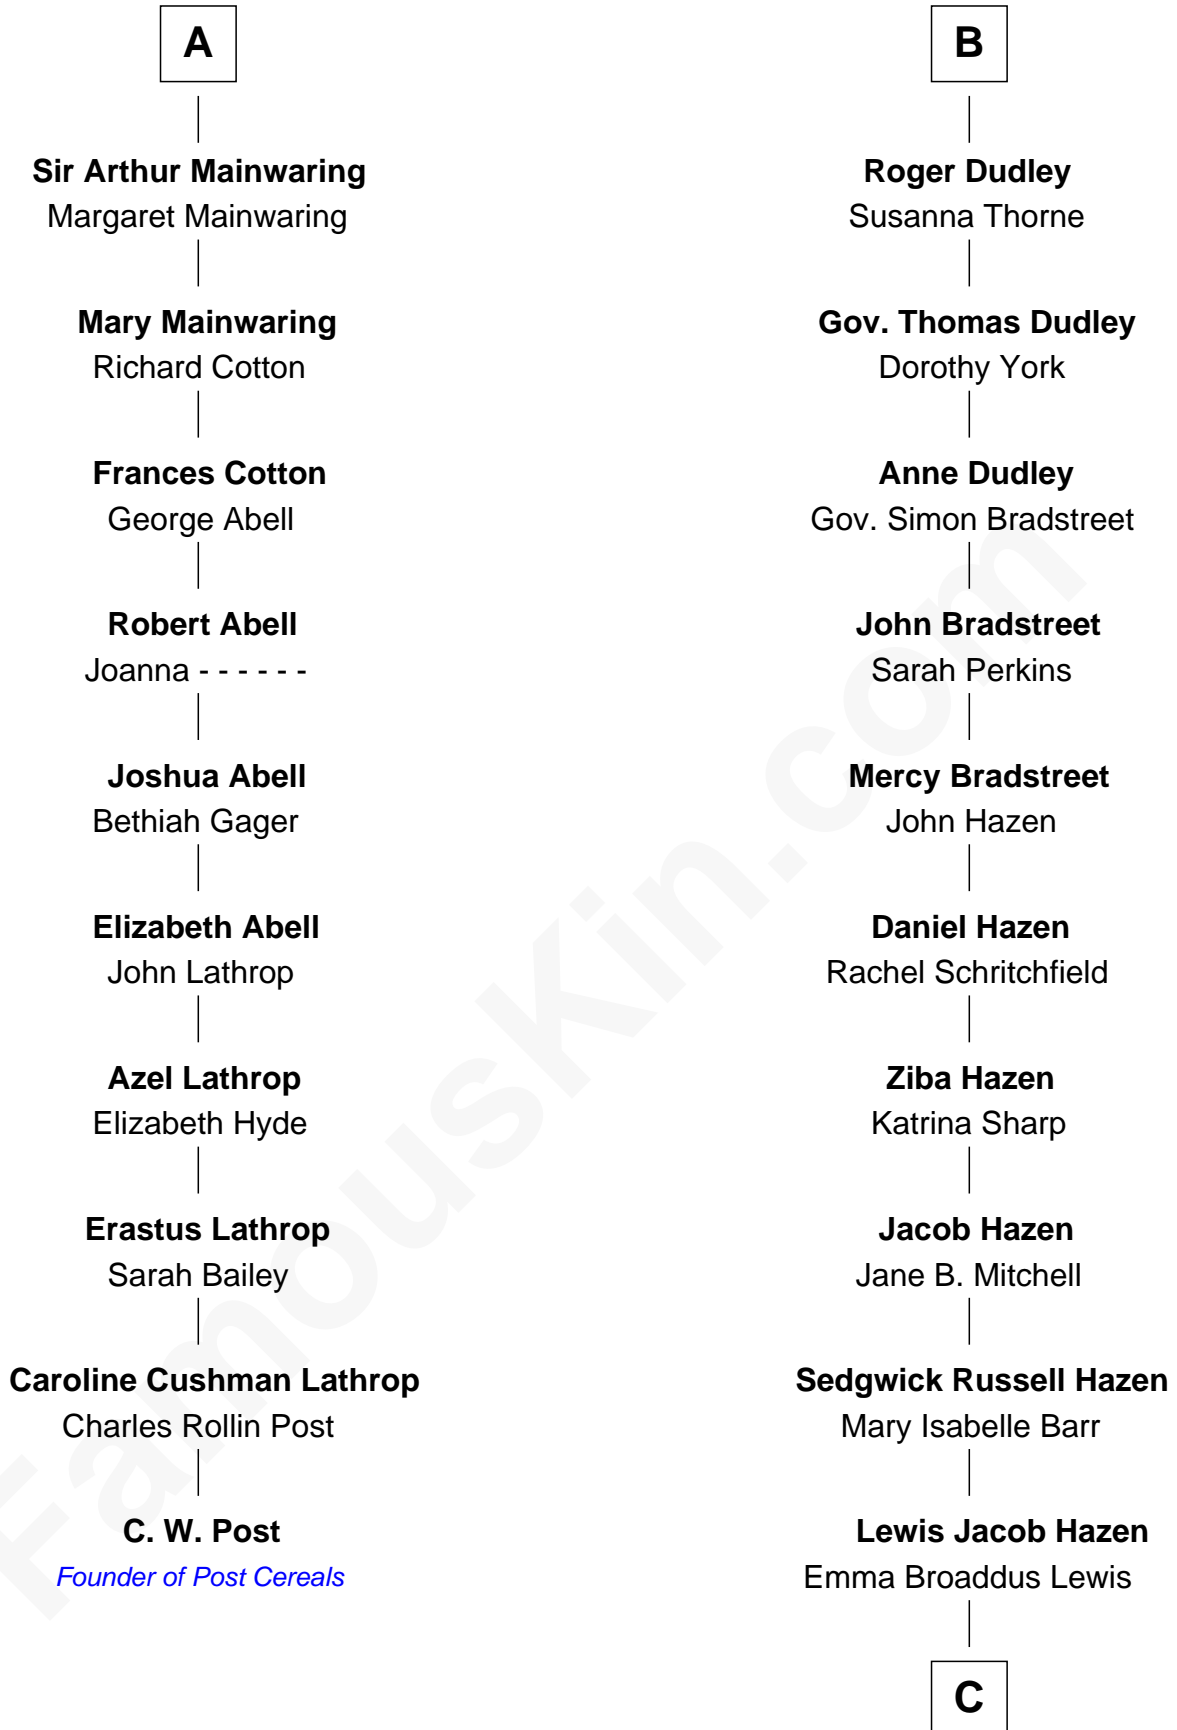

FamousKin.com Relationship Chart of

C. W. Post

Founder of Post Cereals

16th cousin 3 times removed of

J. K. Simmons

TV and Movie Actor

Richard Fitzalan
Eleanor Plantagenet

C