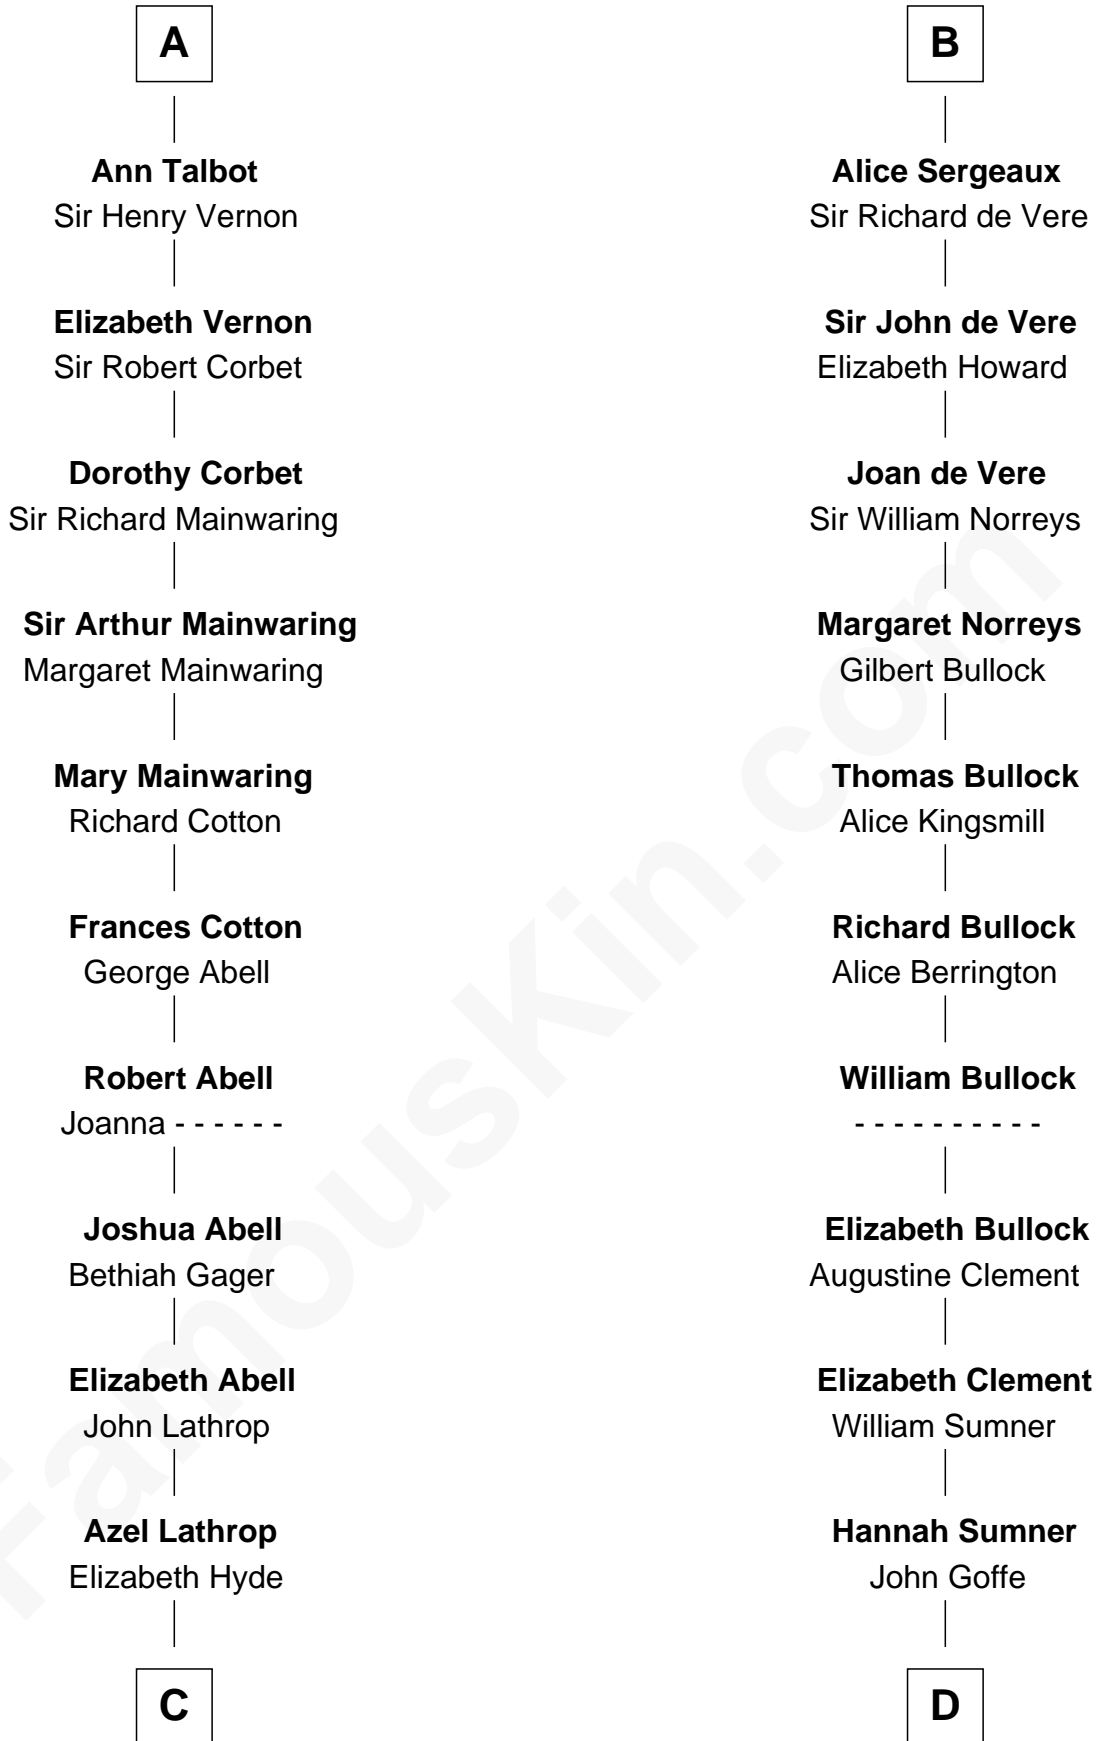

# FamousKin.com Relationship Chart of

**C. W. Post**

*Founder of Post Cereals*

19th cousin of

**Samuel Howard**

*Boston Tea Party Participant*

**Sir Geoffrey FitzPiers**

Aveline de Clare

FamousKin.com