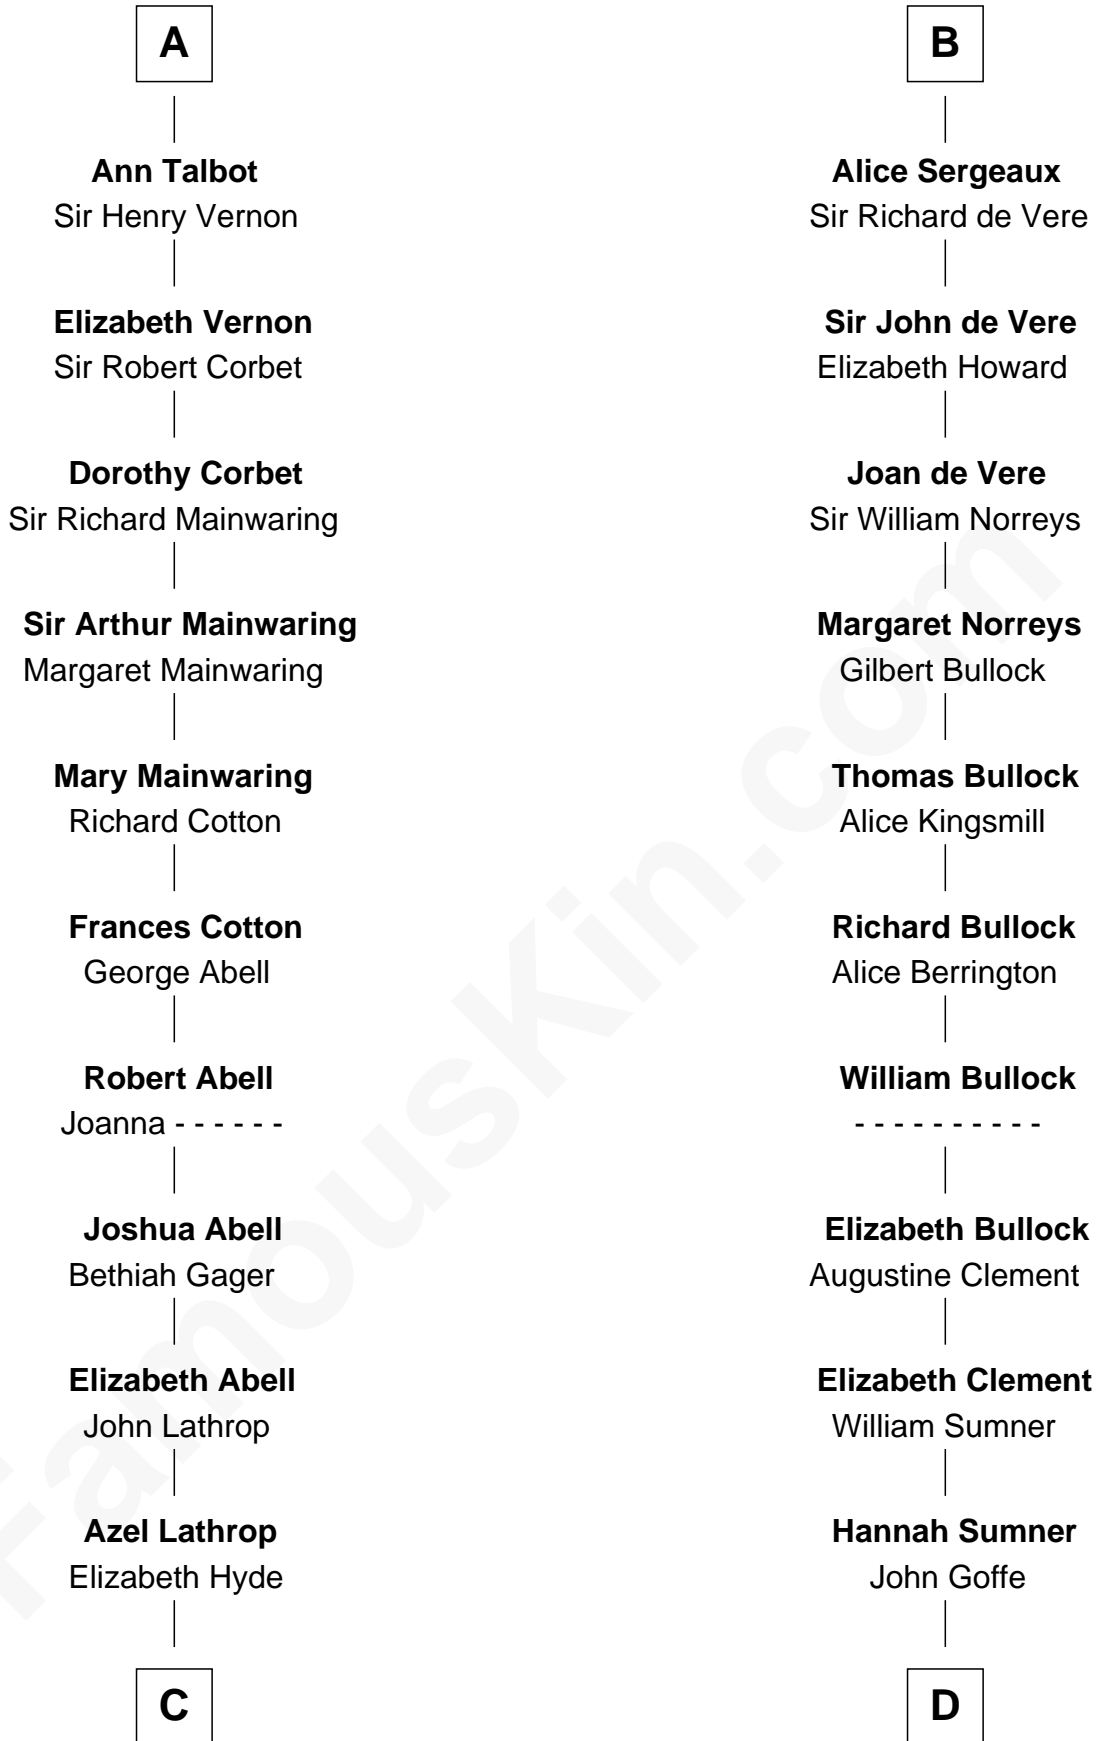

FamousKin.com Relationship Chart of

C. W. Post

Founder of Post Cereals

19th cousin of

Samuel Howard

Boston Tea Party Participant

FamousKin.com