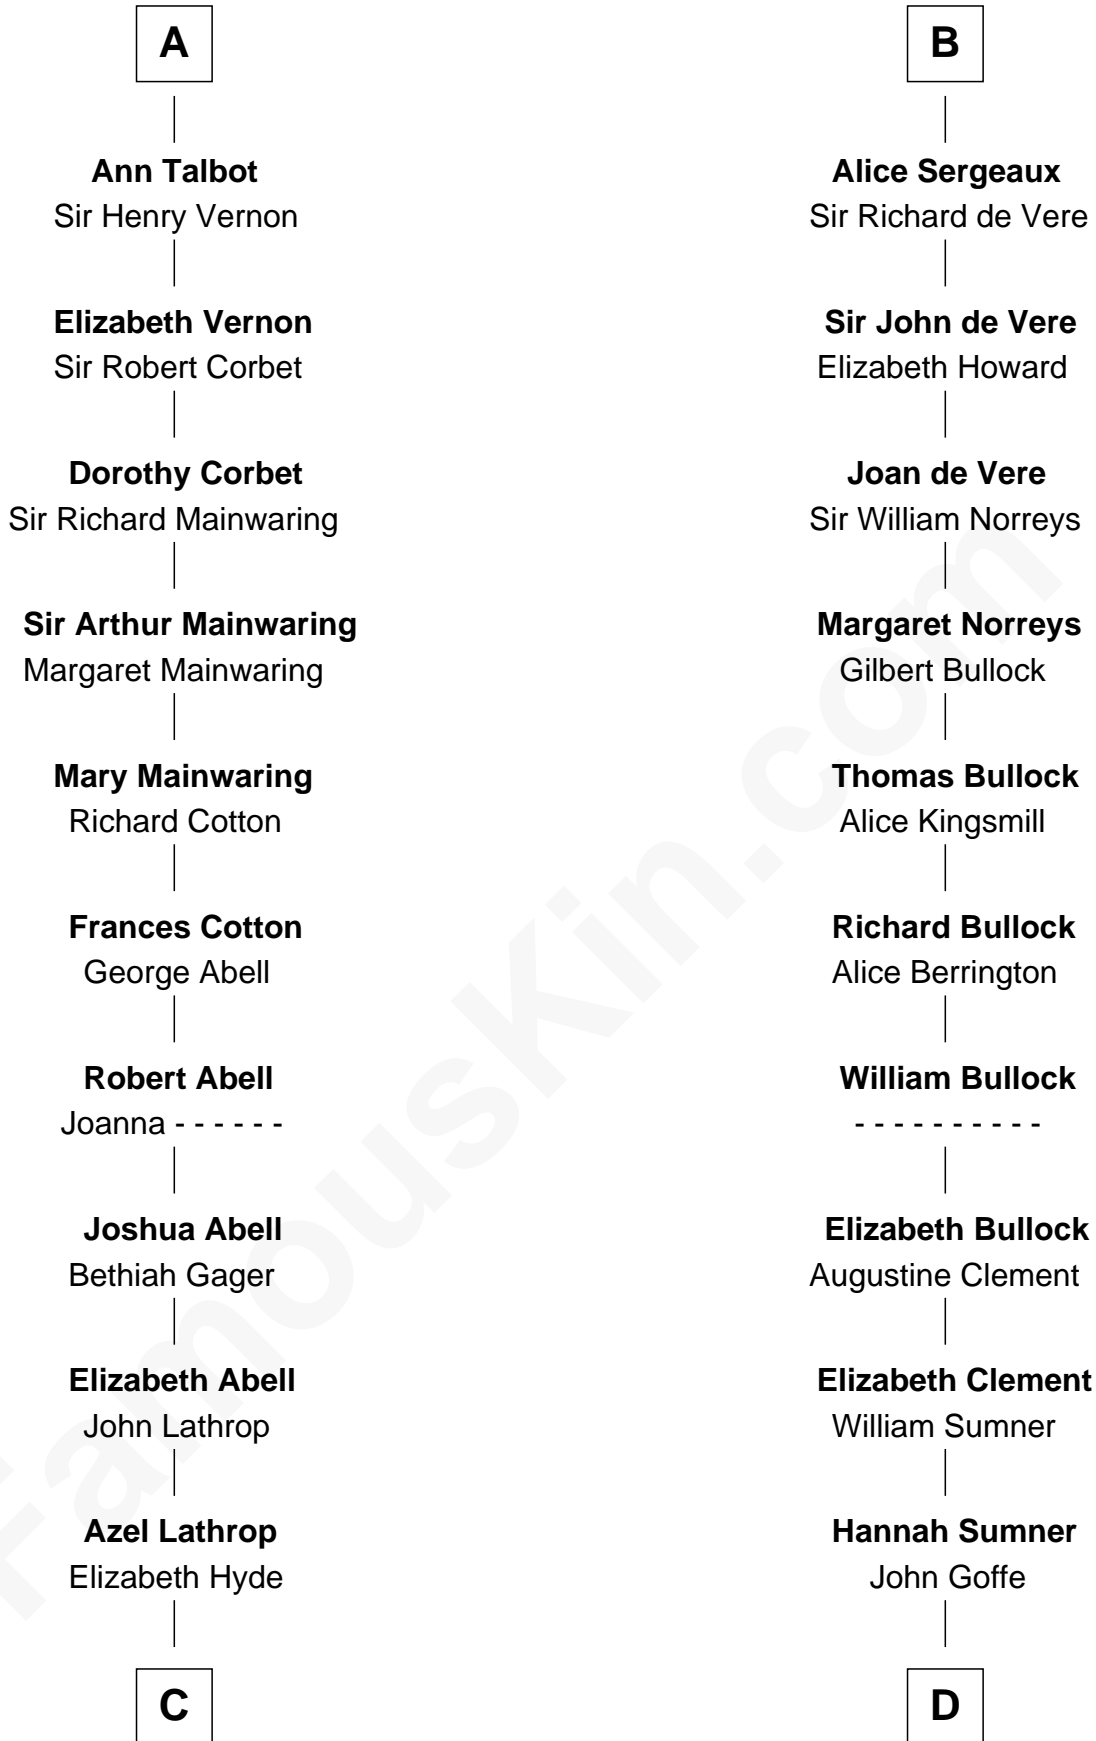

FamousKin.com Relationship Chart of

C. W. Post

Founder of Post Cereals

19th cousin of

Samuel Howard

Boston Tea Party Participant

Hugh le Bigod
Maud Marshal

FamousKin.com