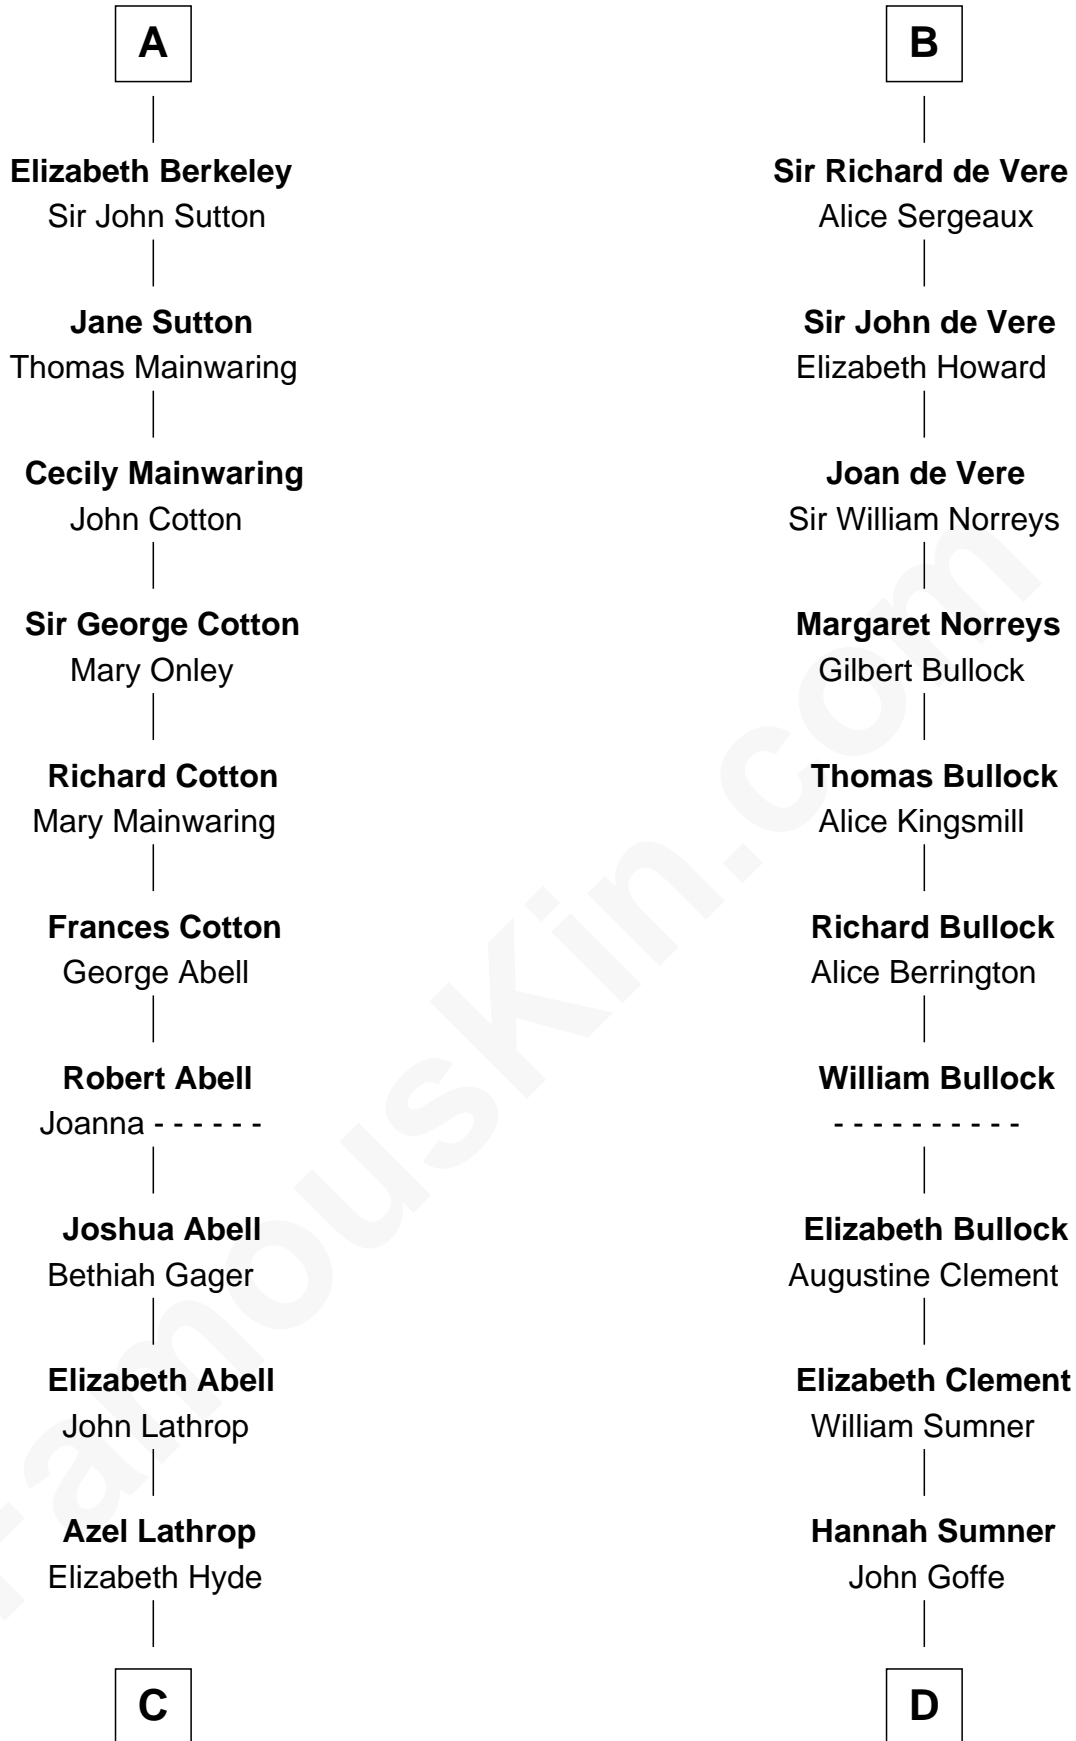

FamousKin.com Relationship Chart of

C. W. Post

Founder of Post Cereals

19th cousin of

Samuel Howard

Boston Tea Party Participant

Richard de Clare
Aoife MacMurrough

FamousKin.com