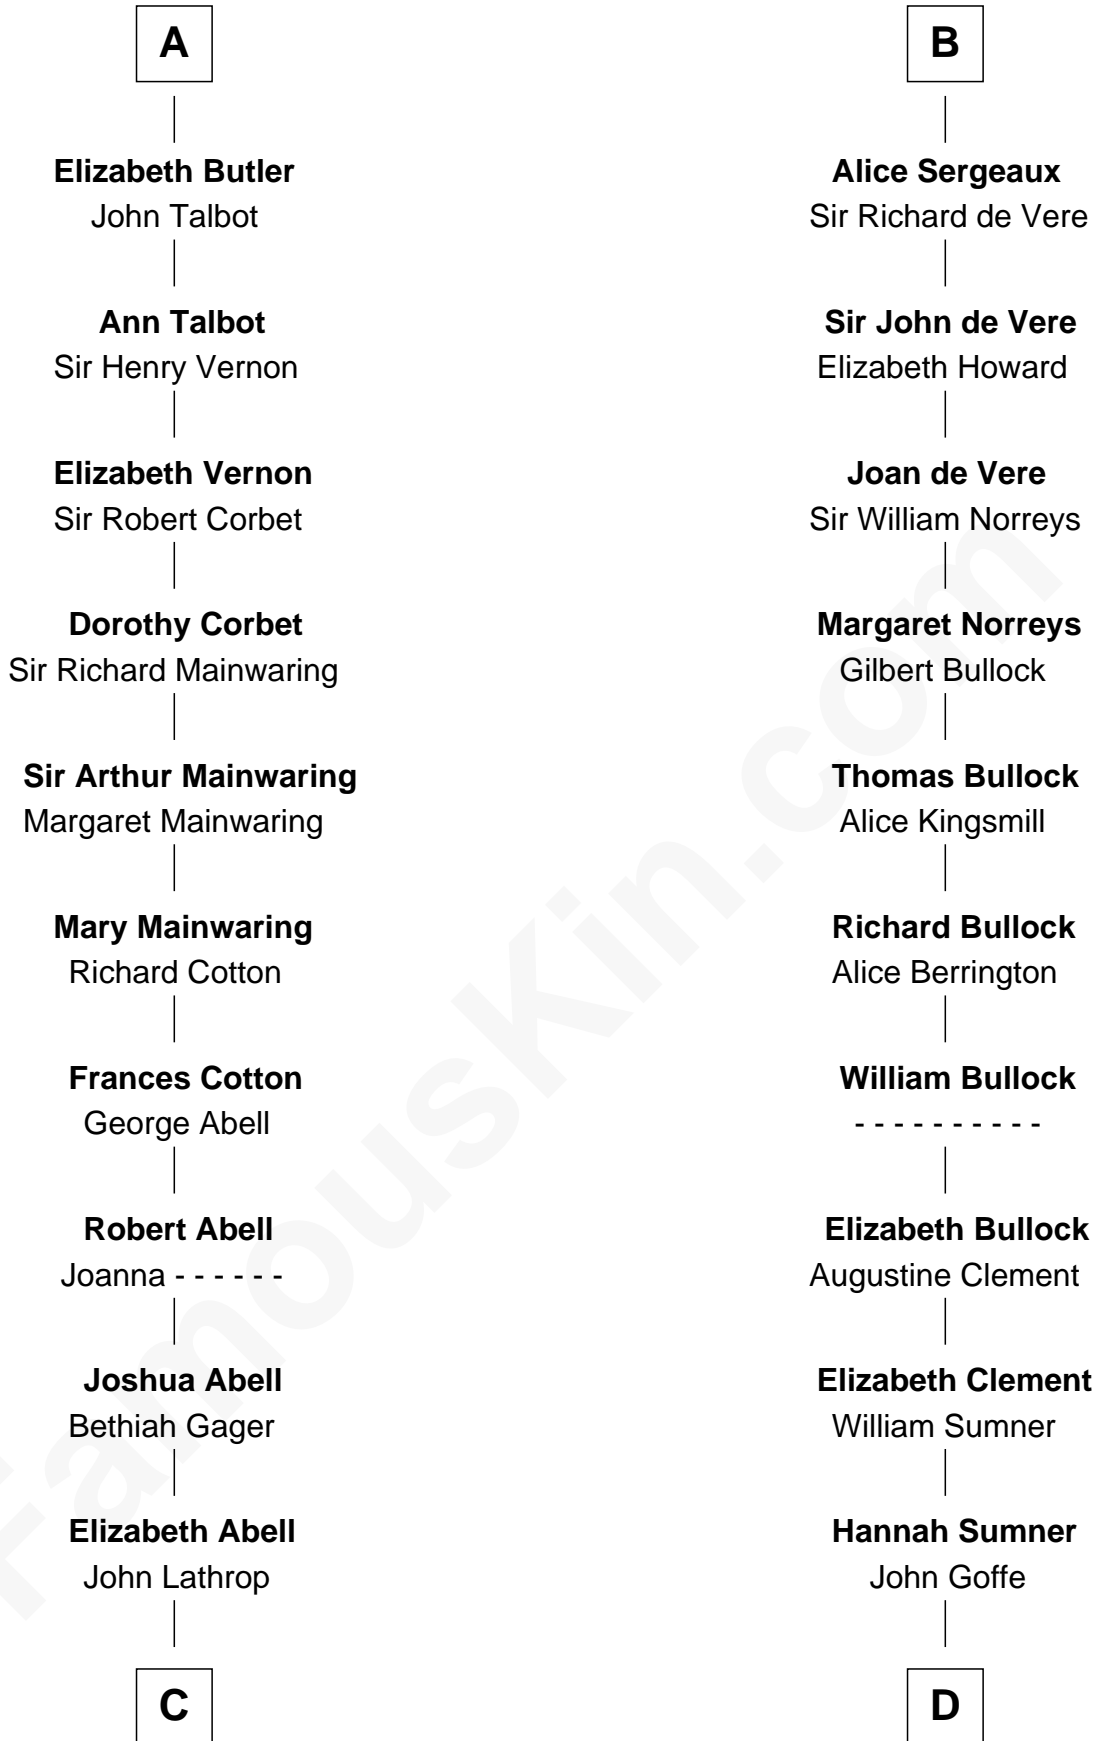

FamousKin.com Relationship Chart of

C. W. Post

Founder of Post Cereals

19th cousin 1 time removed of

Samuel Howard

Boston Tea Party Participant

Ramon Berenguer IV of Provence

Beatrice of Savoy

Eleanor of Provence
Henry III, King of England

Edward I, King of England
Eleanor of Castile

Elizabeth Plantagenet
Humphrey de Bohun

Eleanor de Bohun
Sir James le Boteler

James le Boteler
Elizabeth Darcy

James Butler
Anne de Welles

James Butler
Joan Beauchamp

A

Eleanor of Provence
Henry III, King of England

Edward I, King of England
Eleanor of Castile

Joan of Acre
Sir Gilbert de Clare

Eleanor de Clare
Hugh le Despencer

Isabel le Despencer
Richard Fitzalan

Sir Edmund Fitzalan
Sibyl de Montagu

Philippe Fitzalan
Sir Richard Sergeaux

B

C

Azel Lathrop
Elizabeth Hyde

Erastus Lathrop
Sarah Bailey

Caroline Cushman Lathrop
Charles Rollin Post

C. W. Post
Founder of Post Cereals