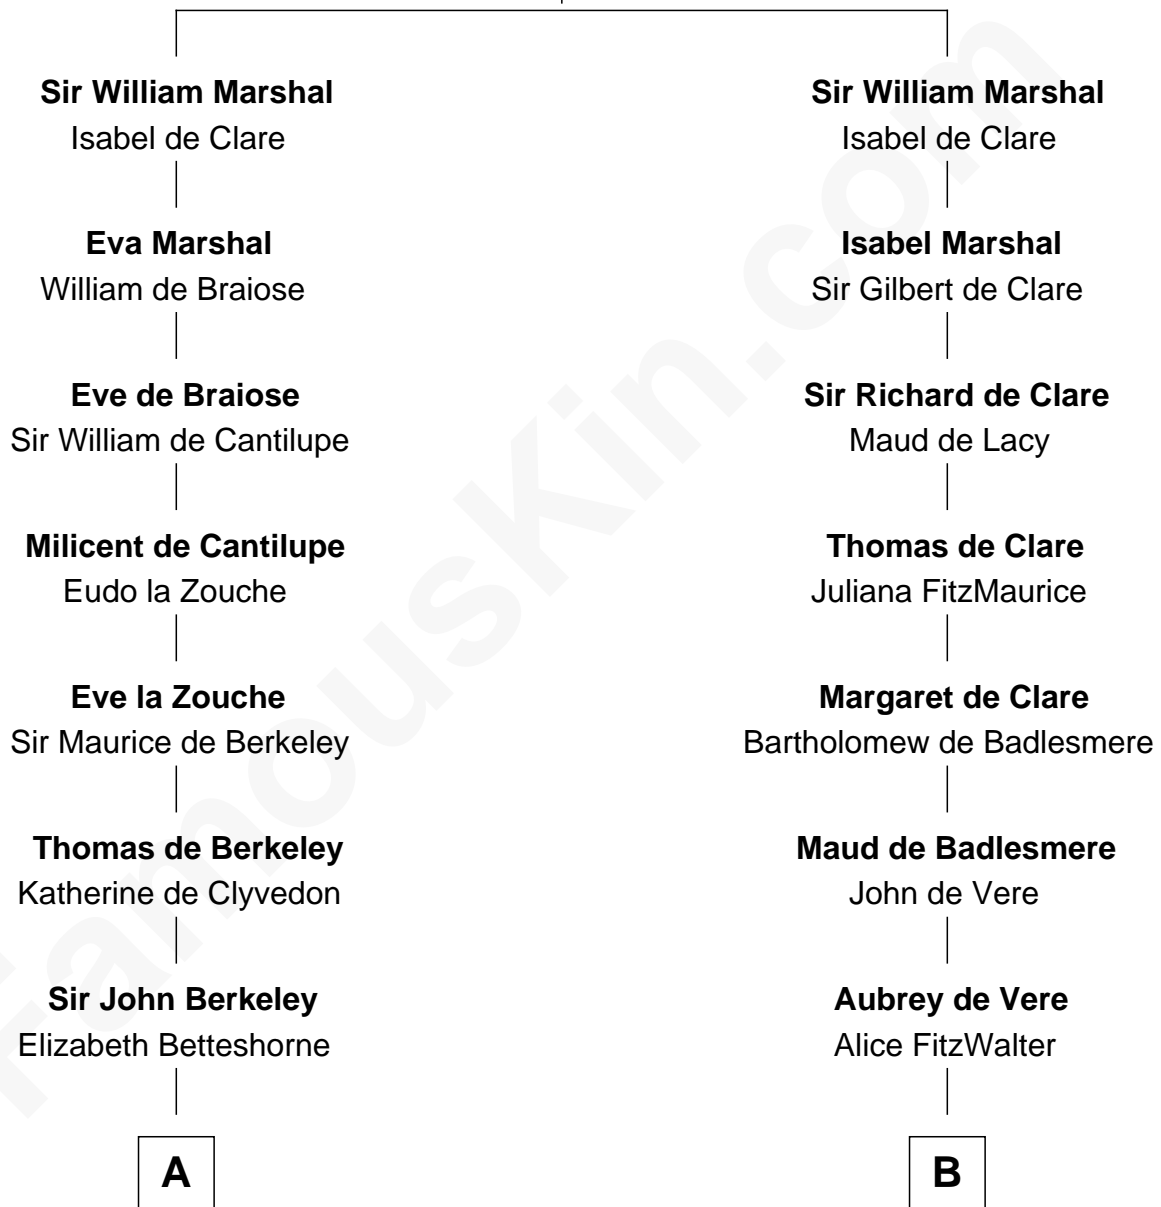

# FamousKin.com Relationship Chart of

**C. W. Post**

*Founder of Post Cereals*

19th cousin of

**Samuel Howard**

*Boston Tea Party Participant*

**John FitzGilbert**  
Sybilla of Salisbury

FamousKin.com