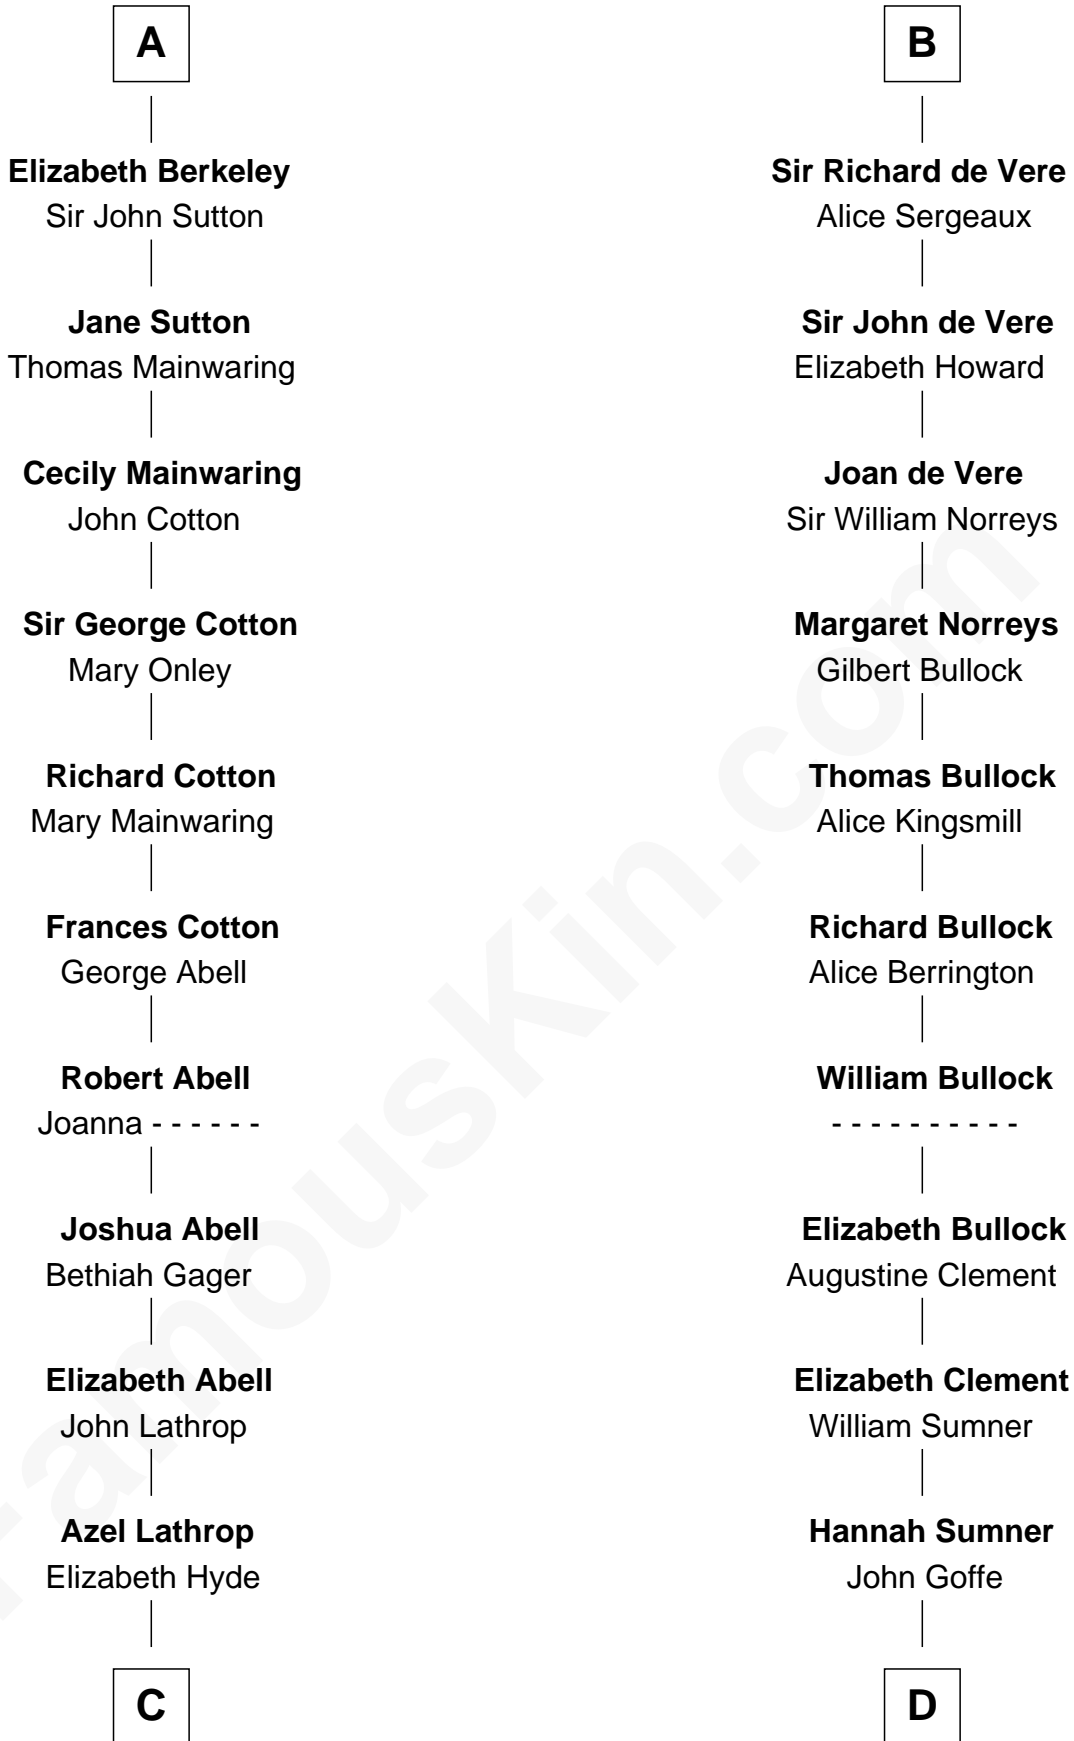

# FamousKin.com Relationship Chart of

**C. W. Post**

*Founder of Post Cereals*

19th cousin of

**Samuel Howard**

*Boston Tea Party Participant*

**John FitzGilbert**  
Sybilla of Salisbury

FamousKin.com