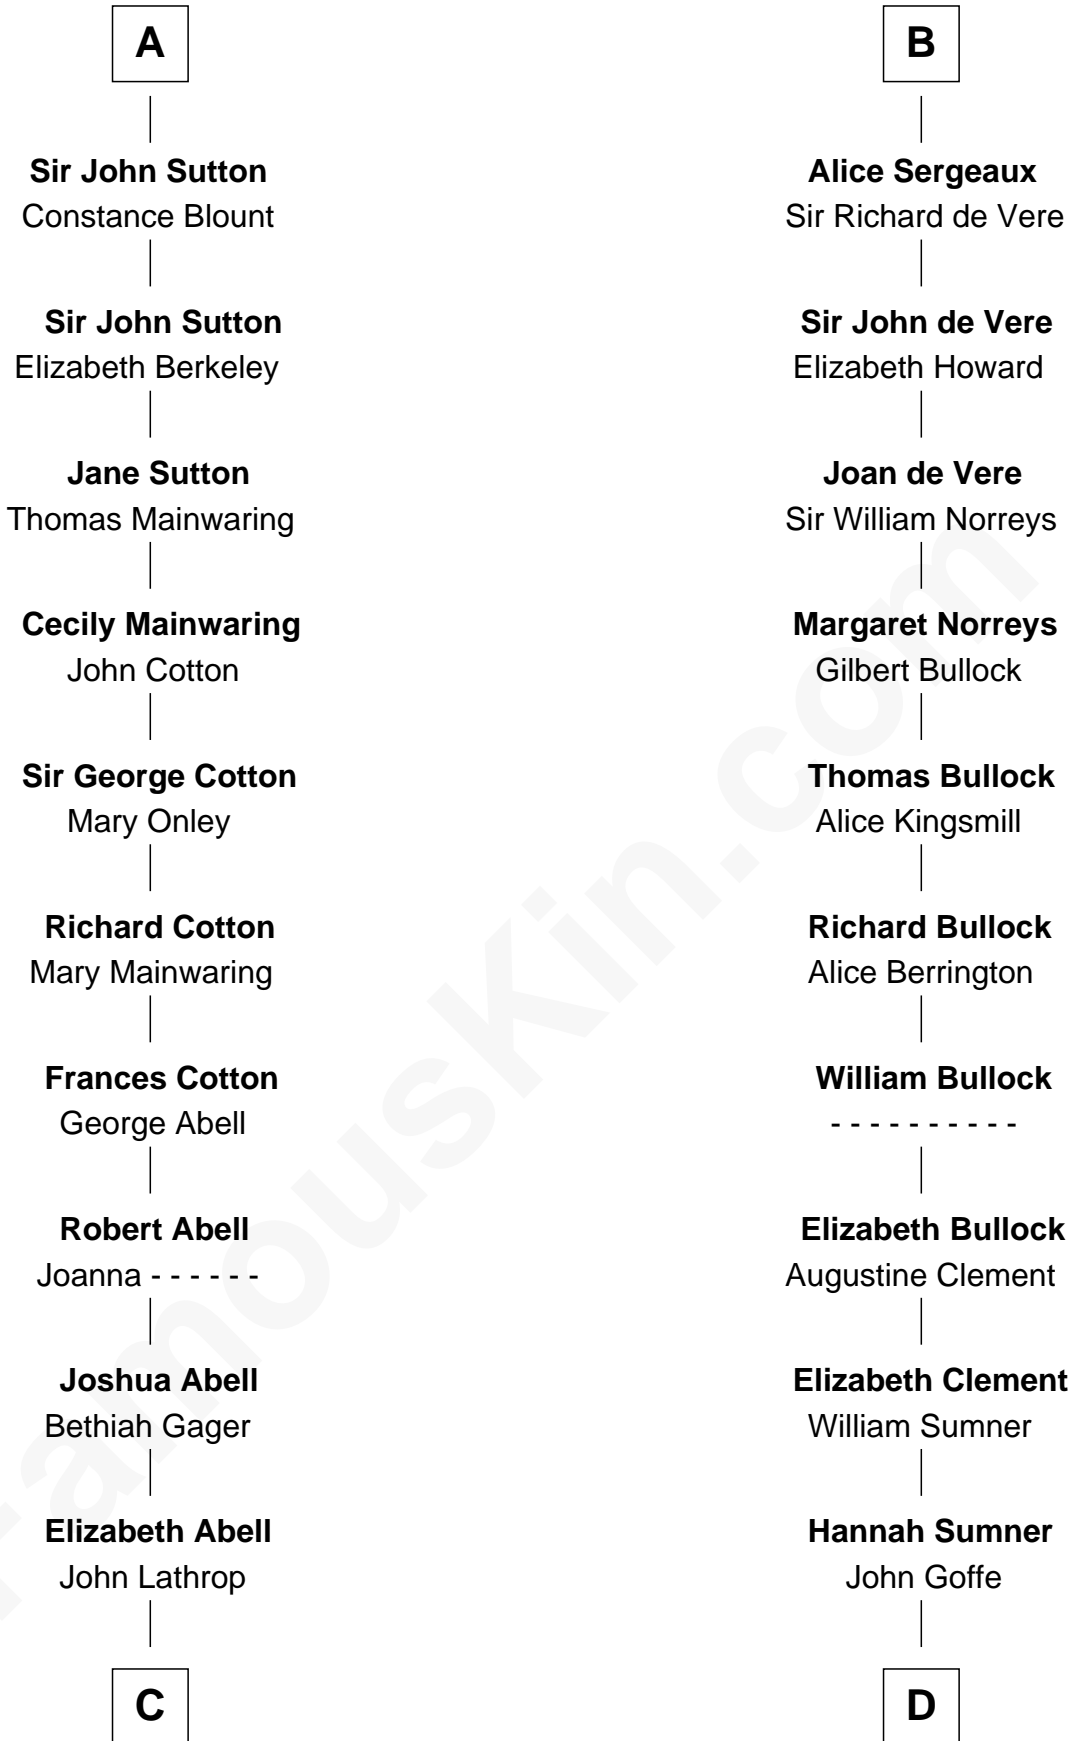

FamousKin.com Relationship Chart of

C. W. Post

Founder of Post Cereals

19th cousin 1 time removed of

Samuel Howard

Boston Tea Party Participant

Thomas le Despencer

C

Azel Lathrop
Elizabeth Hyde

Erastus Lathrop
Sarah Bailey

Caroline Cushman Lathrop
Charles Rollin Post

C. W. Post
Founder of Post Cereals

D

William Goffe
Abigail Richardson

Martha Goffe
Ebenezer Howard

Samuel Howard
Boston Tea Party Participant