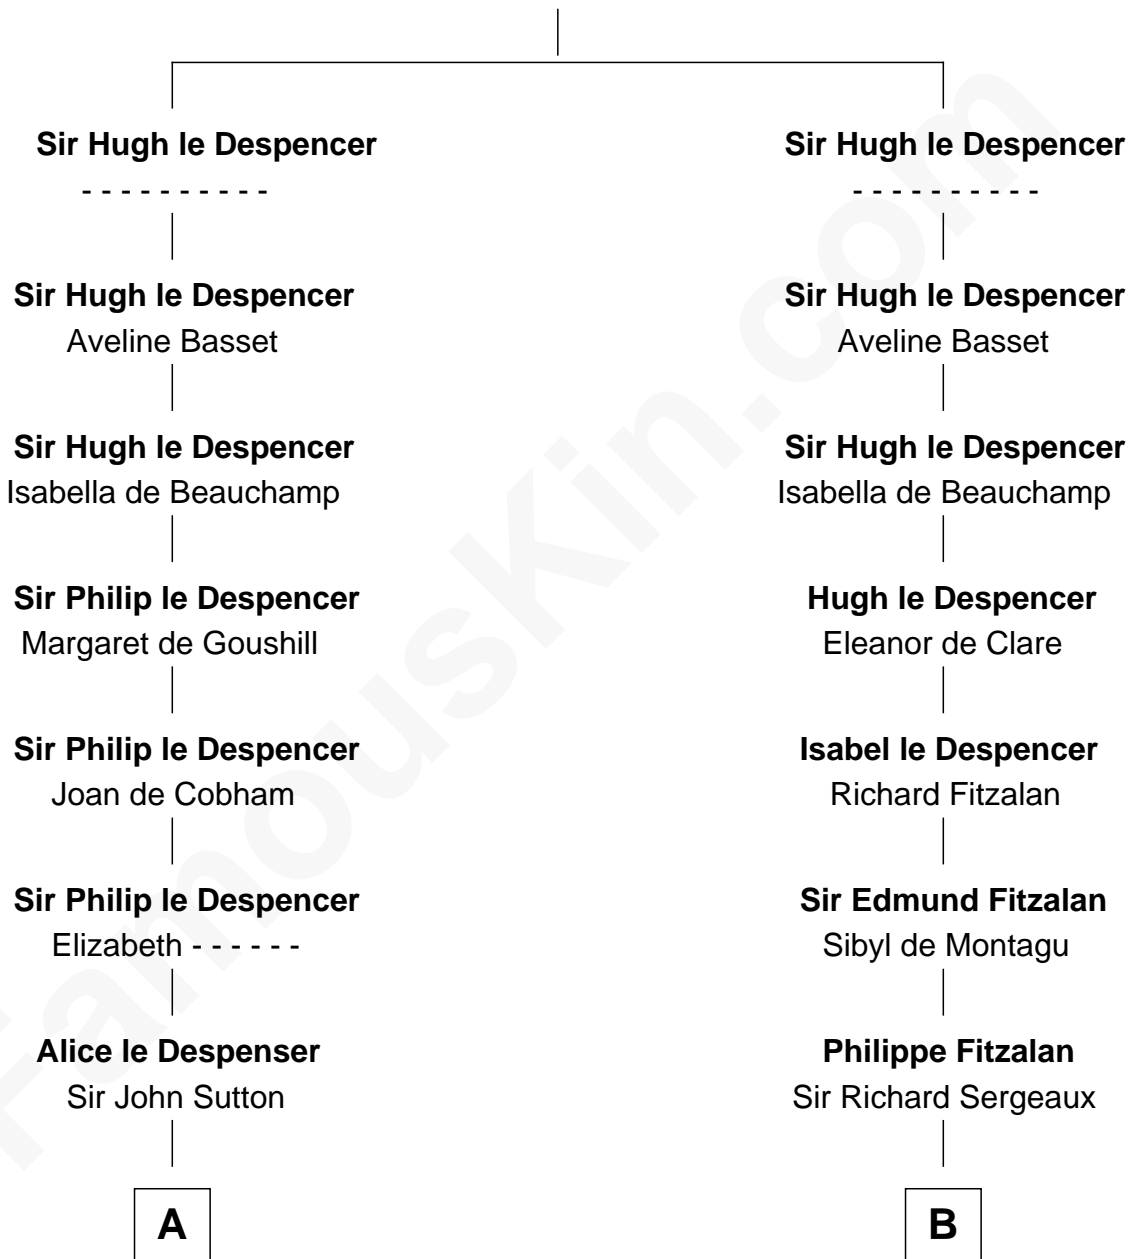

FamousKin.com Relationship Chart of

C. W. Post

Founder of Post Cereals

19th cousin 1 time removed of

Samuel Howard

Boston Tea Party Participant

Thomas le Despencer

C

Azel Lathrop
Elizabeth Hyde

Erastus Lathrop
Sarah Bailey

Caroline Cushman Lathrop
Charles Rollin Post

C. W. Post
Founder of Post Cereals

D

William Goffe
Abigail Richardson

Martha Goffe
Ebenezer Howard

Samuel Howard
Boston Tea Party Participant