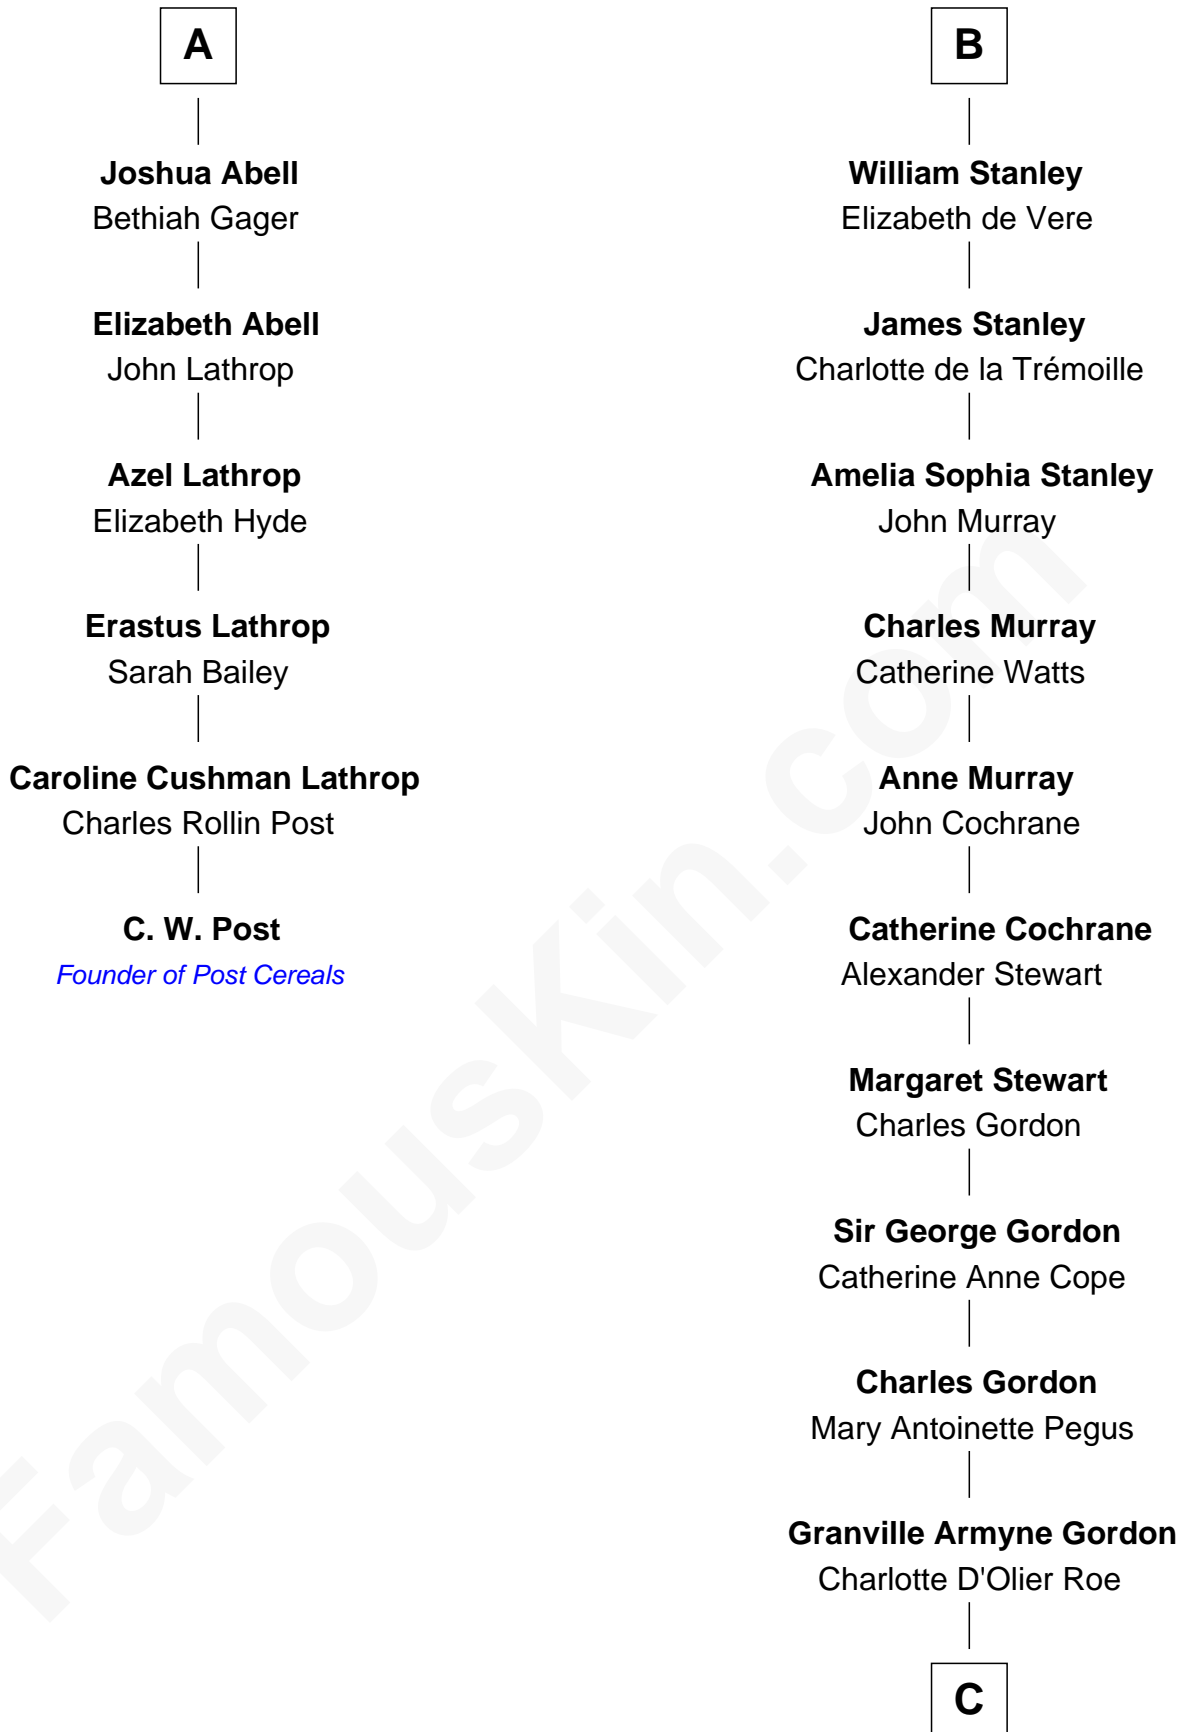

# FamousKin.com Relationship Chart of

**C. W. Post**

*Founder of Post Cereals*

12th cousin 9 times removed of

**Cara Delevingne**

*Fashion Model and Movie Actress*

C

**Armyne Evelyne Gordon**

Sir Lionel Lawson Faudel-Phillips

**Anne Margaret Faudel-Phillips**

John Vincent Sheffield

**Jane Armyne Sheffield**

Sir Jocelyn Edward Greville Stevens

**Pandora Anne Stevens**

Charles Hamar Delevingne

**Cara Delevingne**