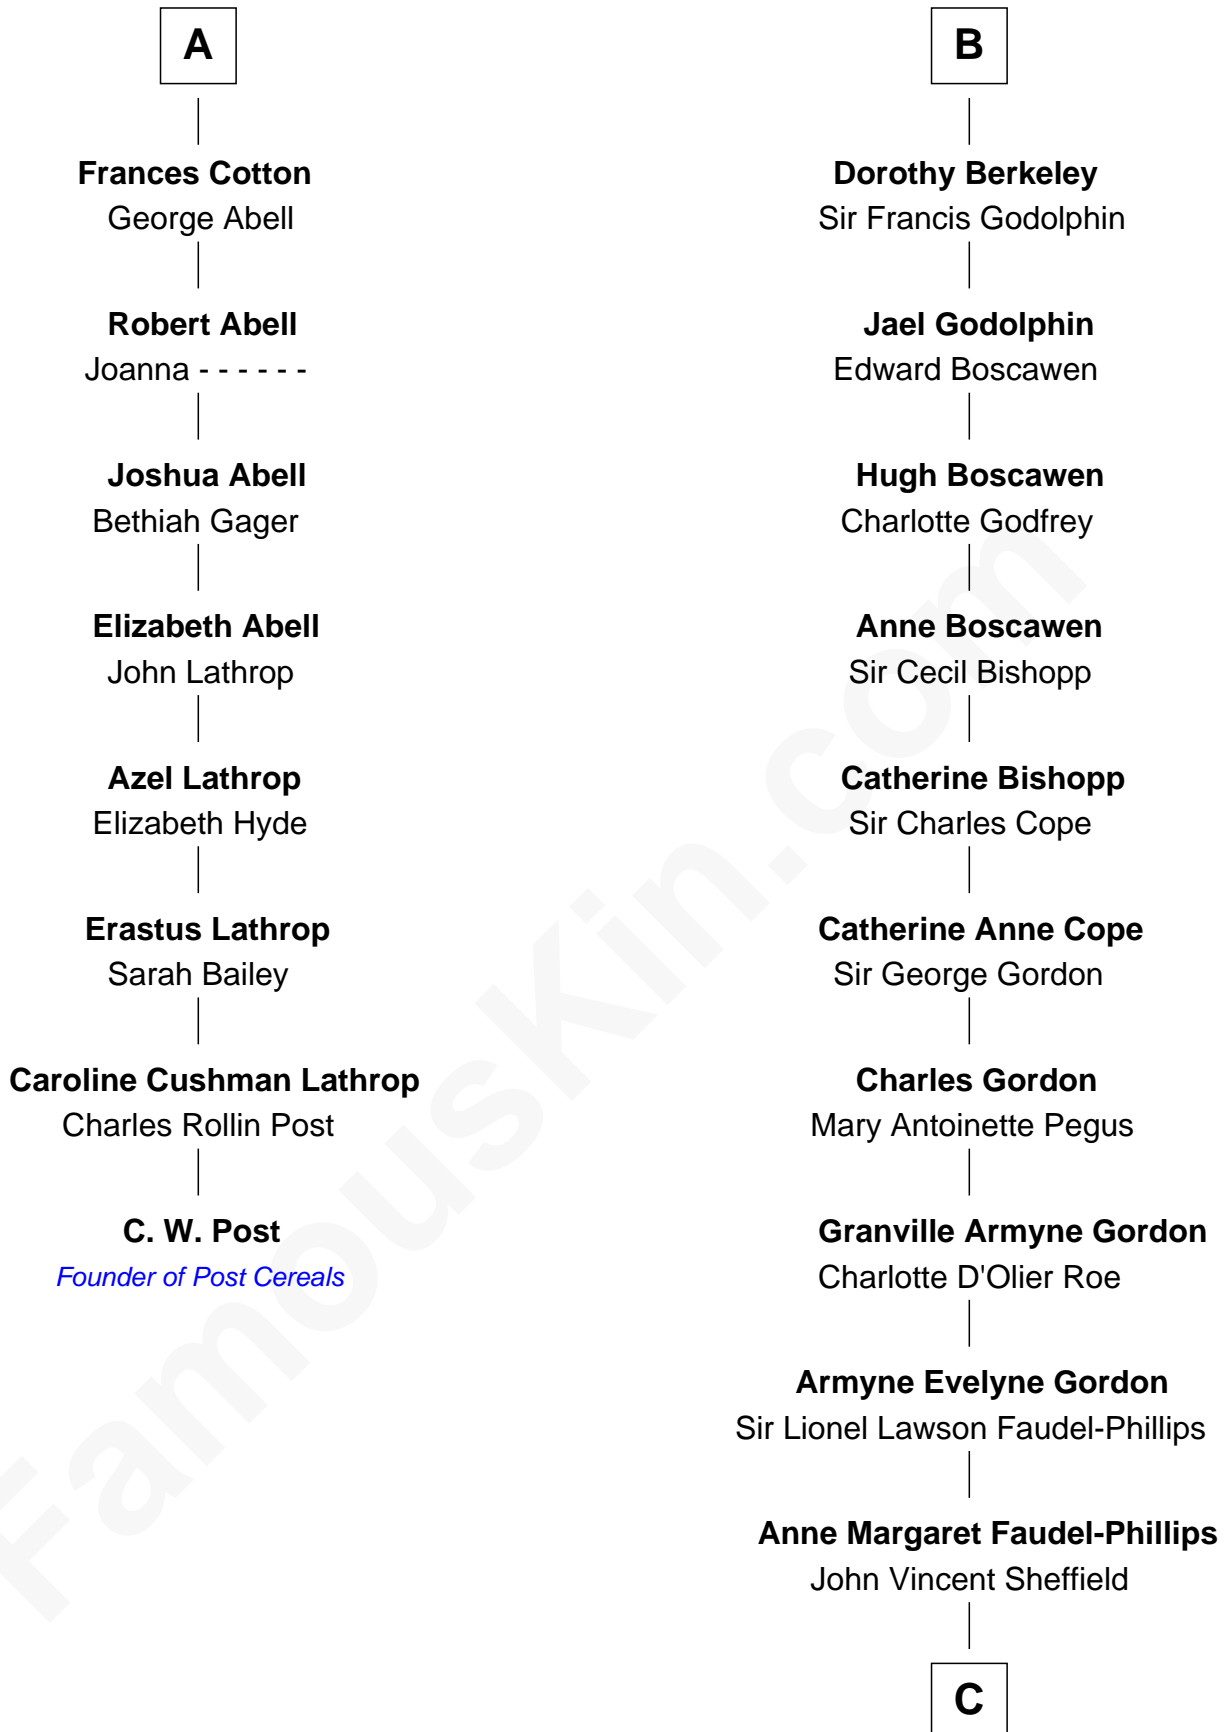

# FamousKin.com Relationship Chart of

**C. W. Post**

*Founder of Post Cereals*

14th cousin 5 times removed of

**Cara Delevingne**

*Fashion Model and Movie Actress*

**Sir Edmund Ferrers**

Ellen Roche

C

**Jane Armyne Sheffield**  
Sir Jocelyn Edward Greville Stevens

**Pandora Anne Stevens**  
Charles Hamar Delevingne

**Cara Delevingne**  
*Model and Actress*

FamousKin.com