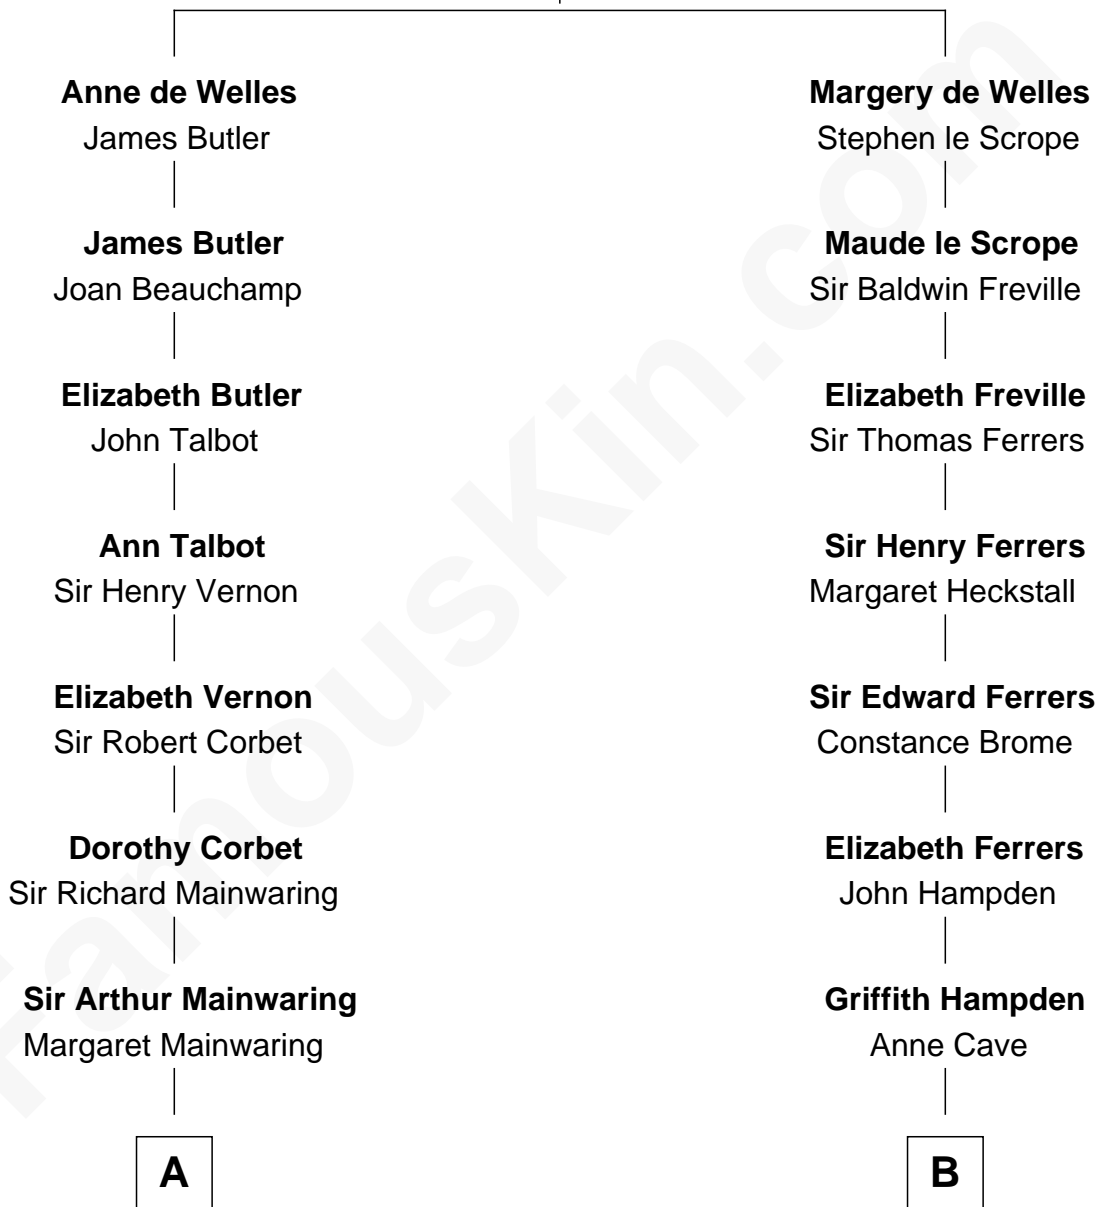

FamousKin.com Relationship Chart of

C. W. Post

Founder of Post Cereals

15th cousin 6 times removed of

Cara Delevingne

Fashion Model and Movie Actress

John de Welles

Maud de Roos

C

Armyne Evelyne Gordon

Sir Lionel Lawson Faudel-Phillips

Anne Margaret Faudel-Phillips

John Vincent Sheffield

Jane Armyne Sheffield

Sir Jocelyn Edward Greville Stevens

Pandora Anne Stevens

Charles Hamar Delevingne

Cara Delevingne

Model and Actress