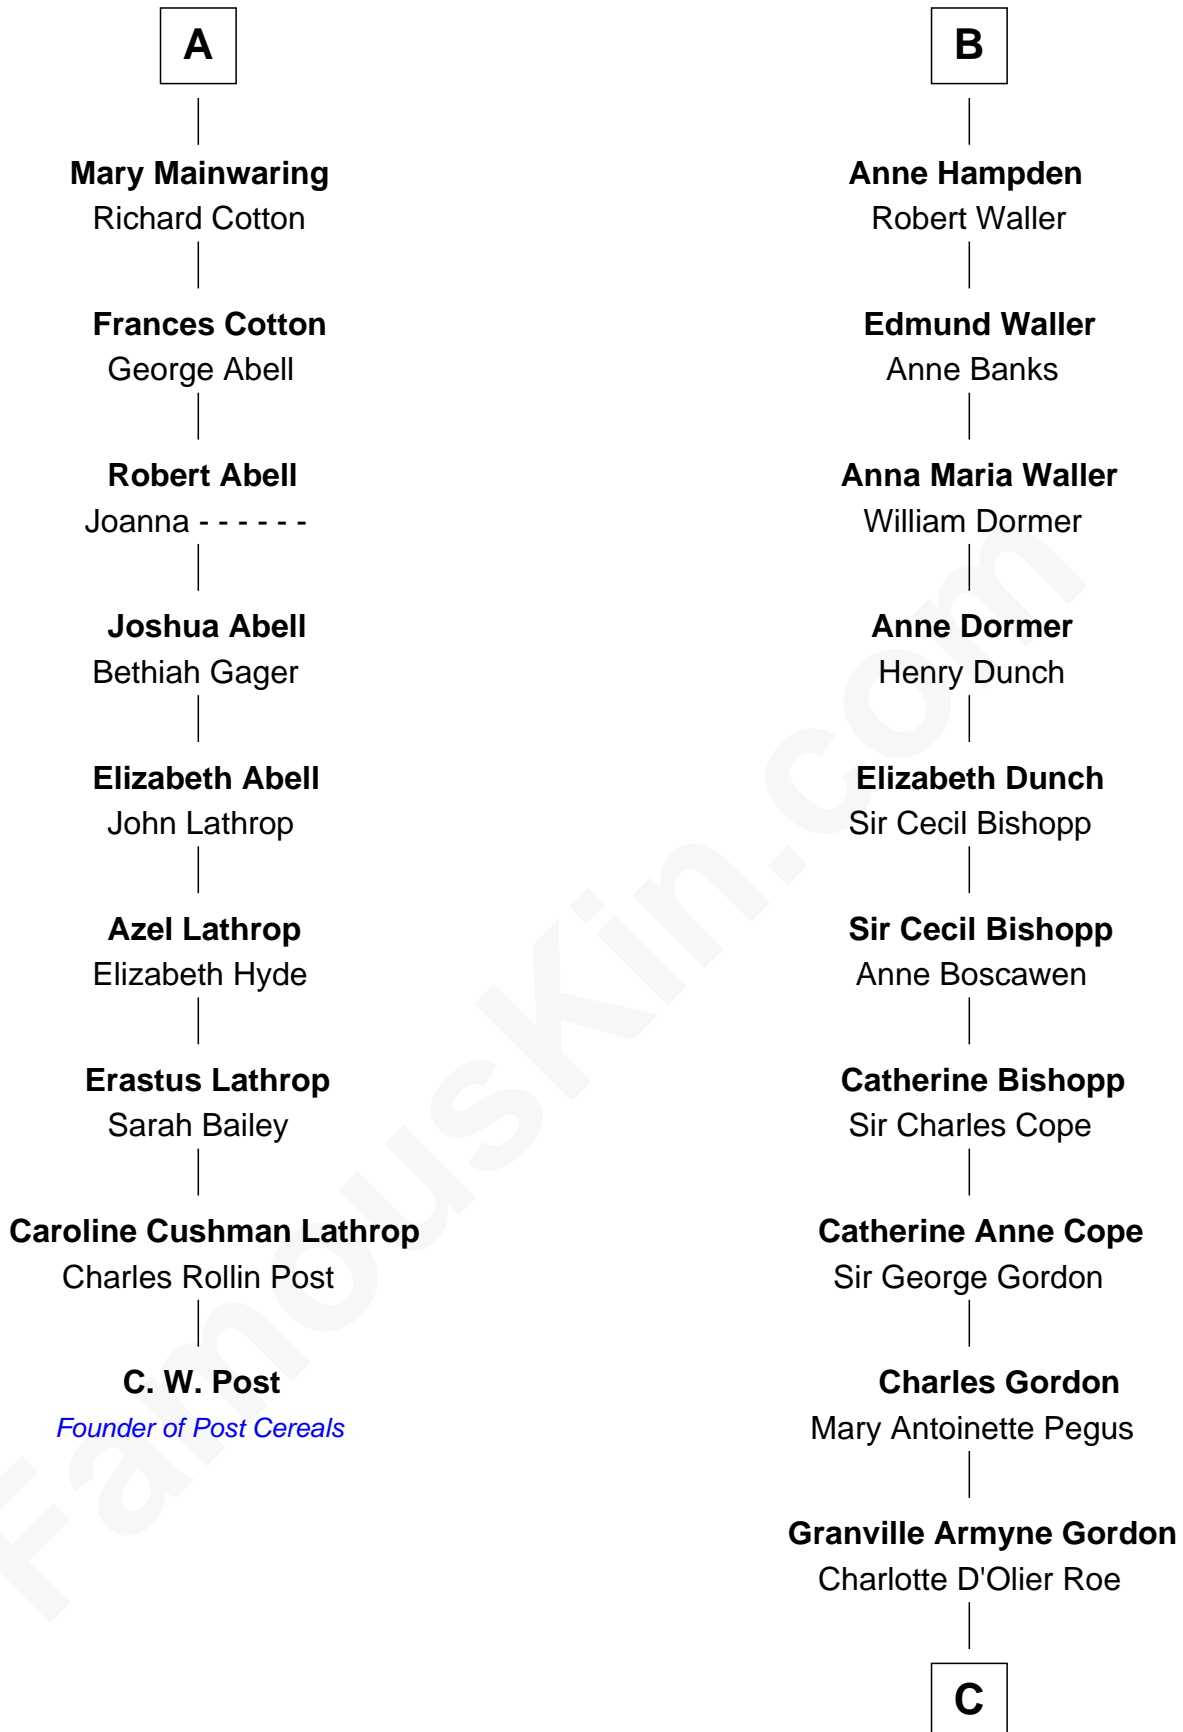

FamousKin.com Relationship Chart of

C. W. Post

Founder of Post Cereals

15th cousin 6 times removed of

Cara Delevingne

Fashion Model and Movie Actress

John de Welles

Maud de Roos