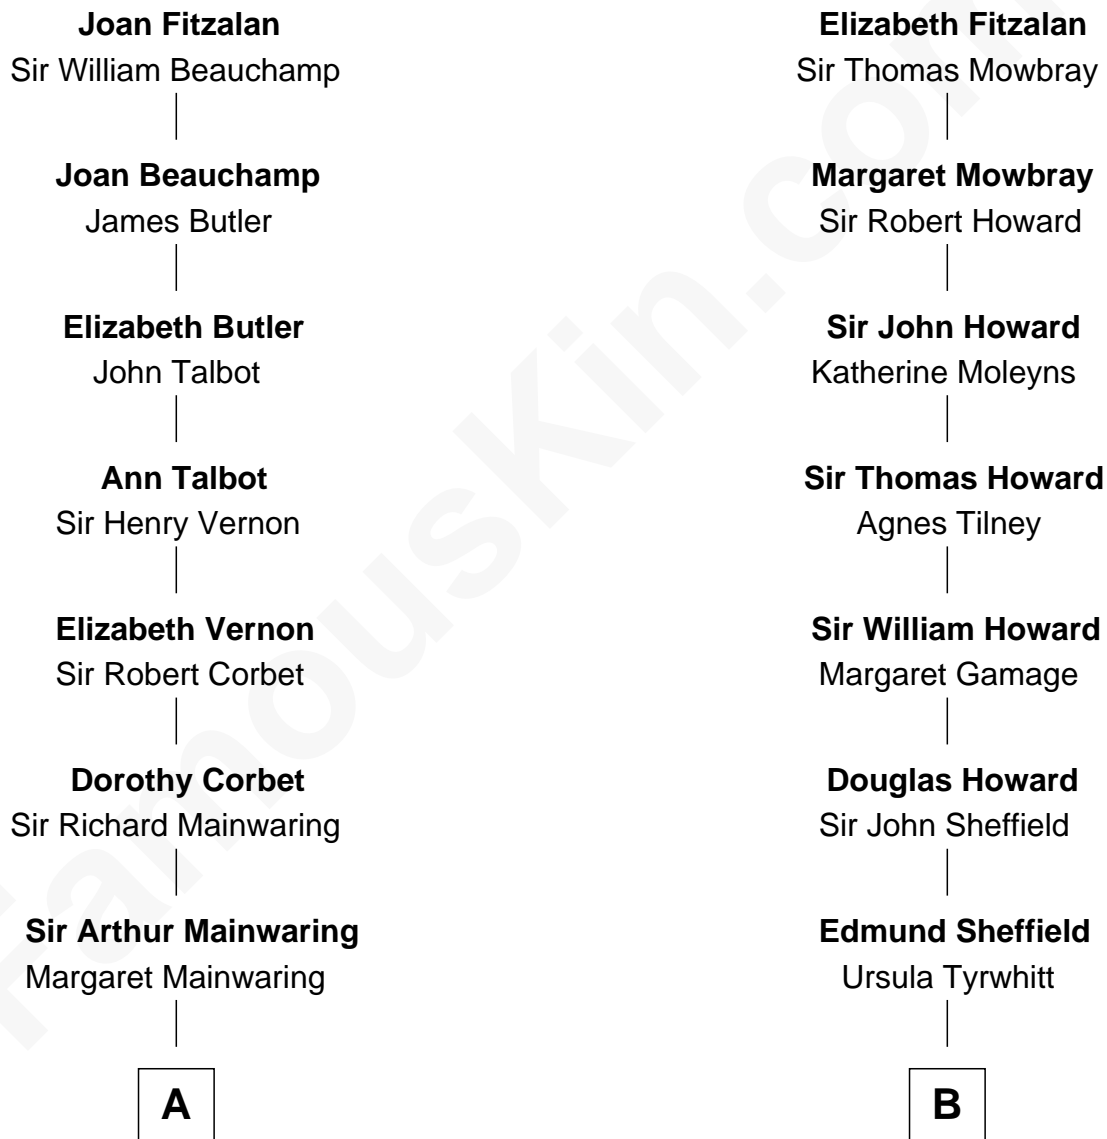

FamousKin.com Relationship Chart of

C. W. Post

Founder of Post Cereals

15th cousin 3 times removed of

Cara Delevingne

Fashion Model and Movie Actress

Sir Richard Fitzalan

Elizabeth de Bohun