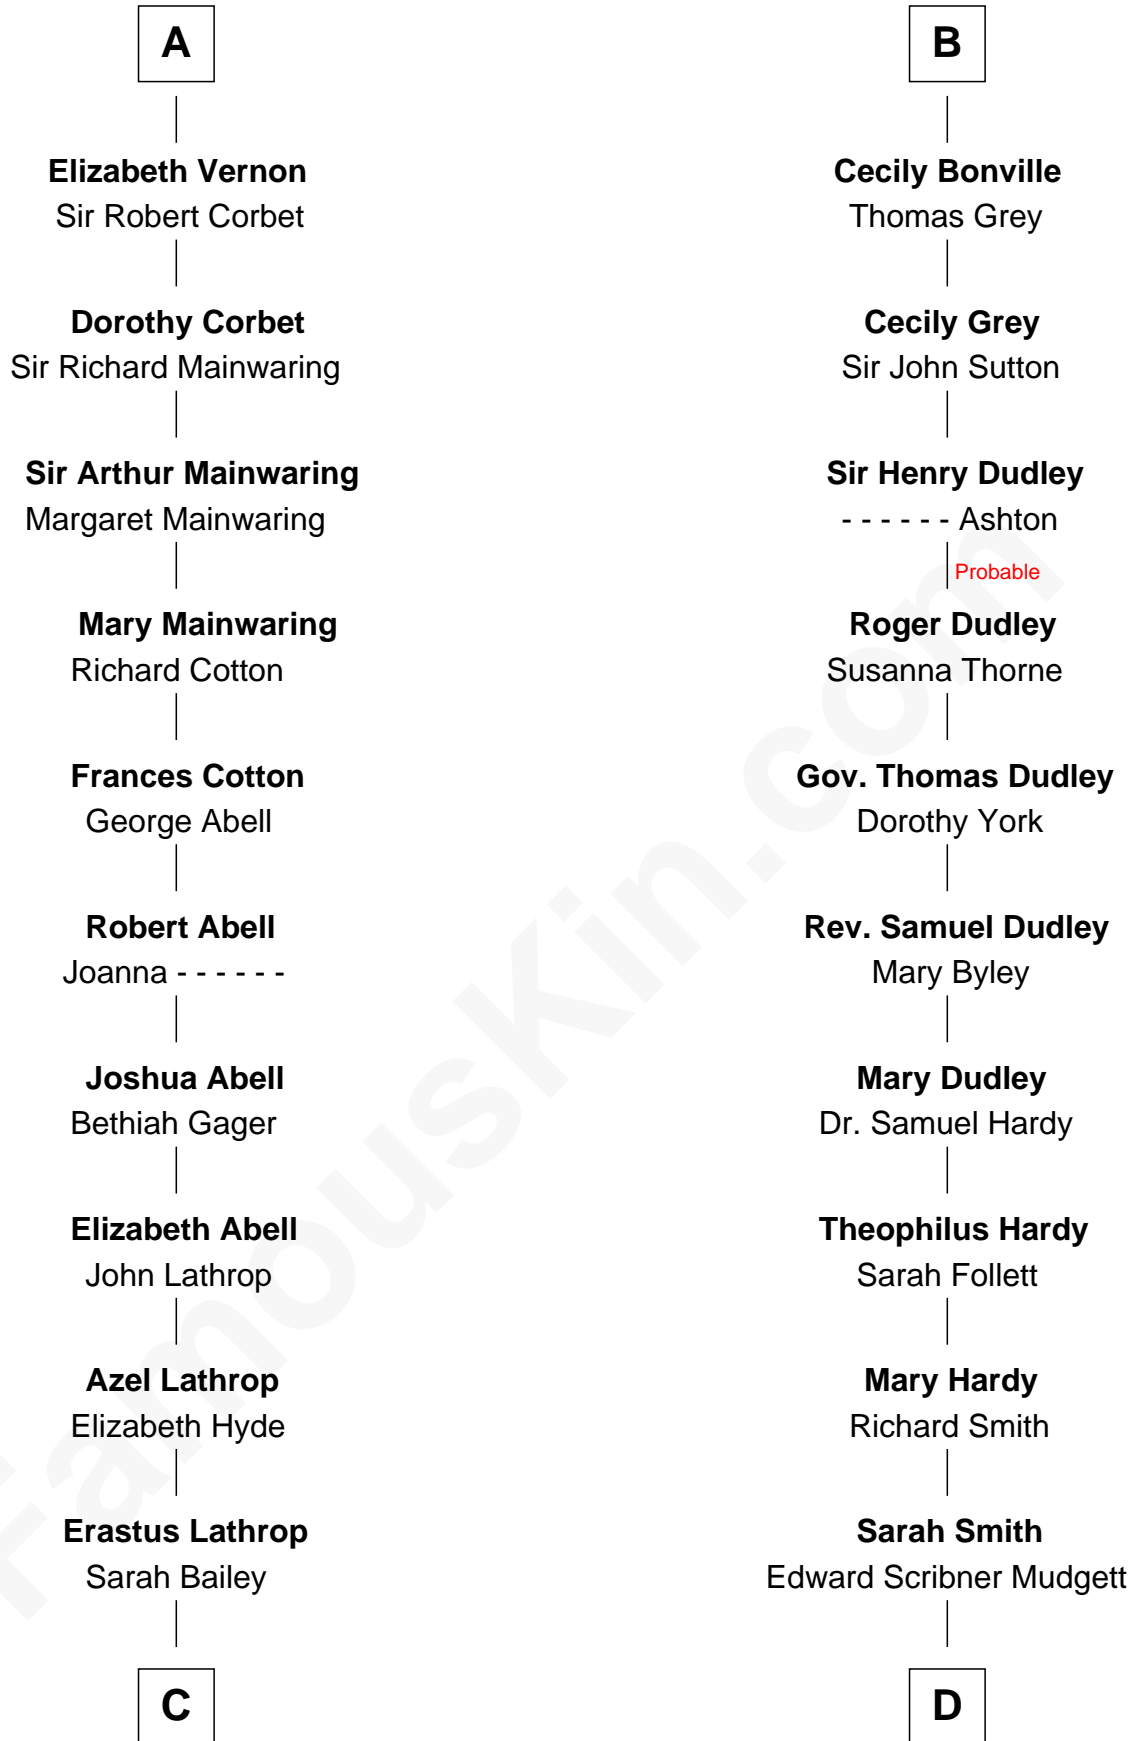

FamousKin.com Relationship Chart of

C. W. Post

Founder of Post Cereals

18th cousin 2 times removed of

Dr. H. H. Holmes

Serial Killer aka "Devil in the White City"

Sir Robert de Ros

Isabel de Aubeney

C

Caroline Cushman Lathrop

Charles Rollin Post

C. W. Post

Founder of Post Cereals

D

Samuel Mudgett

Mary Morrill

Scribner Mudgett

Nancy Prescott

Levi Horton Mudgett

Theodate Page Price

Dr. H. H. Holmes

Serial Killer Dr. H. H. Holmes