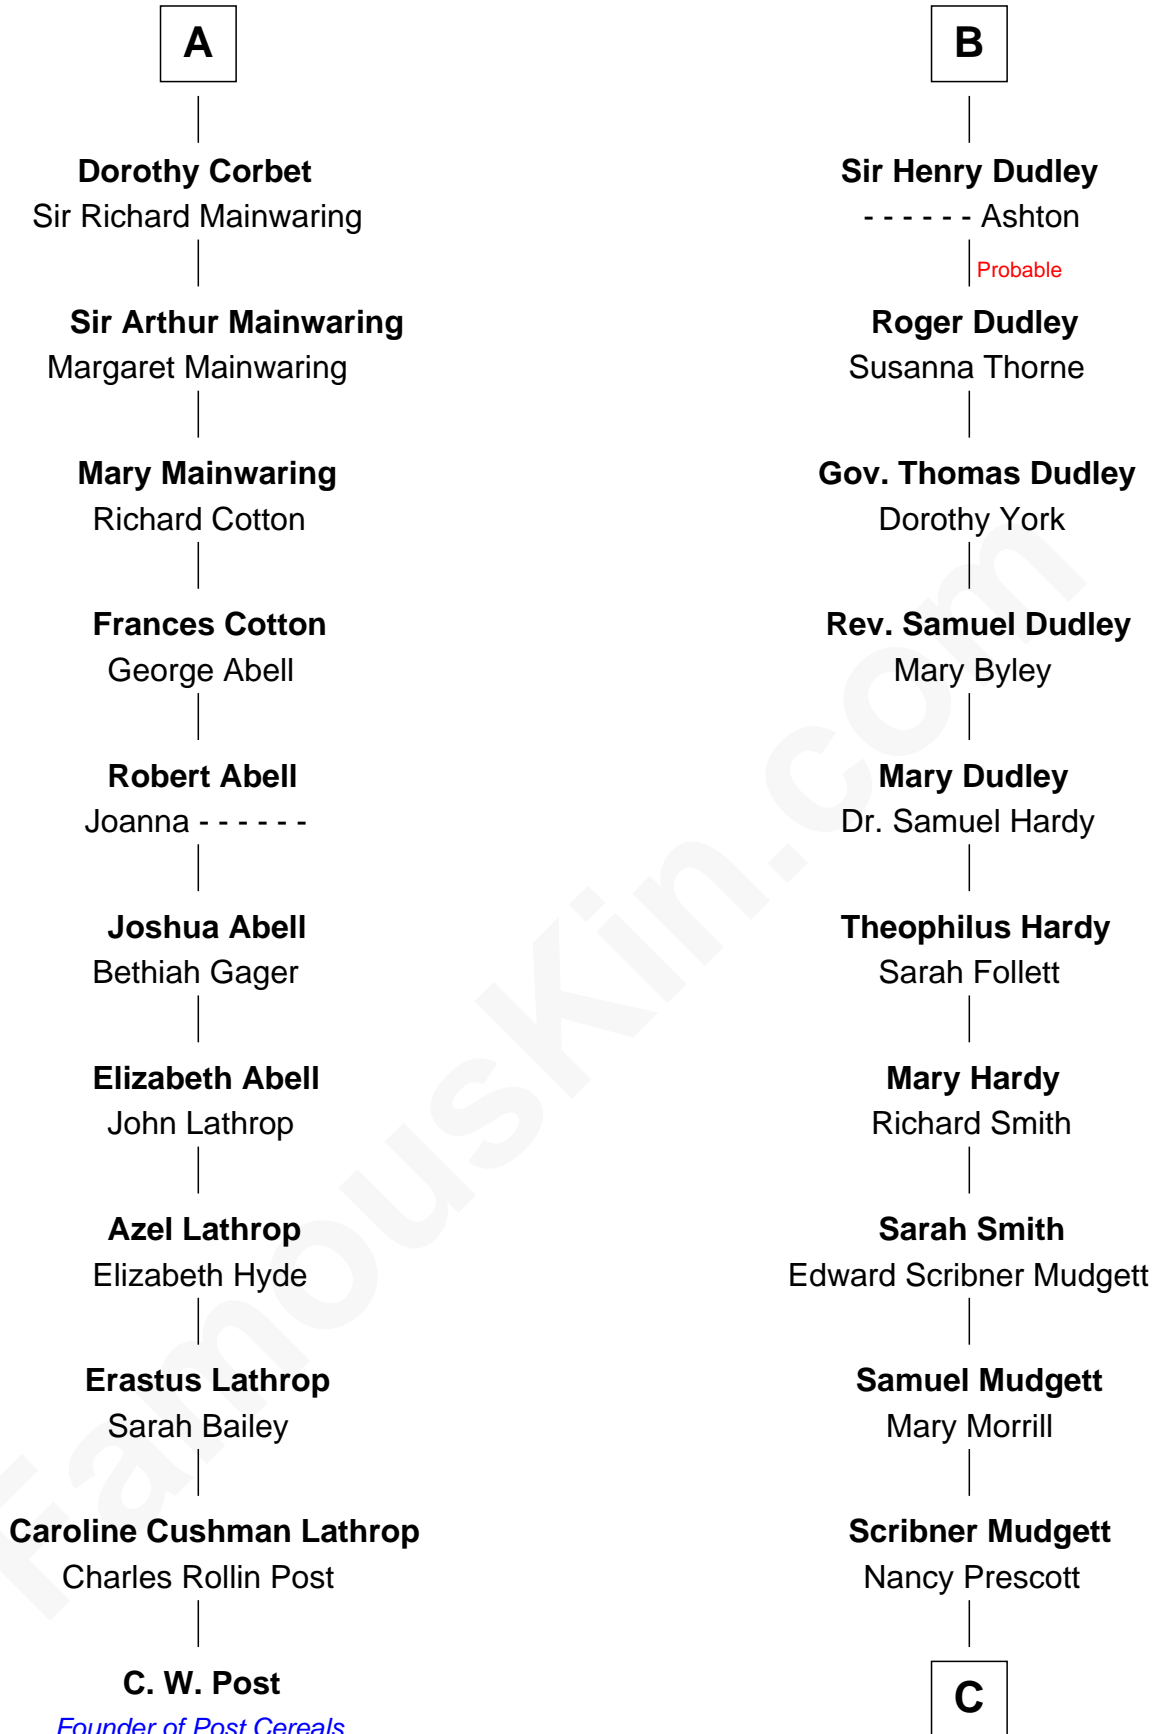

FamousKin.com Relationship Chart of

C. W. Post

Founder of Post Cereals

17th cousin 1 time removed of

Dr. H. H. Holmes

Serial Killer aka "Devil in the White City"

Ralph de Stafford
Margaret de Audley

Elizabeth de Stafford

Margaret de Ros

Sir Reynold Grey

Margaret Grey

Sir William Bonville

William Bonville

Elizabeth Harington

William Bonville

Katherine Neville

Cecily Bonville

Thomas Grey

Cecily Grey

Sir John Sutton

B

C

Levi Horton Mudgett
Theodate Page Price

Dr. H. H. Holmes
Serial Killer Dr. H. H. Holmes