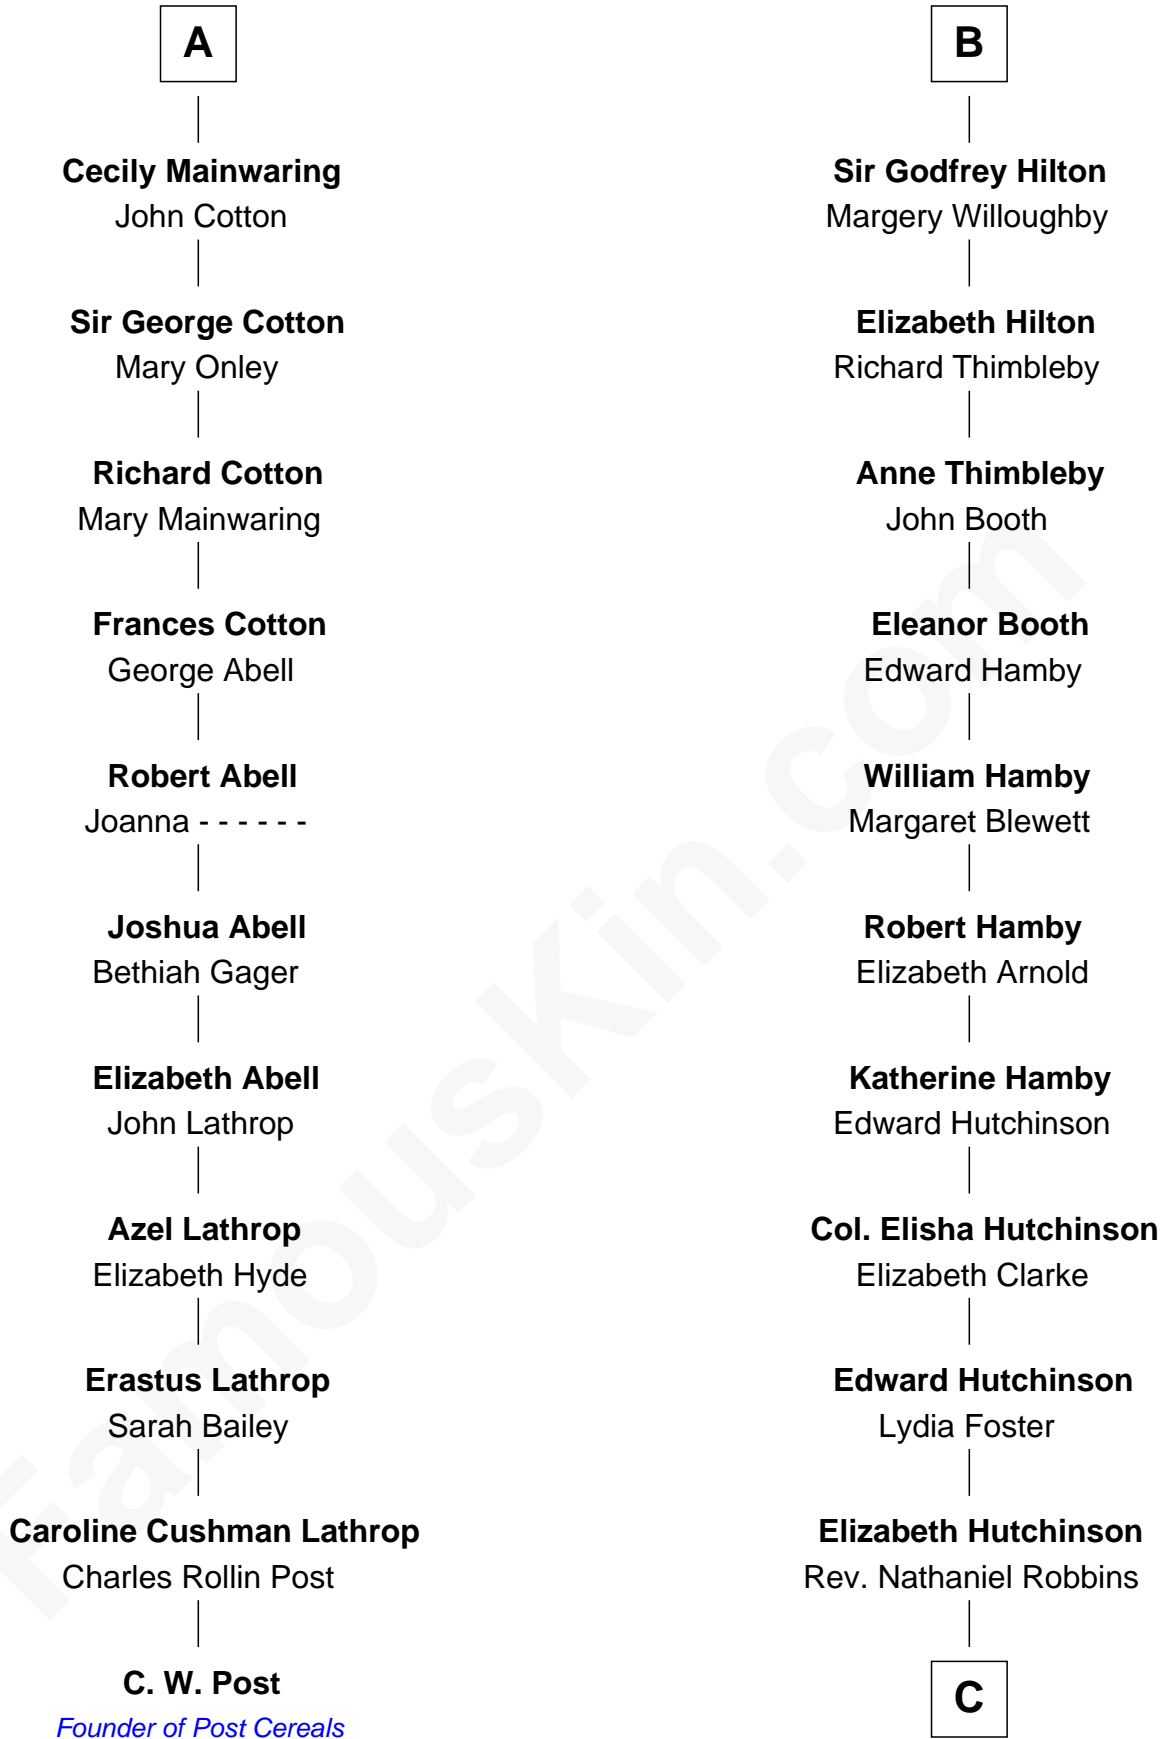

FamousKin.com Relationship Chart of

C. W. Post

Founder of Post Cereals

17th cousin 4 times removed of

Franklin D. Roosevelt

32nd U.S. President

Sir Roger de Quincy

Helen of Galloway

Sir Henry Tailboys

Joan Tailboys

Sir Andrew Luttrell

Hawise Luttrell

Sir Godfrey Hilton

B

C

Edward Hutchinson Robbins

Elizabeth Murray

Anne Jean Robbins

Judge Joseph Lyman

Catharine Robbins Lyman

Warren Delano

Sara Delano

James Roosevelt

Franklin D. Roosevelt